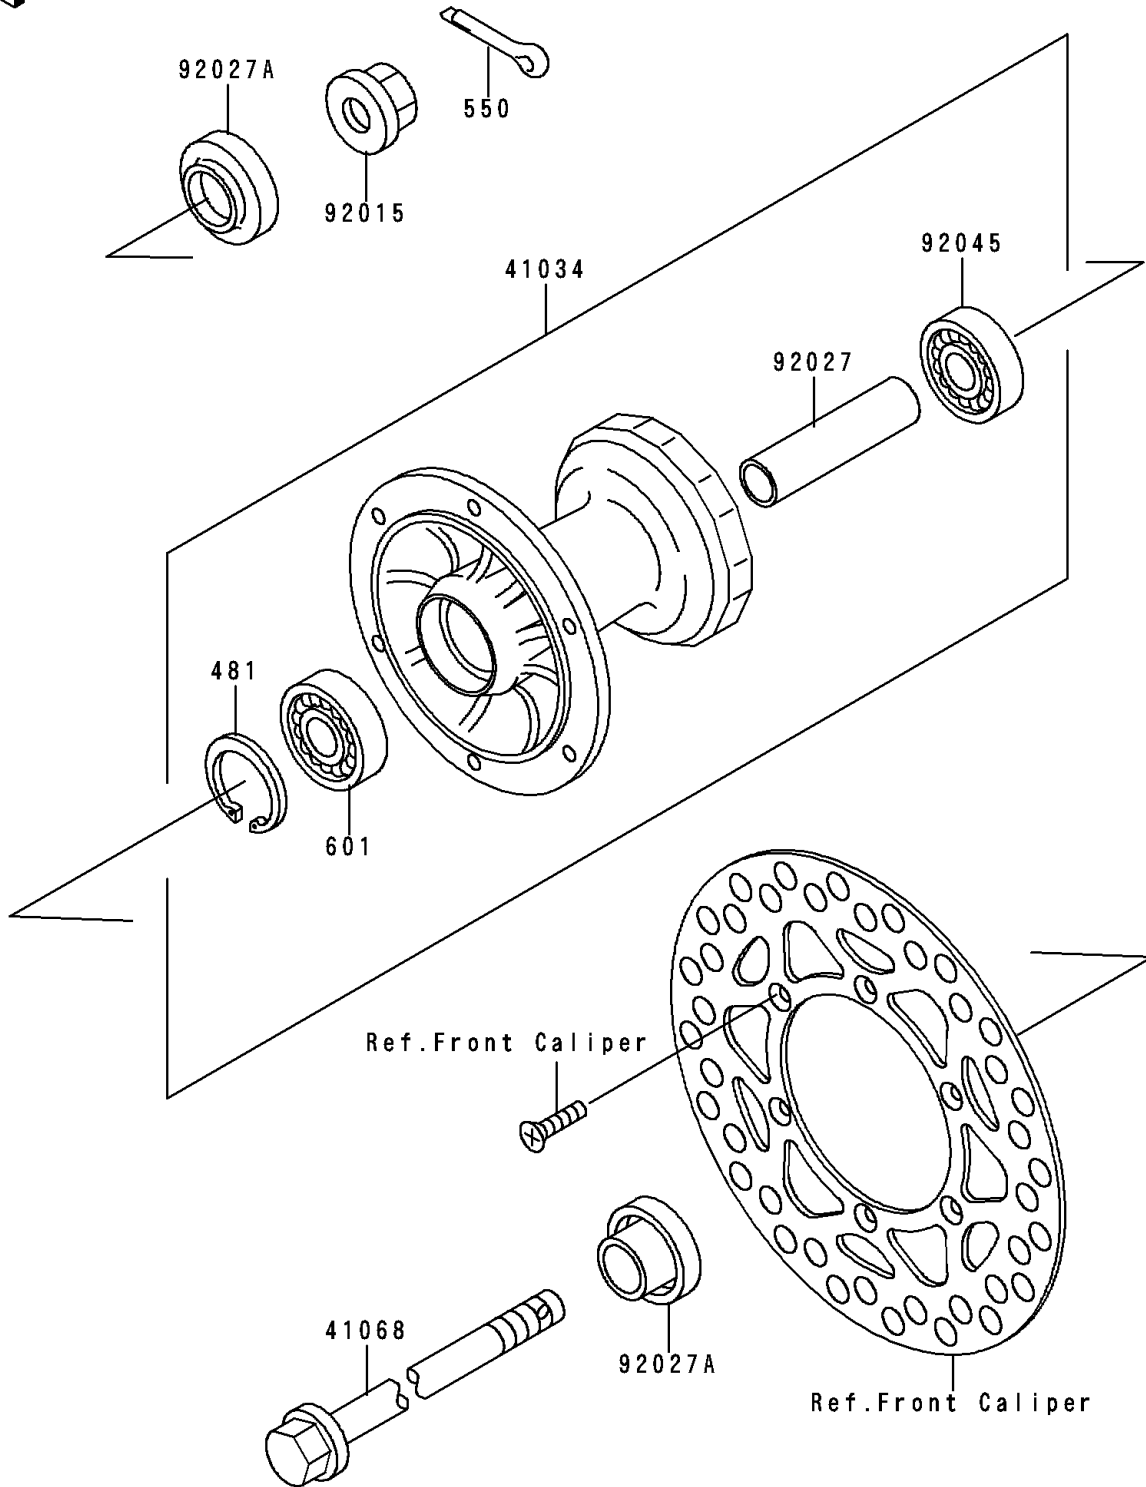

1992 Big Wheel PARTS DIAGRAM

Front Hub

F2230

1992 Big Wheel PARTS LIST

Front Hub

ITEM NAME	PART NUMBER	QUANTITY
CIRCLIP-TYPE-C,37MM (Ref # 481)	481J3700	1
PIN-COTTER,2.5X20 (Ref # 550)	550D2520	1
BEARING-BALL,#6201UUC3 (Ref # 601)	601B6301UU	1
DRUM-ASSY,FRONT BRAKE (Ref # 41034)	41034-1166	1
AXLE,FR (Ref # 41068)	41068-1333	1
NUT,FLANGED,12MM (Ref # 92015)	92015-1433	1
COLLAR,L=81 (Ref # 92027)	92027-1925	1
COLLAR,L=6 (Ref # 92027A)	92027-1926	2
BEARING-BALL,TMB201LLUC3/2A (Ref # 92045)	92045-1062	1