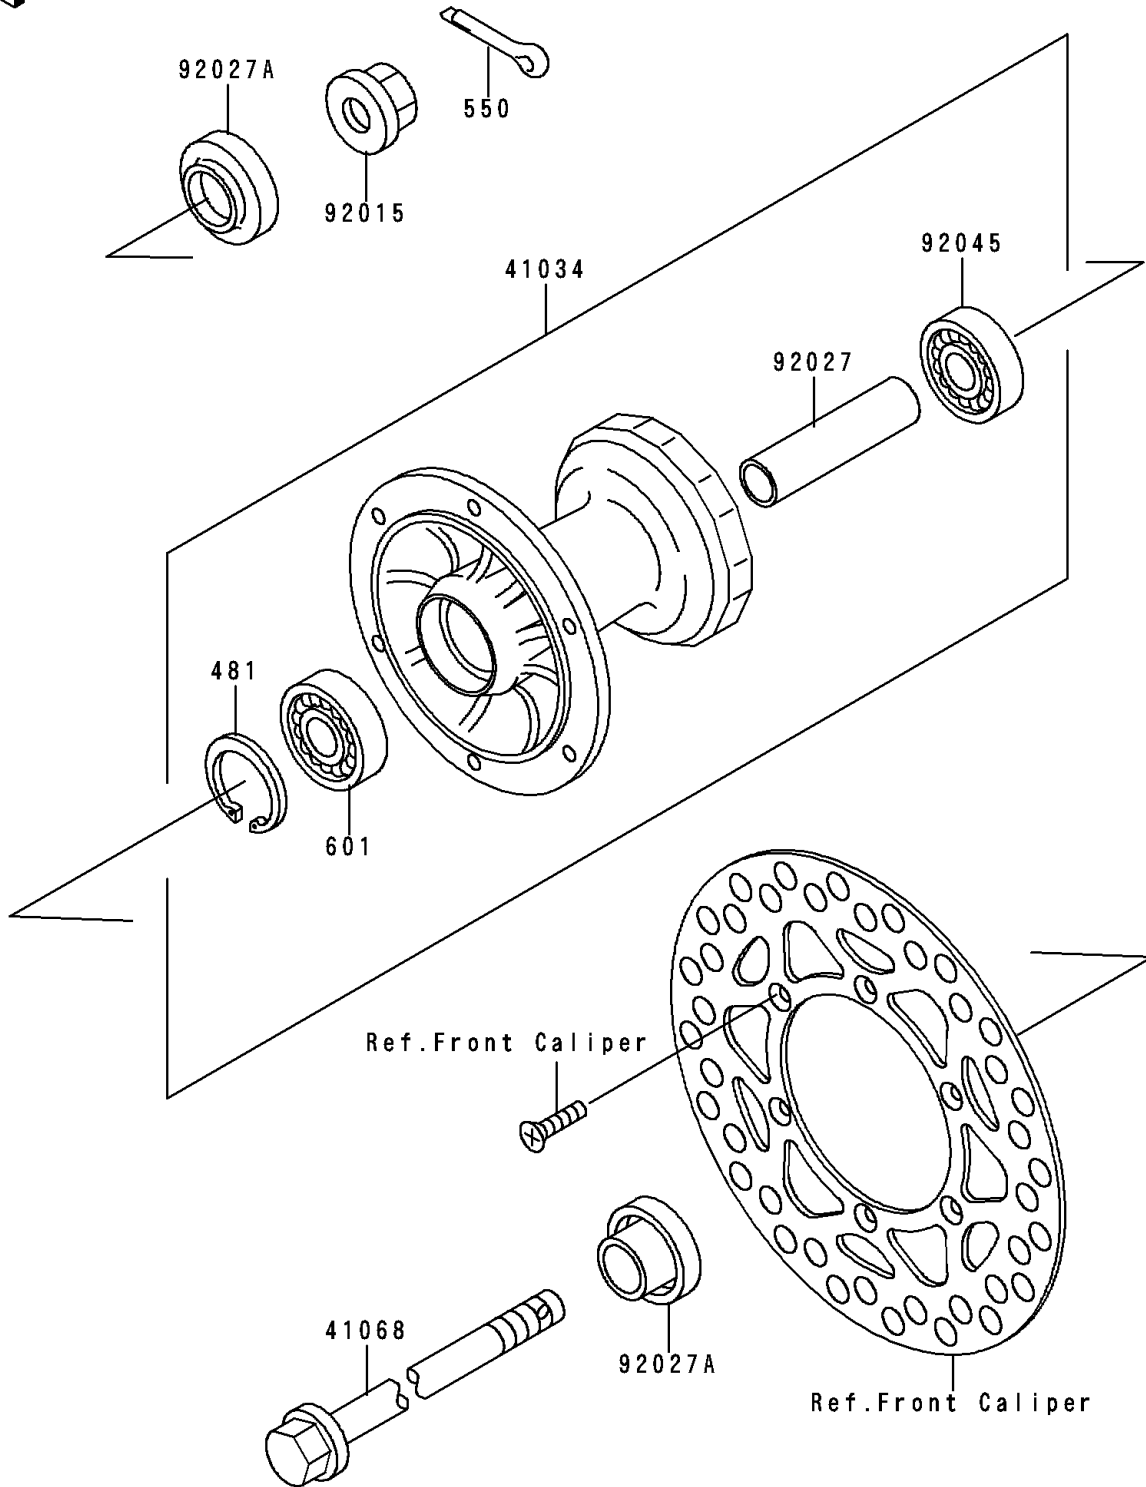

# 1993 Big Wheel PARTS DIAGRAM

Front Hub

F2230

## 1993 Big Wheel PARTS LIST

### Front Hub

ITEM NAME	PART NUMBER	QUANTITY
CIRCLIP-TYPE-C,37MM (Ref # 481)	481J3700	1
PIN-COTTER,2.5X20 (Ref # 550)	550D2520	1
BEARING-BALL,#6201UUC3 (Ref # 601)	601B6301UU	1
DRUM-ASSY,FRONT BRAKE (Ref # 41034)	41034-1166	1
AXLE,FR (Ref # 41068)	41068-1333	1
NUT,FLANGED,12MM (Ref # 92015)	92015-1433	1
COLLAR,L=81 (Ref # 92027)	92027-1925	1
COLLAR,L=6 (Ref # 92027A)	92027-1926	2
BEARING-BALL,TMB201LLUC3/2A (Ref # 92045)	92045-1062	1