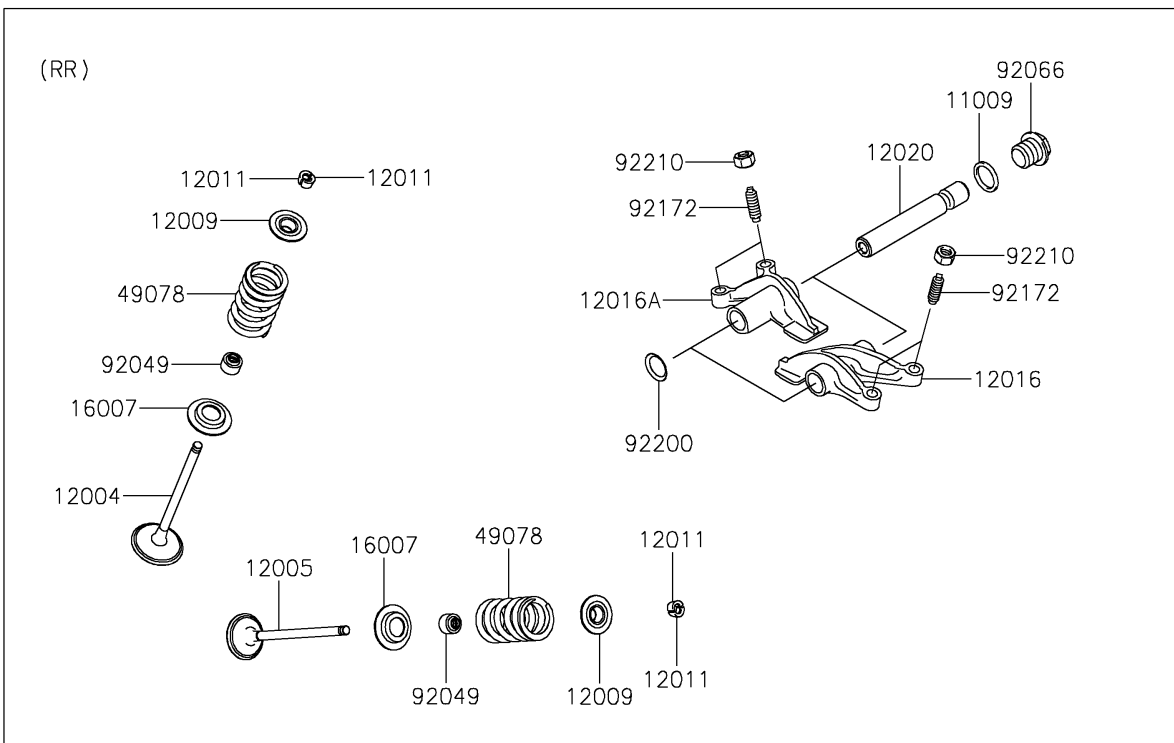

2020 TERYX4™ LE PARTS DIAGRAM

Valve(s)

E1210

2020 TERYX4™ LE PARTS LIST

Valve(s)

ITEM NAME	PART NUMBER	QUANTITY
GASKET,14X18X1.5 (Ref # 11009)	11009-1430	4
VALVE-INTAKE (Ref # 12004)	12004-0048	4
VALVE-EXHAUST (Ref # 12005)	12005-0047	4
RETAINER-VALVE SPRING (Ref # 12009)	12009-1056	8
COLLET (Ref # 12011)	12011-1051	16
ARM-ROCKER,EXHAUST (Ref # 12016)	12016-1128	2
ARM-ROCKER,INTAKE (Ref # 12016A)	12016-1129	2
SHAFT-ROCKER (Ref # 12020)	12020-0004	4
SEAT-SPRING (Ref # 16007)	16007-0703	8
SPRING-ENGINE VALVE (Ref # 49078)	49078-0014	8
SEAL-OIL,VSB58.558 (Ref # 92049)	92049-1218	8
PLUG,DRAIN (Ref # 92066)	92066-2196	4
SCREW,6MM (Ref # 92172)	92172-0737	8
WASHER,13X17X0.3 (Ref # 92200)	92200-0808	4
NUT,6MM (Ref # 92210)	92210-1490	8