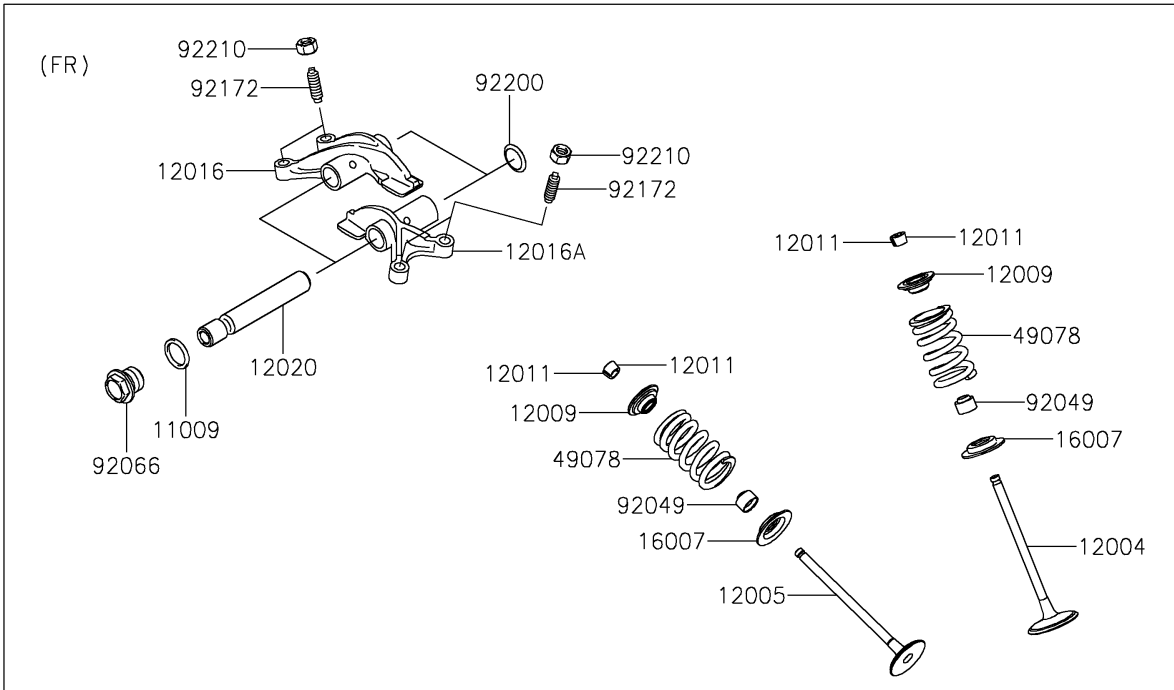

2020 TERYX4™ LE PARTS DIAGRAM

Valve(s)

E1210

2020 TERYX4™ LE PARTS LIST

Valve(s)

ITEM NAME	PART NUMBER	QUANTITY
GASKET,14X18X1.5 (Ref # 11009)	11009-1430	4
VALVE-INTAKE (Ref # 12004)	12004-0048	4
VALVE-EXHAUST (Ref # 12005)	12005-0047	4
RETAINER-VALVE SPRING (Ref # 12009)	12009-1056	8
COLLET (Ref # 12011)	12011-1051	16
ARM-ROCKER,EXHAUST (Ref # 12016)	12016-1128	2
ARM-ROCKER,INTAKE (Ref # 12016A)	12016-1129	2
SHAFT-ROCKER (Ref # 12020)	12020-0004	4
SEAT-SPRING (Ref # 16007)	16007-0703	8
SPRING-ENGINE VALVE (Ref # 49078)	49078-0014	8
SEAL-OIL,VSB58.558 (Ref # 92049)	92049-1218	8
PLUG,DRAIN (Ref # 92066)	92066-2196	4
SCREW,6MM (Ref # 92172)	92172-0737	8
WASHER,13X17X0.3 (Ref # 92200)	92200-0808	4
NUT,6MM (Ref # 92210)	92210-1490	8