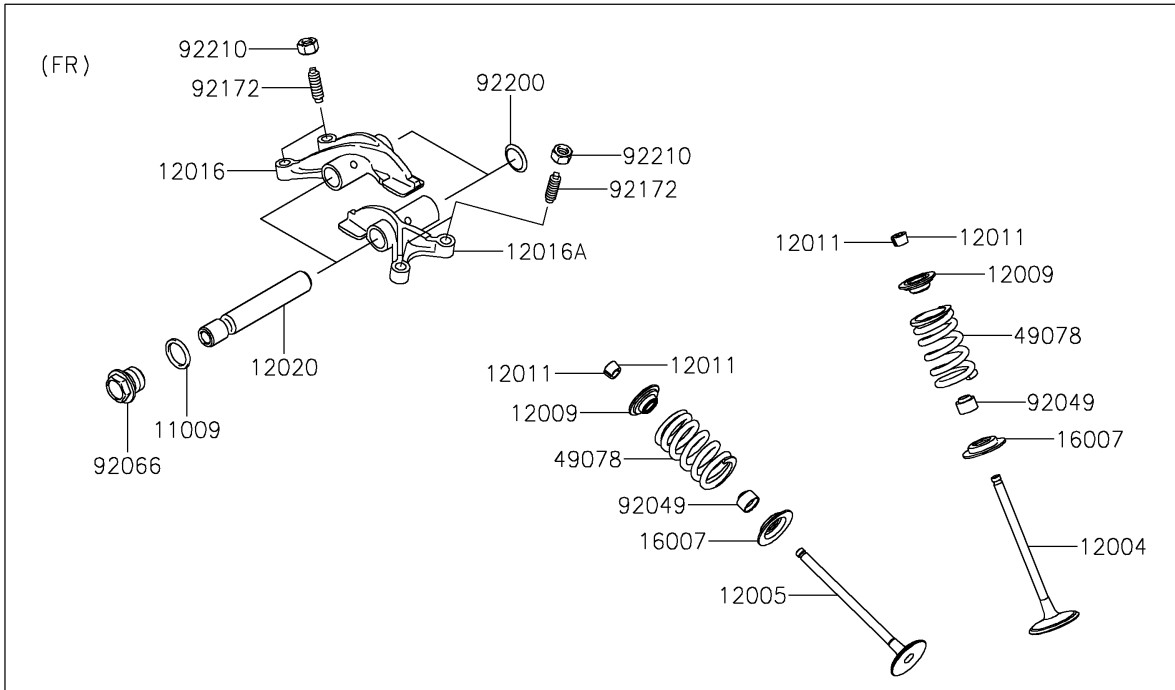

2020 TERYX4™ LE CAMO PARTS DIAGRAM

Valve(s)

E1210

2020 TERYX4™ LE CAMO PARTS LIST

Valve(s)

ITEM NAME	PART NUMBER	QUANTITY
GASKET,14X18X1.5 (Ref # 11009)	11009-1430	4
VALVE-INTAKE (Ref # 12004)	12004-0048	4
VALVE-EXHAUST (Ref # 12005)	12005-0047	4
RETAINER-VALVE SPRING (Ref # 12009)	12009-1056	8
COLLET (Ref # 12011)	12011-1051	16
ARM-ROCKER,EXHAUST (Ref # 12016)	12016-1128	2
ARM-ROCKER,INTAKE (Ref # 12016A)	12016-1129	2
SHAFT-ROCKER (Ref # 12020)	12020-0004	4
SEAT-SPRING (Ref # 16007)	16007-0703	8
SPRING-ENGINE VALVE (Ref # 49078)	49078-0014	8
SEAL-OIL,VSB58.558 (Ref # 92049)	92049-1218	8
PLUG,DRAIN (Ref # 92066)	92066-2196	4
SCREW,6MM (Ref # 92172)	92172-0737	8
WASHER,13X17X0.3 (Ref # 92200)	92200-0808	4
NUT,6MM (Ref # 92210)	92210-1490	8