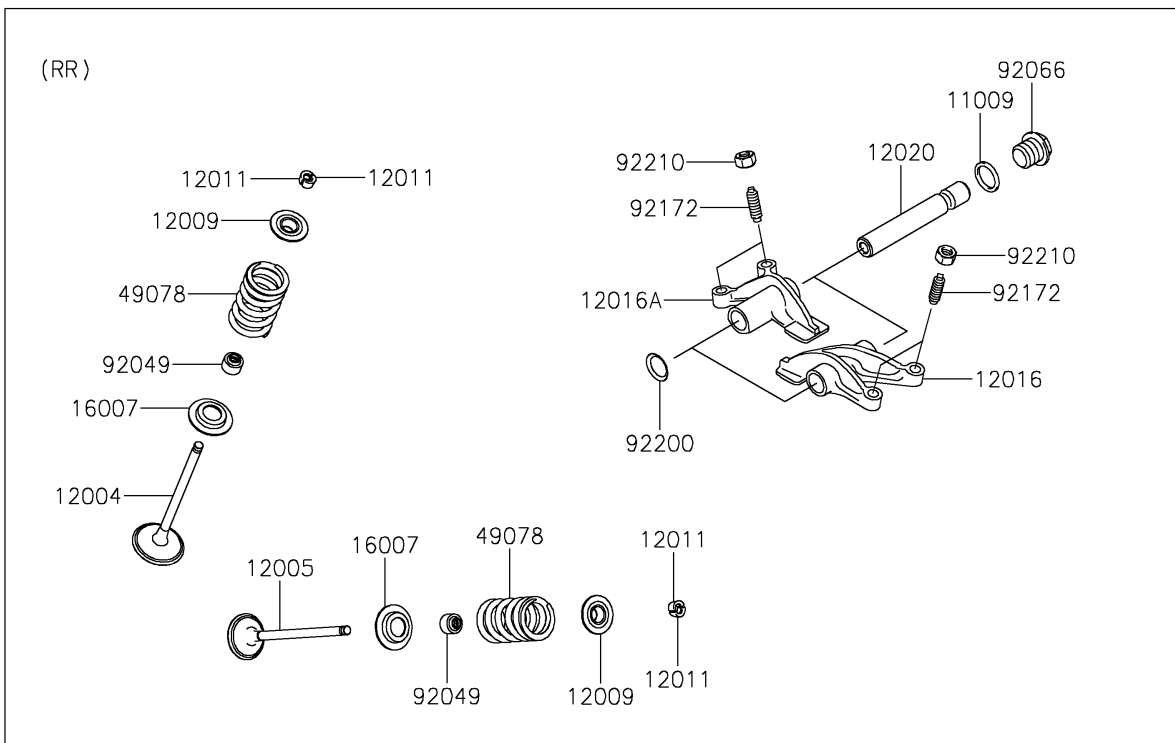

2020 TERYX4™ LE CAMO PARTS DIAGRAM

Valve(s)

E1210

2020 TERYX4™ LE CAMO PARTS LIST

Valve(s)

ITEM NAME	PART NUMBER	QUANTITY
GASKET,14X18X1.5 (Ref # 11009)	11009-1430	4
VALVE-INTAKE (Ref # 12004)	12004-0048	4
VALVE-EXHAUST (Ref # 12005)	12005-0047	4
RETAINER-VALVE SPRING (Ref # 12009)	12009-1056	8
COLLET (Ref # 12011)	12011-1051	16
ARM-ROCKER,EXHAUST (Ref # 12016)	12016-1128	2
ARM-ROCKER,INTAKE (Ref # 12016A)	12016-1129	2
SHAFT-ROCKER (Ref # 12020)	12020-0004	4
SEAT-SPRING (Ref # 16007)	16007-0703	8
SPRING-ENGINE VALVE (Ref # 49078)	49078-0014	8
SEAL-OIL,VSB58.558 (Ref # 92049)	92049-1218	8
PLUG,DRAIN (Ref # 92066)	92066-2196	4
SCREW,6MM (Ref # 92172)	92172-0737	8
WASHER,13X17X0.3 (Ref # 92200)	92200-0808	4
NUT,6MM (Ref # 92210)	92210-1490	8