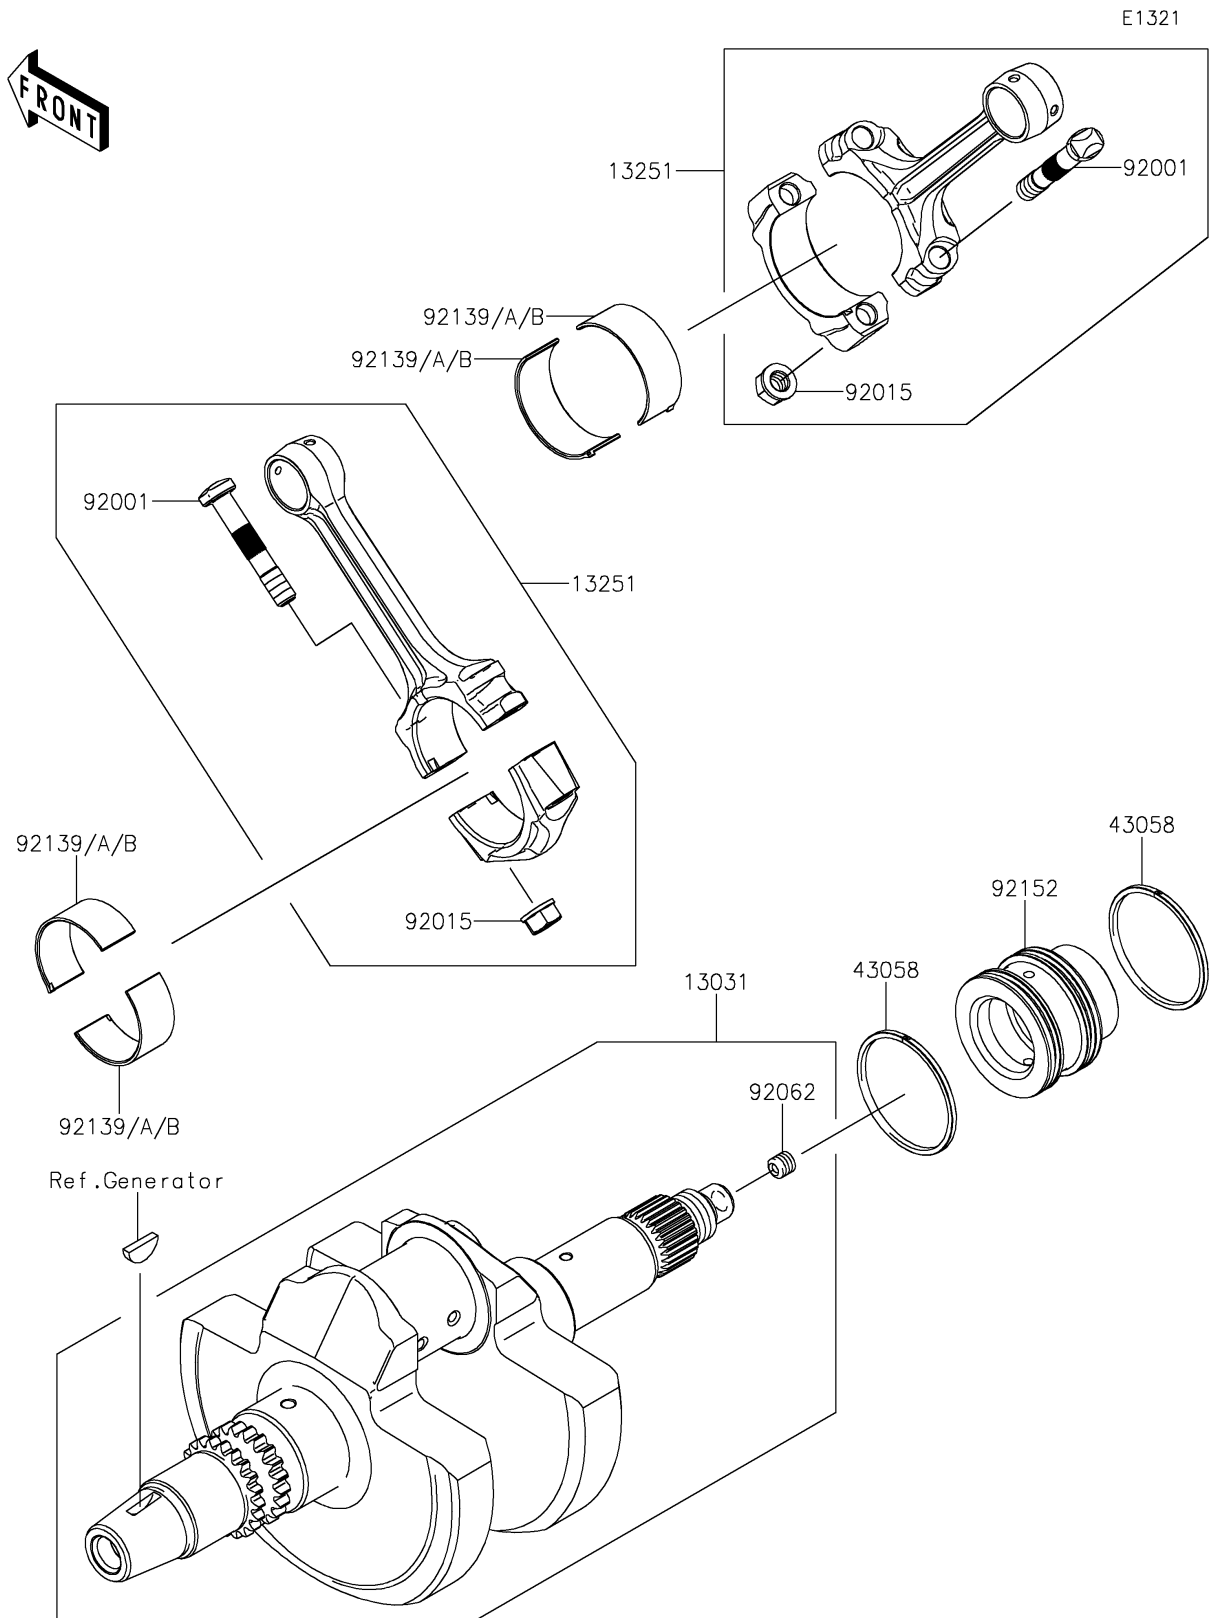

# 2019 TERYX4™ LE CAMO PARTS DIAGRAM

Crankshaft

## 2019 TERYX4™ LE CAMO PARTS LIST

### Crankshaft

ITEM NAME	PART NUMBER	QUANTITY
CRANKSHAFT-COMP (Ref # 13031)	13031-0762	1
ROD-ASSY-CONNECTING (Ref # 13251)	13251-0709	2
RING (Ref # 43058)	43058-0702	2
BOLT,CONNECTING ROD (Ref # 92001)	92001-1980	4
NUT,FLANGED,8MM (Ref # 92015)	92015-1311	4
NOZZLE,8X8,SILVER (Ref # 92062)	92062-1082	1
BUSHING,CONNECTING ROD,GREEN (Ref # 92139)	92139-0764	AR
BUSHING,CONNECTING ROD,YELLOW (Ref # 92139A)	92139-0765	4
BUSHING,CONNECTING ROD,BROWN (Ref # 92139B)	92139-0766	AR
COLLAR,CRANK-CLUTCH (Ref # 92152)	92152-0956	1