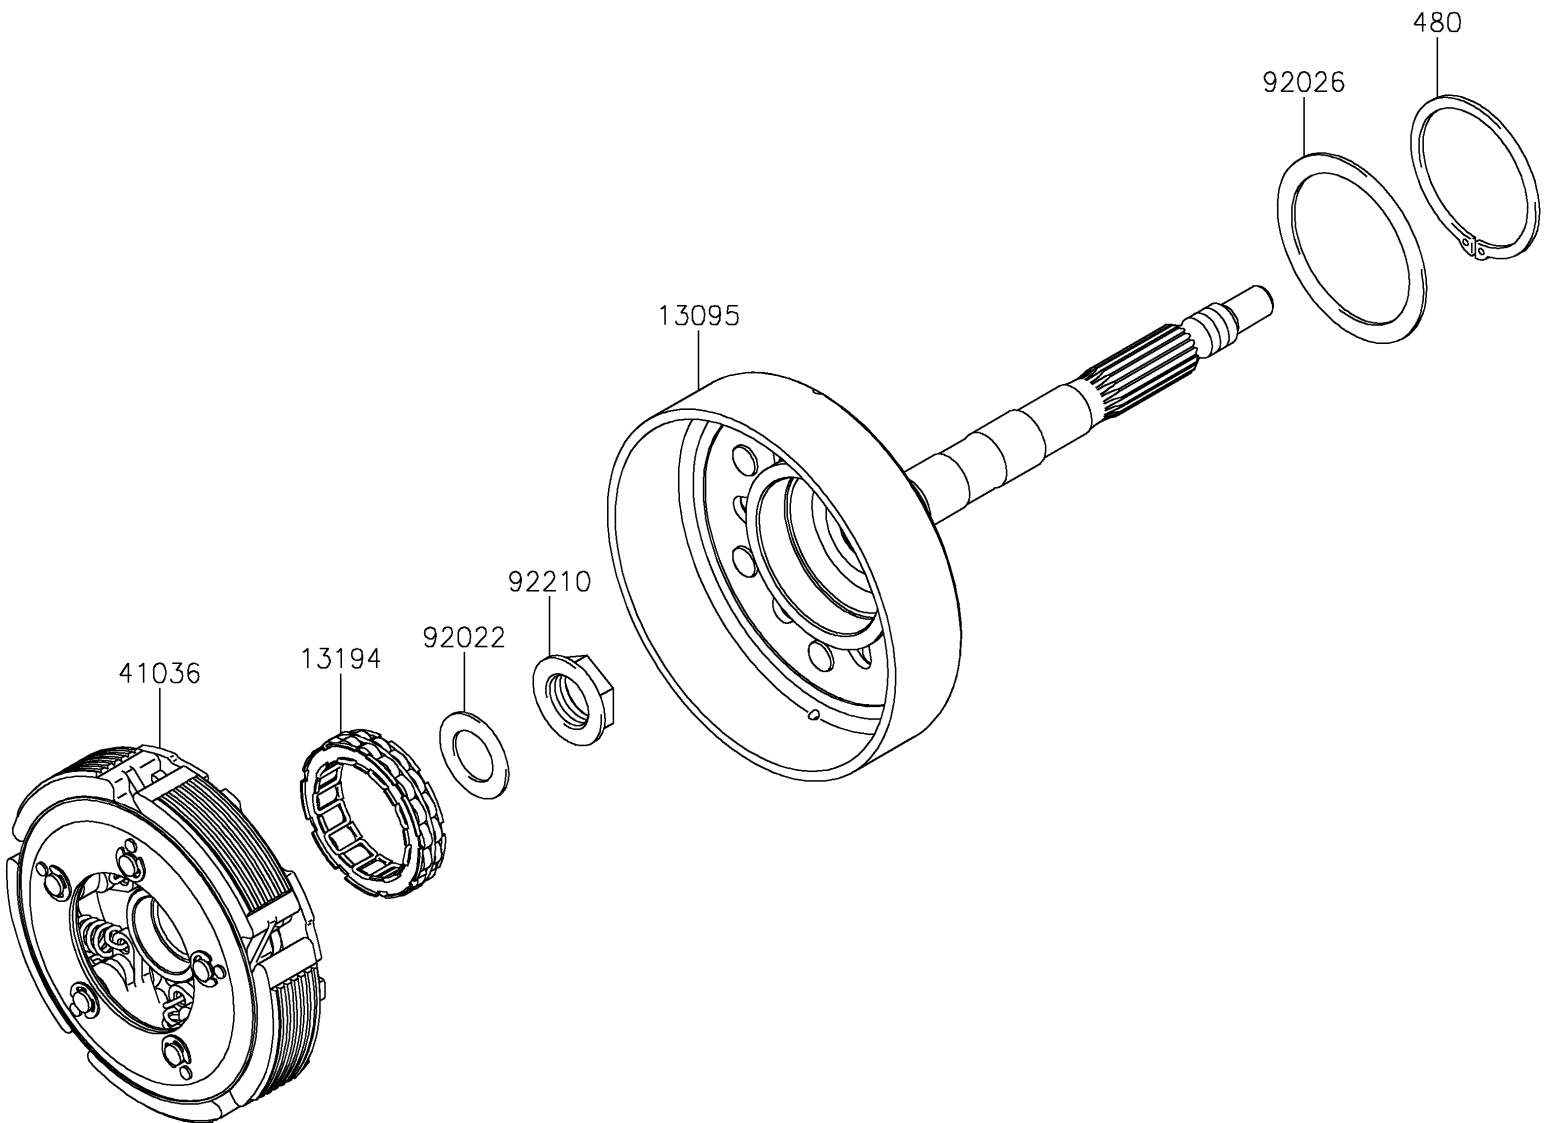

2019 TERYX4™ LE PARTS DIAGRAM

Clutch

E1350

2019 TERYX4™ LE PARTS LIST

Clutch

ITEM NAME	PART NUMBER	QUANTITY
HOUSING-COMP-CLUTCH (Ref # 13095)	13095-0554	1
CLUTCH-ONEWAY (Ref # 13194)	13194-0555	1
HUB-ASSY (Ref # 41036)	41036-0639	1
WASHER,20.5X34X1.4 (Ref # 92022)	92022-168	1
SPACER (Ref # 92026)	92026-0710	1
NUT,20MM (Ref # 92210)	92210-0711	1
CIRCLIP-TYPE-C,60MM (Ref # 480)	480J6000	1