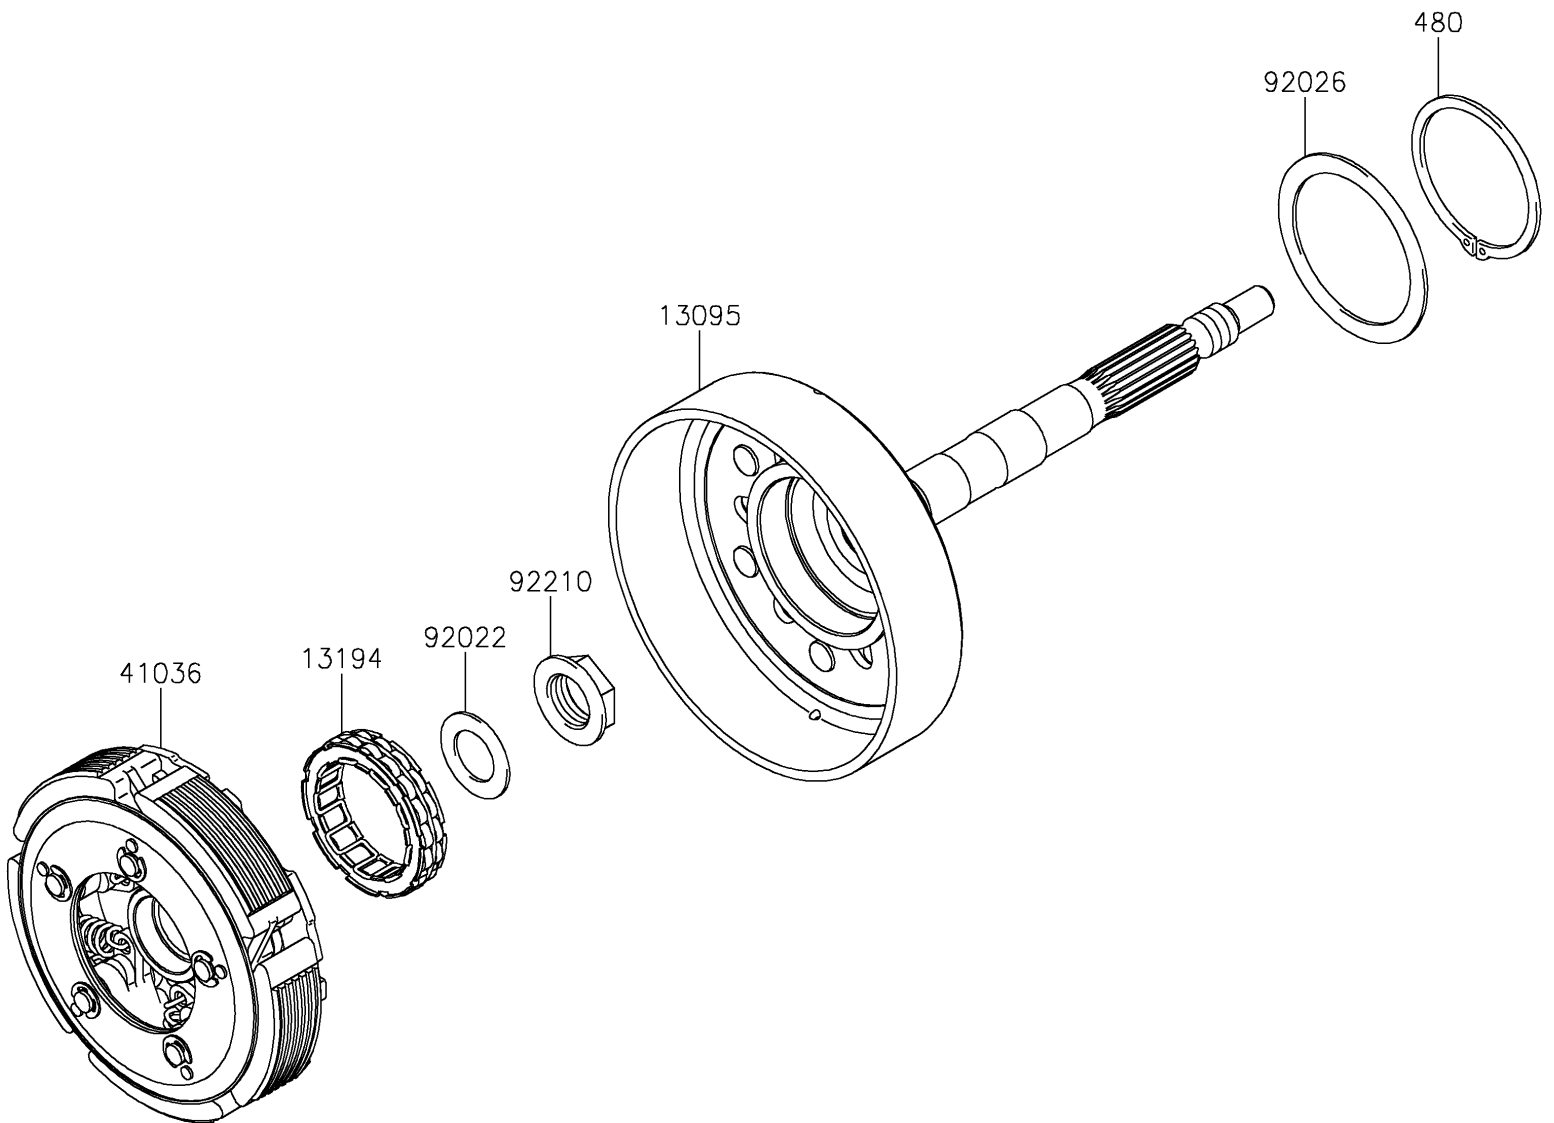

2019 TERYX4™ LE CAMO PARTS DIAGRAM

Clutch

E1350

2019 TERYX4™ LE CAMO PARTS LIST

Clutch

ITEM NAME	PART NUMBER	QUANTITY
HOUSING-COMP-CLUTCH (Ref # 13095)	13095-0554	1
CLUTCH-ONEWAY (Ref # 13194)	13194-0555	1
HUB-ASSY (Ref # 41036)	41036-0639	1
WASHER,20.5X34X1.4 (Ref # 92022)	92022-168	1
SPACER (Ref # 92026)	92026-0710	1
NUT,20MM (Ref # 92210)	92210-0711	1
CIRCLIP-TYPE-C,60MM (Ref # 480)	480J6000	1