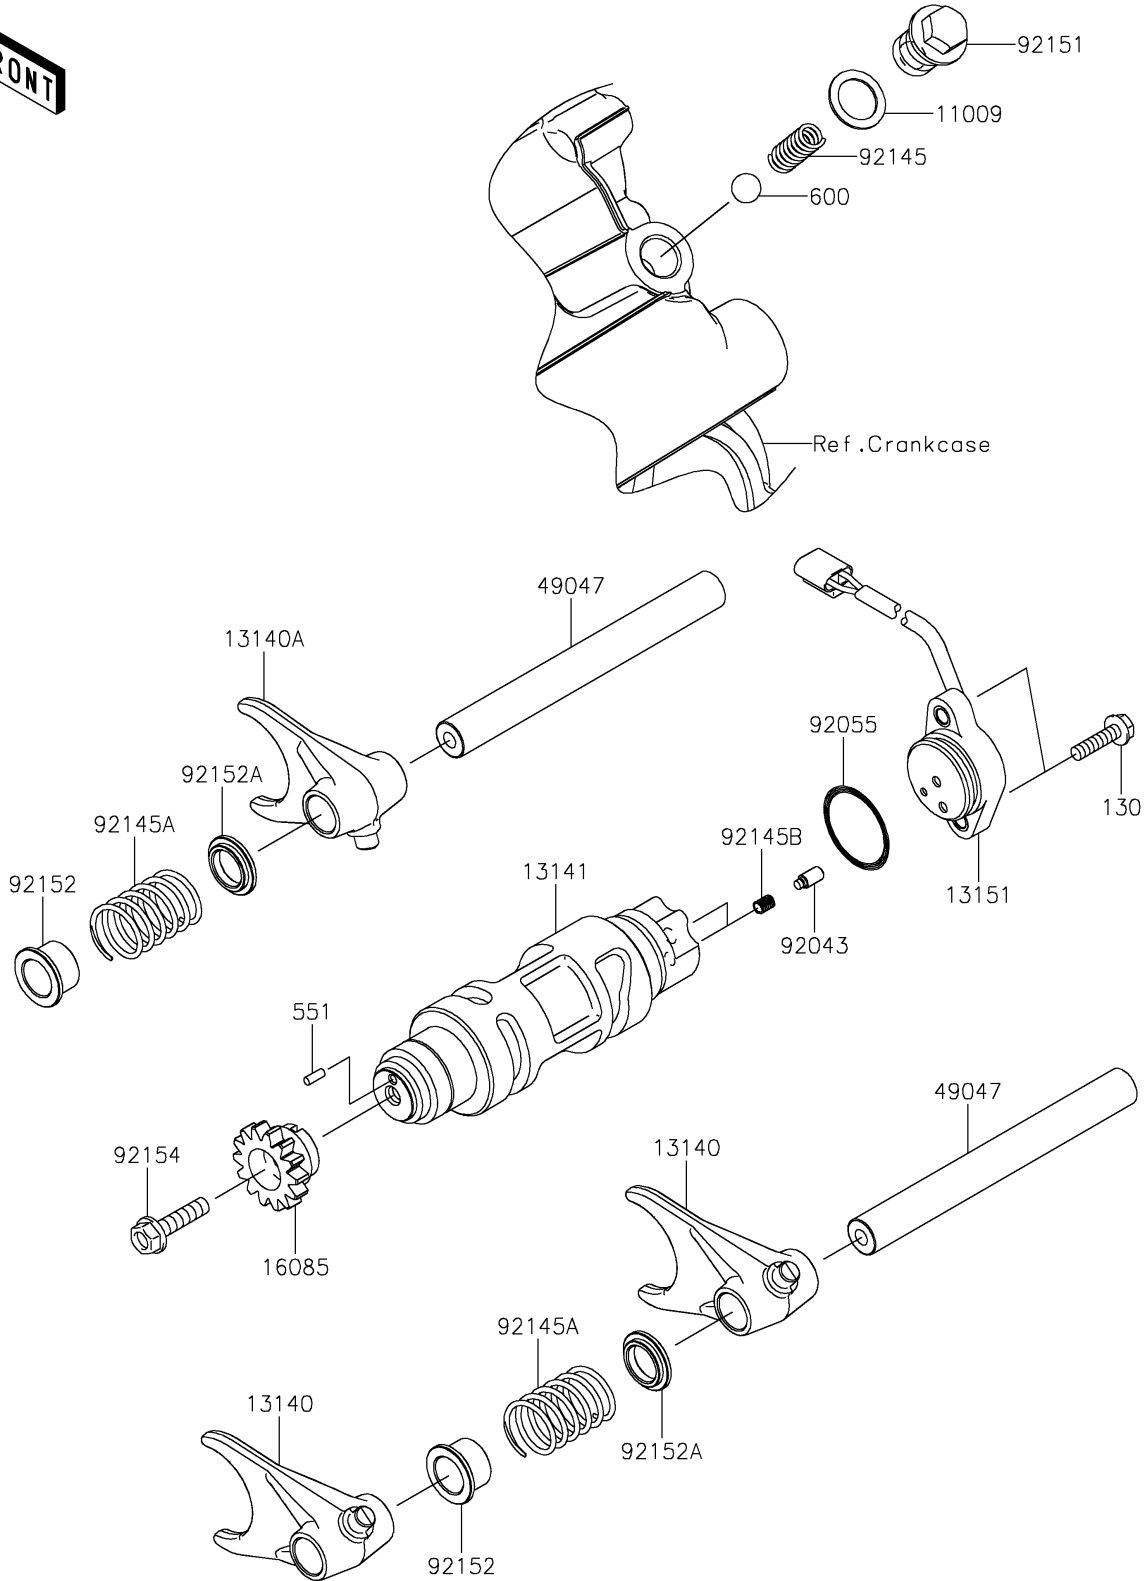

# 2020 TERYX4™ LE CAMO PARTS DIAGRAM

Gear Change Drum/Shift Fork(s)

E1362

## 2020 TERYX4™ LE CAMO PARTS LIST

### Gear Change Drum/Shift Fork(s)

ITEM NAME	PART NUMBER	QUANTITY
GASKET,15.5X22X1 (Ref # 11009)	11009-1008	1
FORK-SHIFT,COUNTER (Ref # 13140)	13140-0622	2
FORK-SHIFT,INPUT (Ref # 13140A)	13140-0623	1
DRUM-CHANGE (Ref # 13141)	13141-0576	1
SWITCH-COMP,GEAR POSITION (Ref # 13151)	13151-0561	1
GEAR,14T (Ref # 16085)	16085-0589	1
ROD-SHIFT (Ref # 49047)	49047-0619	2
PIN (Ref # 92043)	92043-1654	2
RING-O,27.7X2.4 (Ref # 92055)	92055-091	1
SPRING (Ref # 92145)	92145-0828	1
SPRING (Ref # 92145A)	92145-0898	2
SPRING (Ref # 92145B)	92145-1414	2
BOLT (Ref # 92151)	92151-1451	1
COLLAR,14X18X12.5 (Ref # 92152)	92152-2156	2
COLLAR,14X18X4 (Ref # 92152A)	92152-2157	2
BOLT,FLANGED,6X25 (Ref # 92154)	92154-0707	1
BOLT-FLANGED,5X20 (Ref # 130)	130BA0520	2
PIN-DOWEL,3X8 (Ref # 551)	551A0308	1
BALL-STEEL,13/32 (Ref # 600)	600A1300	1