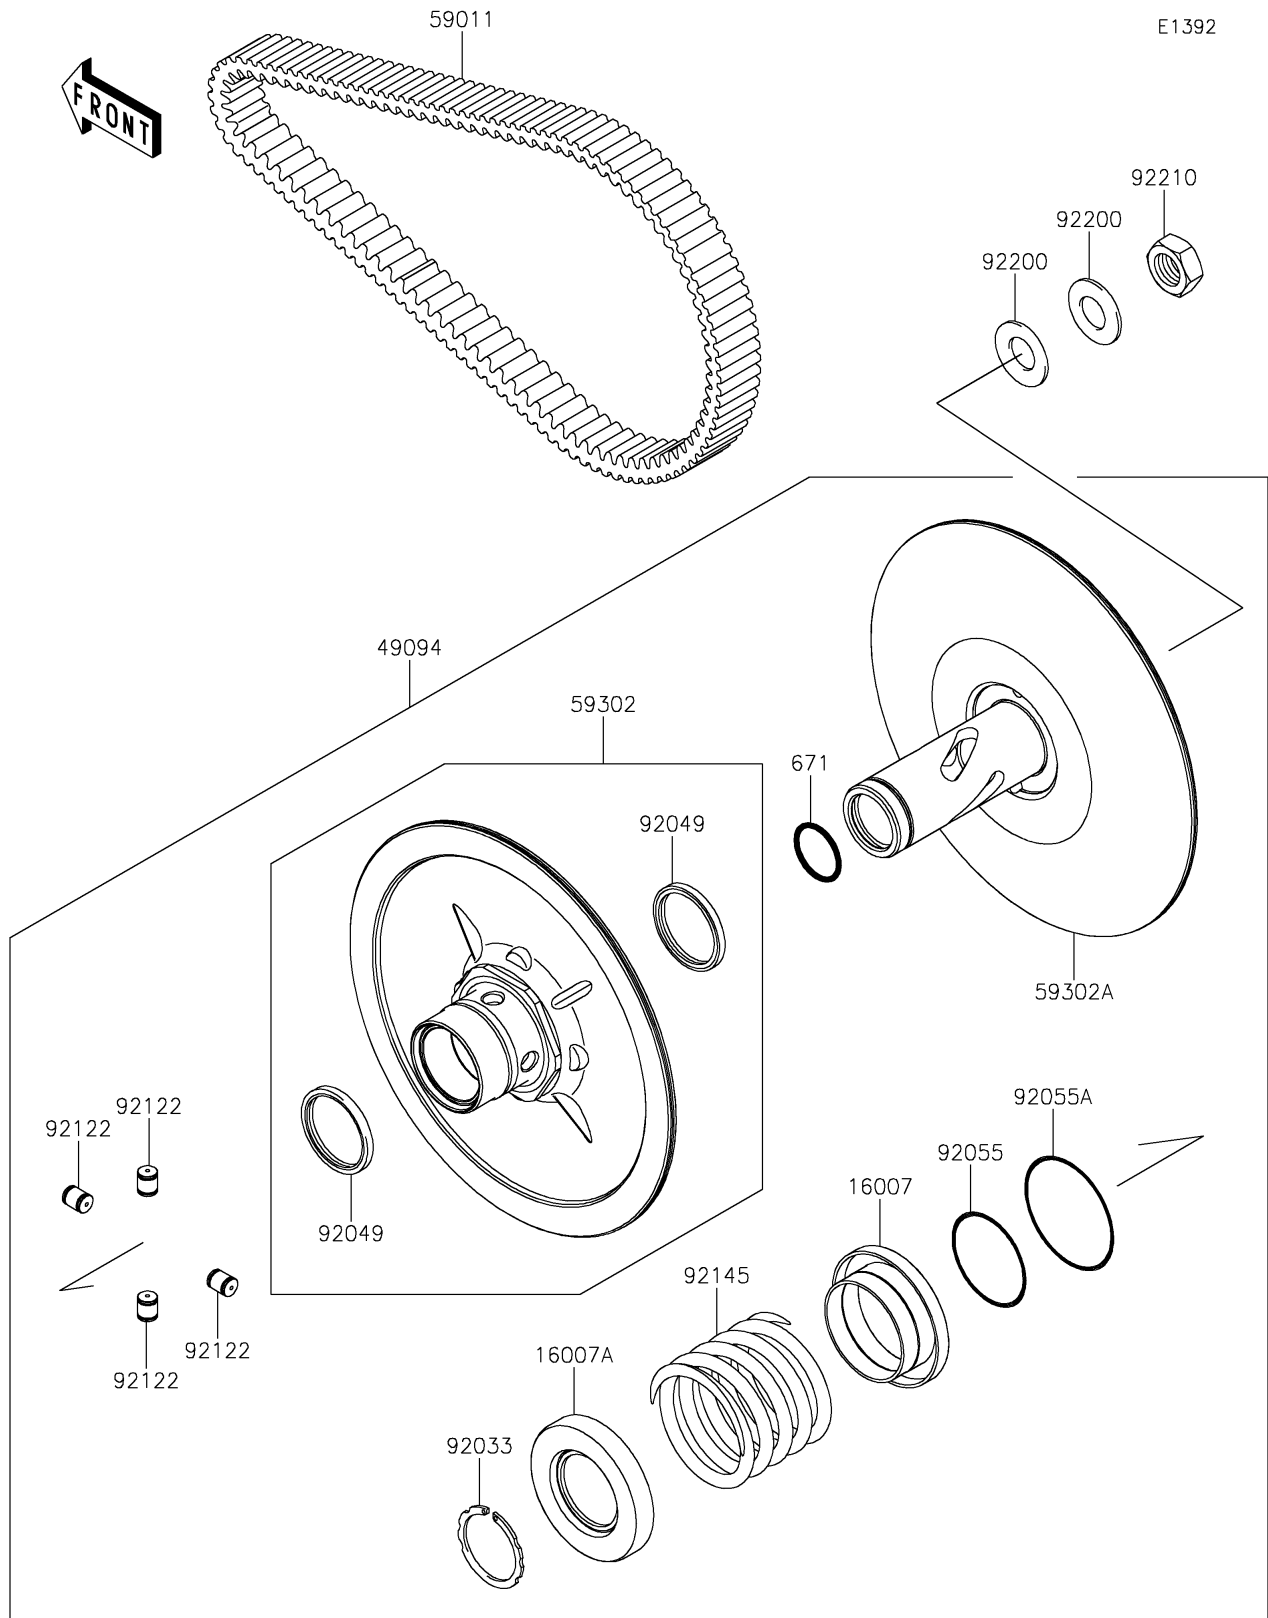

2019 TERYX4™ LE CAMO PARTS DIAGRAM

Driven Converter/Drive Belt

2019 TERYX4™ LE CAMO PARTS LIST

Driven Converter/Drive Belt

ITEM NAME	PART NUMBER	QUANTITY
SEAT-SPRING,MOVABLE (Ref # 16007)	16007-0049	1
SEAT-SPRING,FIXED (Ref # 16007A)	16007-0050	1
CONVERTER-ASSY-DRIVEN (Ref # 49094)	49094-0093	1
BELT,CVT (Ref # 59011)	59011-0043	1
SHEAVE-COMP,MOVABLE (Ref # 59302)	59302-0089	1
SHEAVE-COMP,FIXED (Ref # 59302A)	59302-0090	1
RING-SNAP (Ref # 92033)	92033-1317	1
SEAL-OIL (Ref # 92049)	92049-1528	2
RING-O,46.4X3.1 (Ref # 92055)	92055-0752	1
RING-O,59.5X2.4 (Ref # 92055A)	92055-0753	1
ROLLER (Ref # 92122)	92122-0043	4
SPRING (Ref # 92145)	92145-0959	1
WASHER (Ref # 92200)	92200-1505	2
NUT,18MM (Ref # 92210)	92210-0821	1
O RING (Ref # 671)	671D2530	1