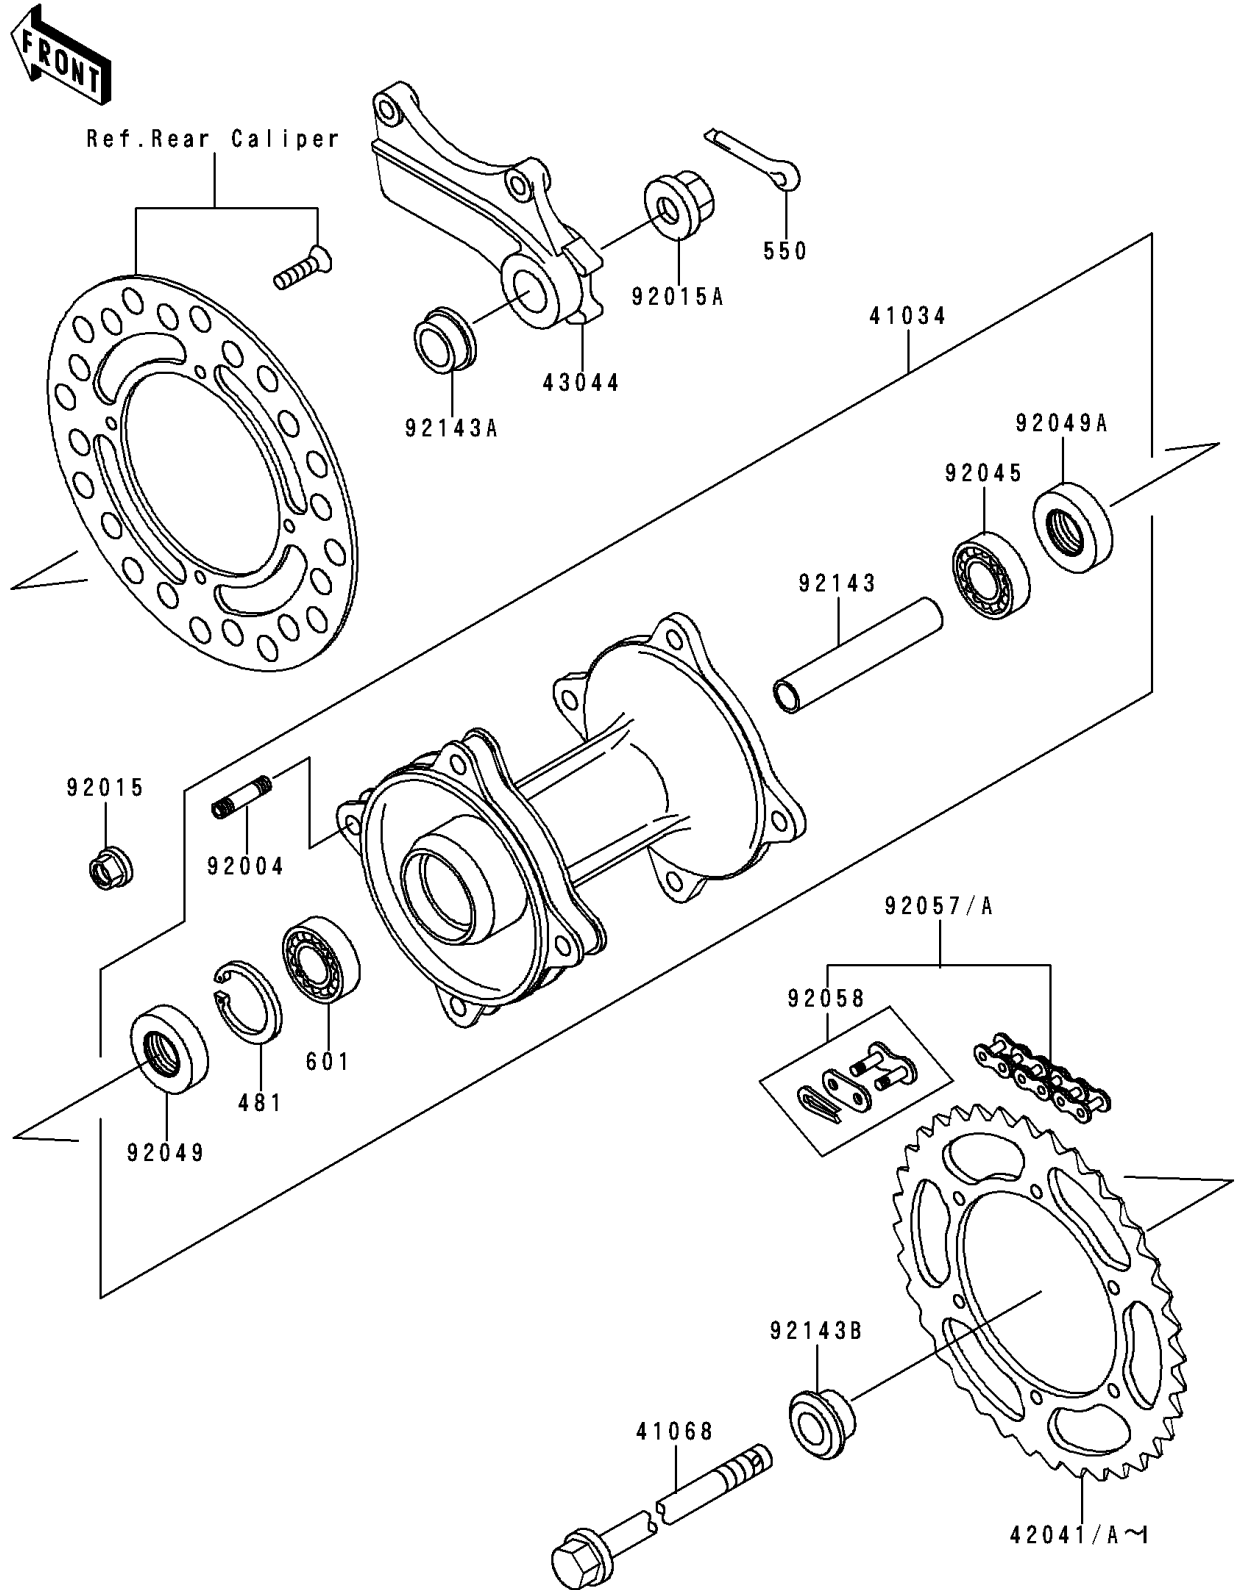

1993 Big Wheel PARTS DIAGRAM

Rear Hub

F2240

1993 Big Wheel PARTS LIST

Rear Hub

ITEM NAME	PART NUMBER	QUANTITY
CIRCLIP-TYPE-C,37MM (Ref # 481)	481J3700	1
PIN-COTTER,2.5X20 (Ref # 550)	550D2520	1
BEARING-BALL,#6201UUC3 (Ref # 601)	601B6301UU	1
DRUM-ASSY,REAR BRAKE (Ref # 41034)	41034-1194	1
AXLE,RR (Ref # 41068)	41068-1302	1
SPROCKET-HUB,54T (Ref # 42041A)	42041-1223	1
SPROCKET-HUB,52T (Ref # 42041F)	42041-1245	1
SPROCKET-HUB,53T (Ref # 42041G)	42041-1246	1
SPROCKET-HUB,55T (Ref # 42041H)	42041-1247	1
SPROCKET-HUB,56T (Ref # 42041I)	42041-1248	1
HOLDER-COMP-CALIPER (Ref # 43044)	43044-1073	1
STUD,8X16 (Ref # 92004)	92004-1183	4
NUT,8MM (Ref # 92015)	92015-1432	4
NUT,FLANGED,12MM (Ref # 92015A)	92015-1433	1
BEARING-BALL,TMB201LLUC3/2A (Ref # 92045)	92045-1062	1
SEAL-OIL,DD20377 (Ref # 92049)	92049-1096	1
SEAL-OIL,DC17343.5 (Ref # 92049A)	92049-1290	1
CHAIN,DRIVE,DID420DSX124L (Ref # 92057A)	92057-1315	1
JOINT-CHAIN (Ref # 92058)	92058-1066	1
COLLAR,12.2X17.3X107.5 (Ref # 92143)	92143-1282	1
COLLAR,REAR AXLE,L=12 (Ref # 92143A)	92143-1284	1
COLLAR,REAR AXLE,L=14.5 (Ref # 92143B)	92143-1286	1