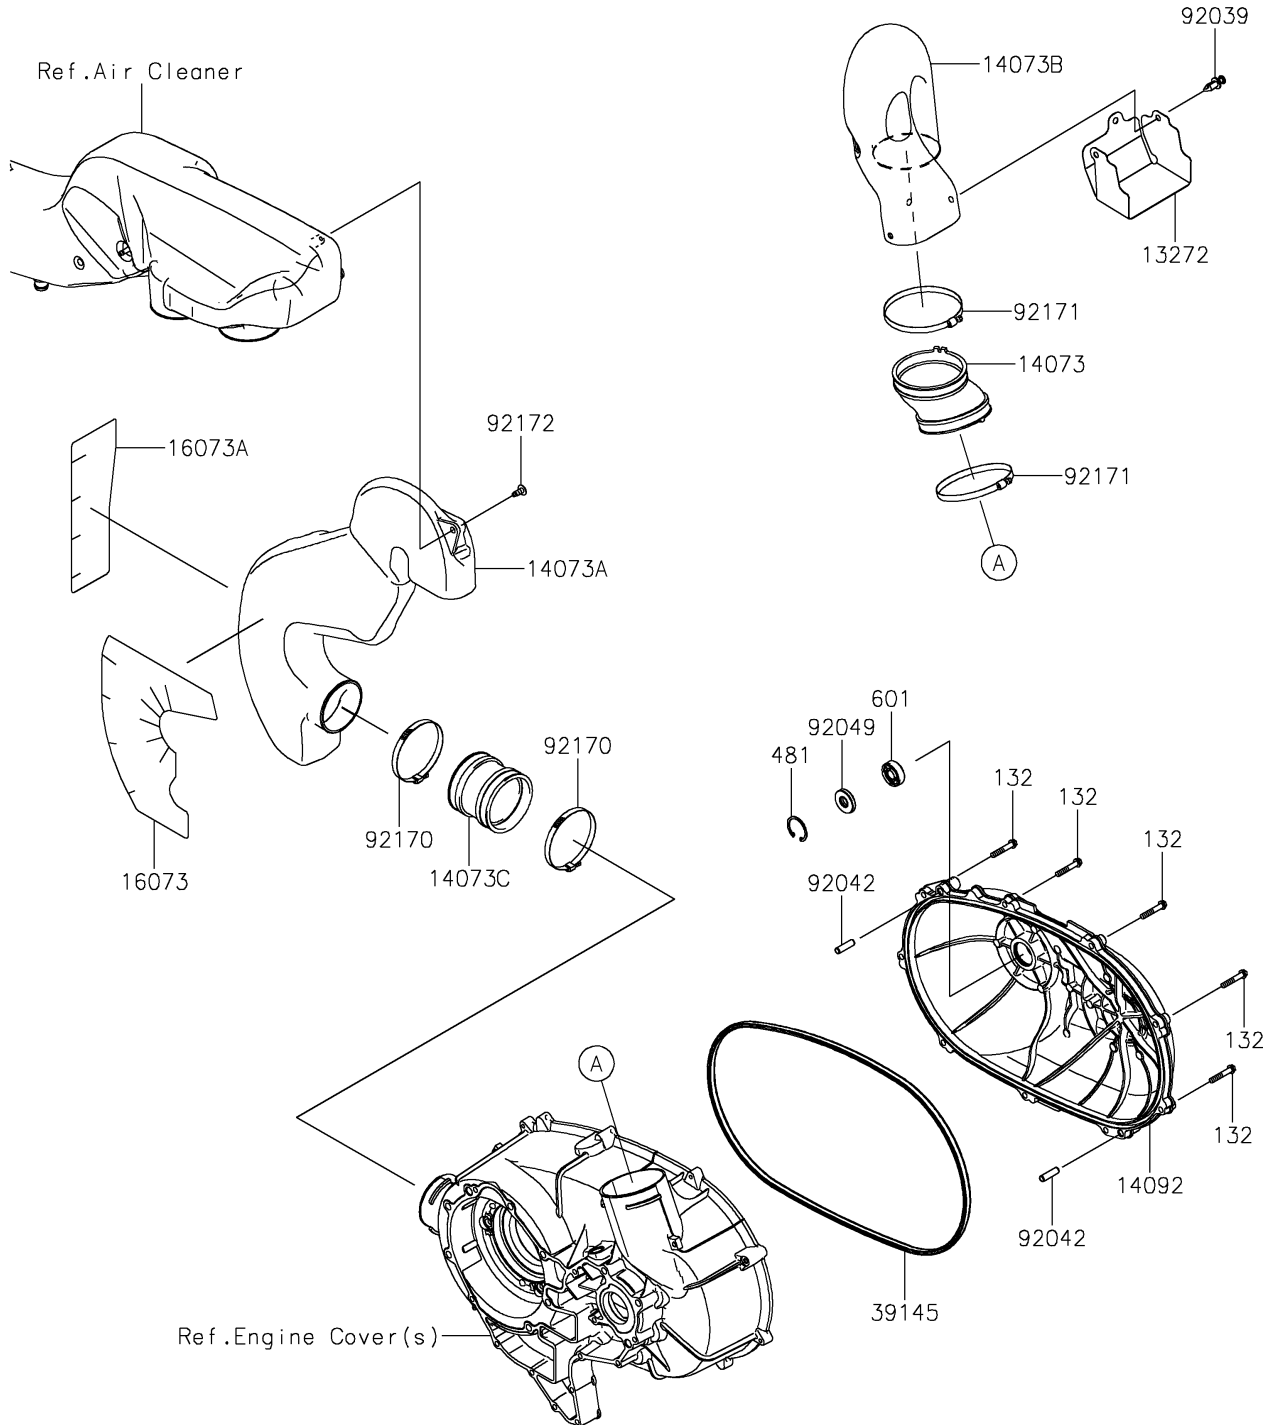

# 2020 TERYX4™ LE PARTS DIAGRAM

## Converter Cover

E1393

## 2020 TERYX4™ LE PARTS LIST

### Converter Cover

ITEM NAME	PART NUMBER	QUANTITY
PLATE (Ref # 13272)	13272-2060	1
DUCT,JOINT (Ref # 14073)	14073-0307	1
DUCT,INTAKE (Ref # 14073A)	14073-0760	1
DUCT,EXHAUST (Ref # 14073B)	14073-0839	1
DUCT,JOINT (Ref # 14073C)	14073-1805	1
COVER,CVT (Ref # 14092)	14092-0266	1
INSULATOR (Ref # 16073)	16073-0843	1
INSULATOR (Ref # 16073A)	16073-0844	1
TRIM-SEAL,CVT COVER (Ref # 39145)	39145-0043	1
RIVET (Ref # 92039)	92039-0776	3
PIN,DOWEL,8X28 (Ref # 92042)	92042-050	2
SEAL-OIL,12X32X5.8 (Ref # 92049)	92049-0167	1
CLAMP (Ref # 92170)	92170-1763	2
CLAMP (Ref # 92171)	92171-1383	2
SCREW (Ref # 92172)	92172-0297	1
BOLT-FLANGED-SMALL,6X35 (Ref # 132)	132BA0635	9
CIRCLIP-TYPE-C,32MM (Ref # 481)	481J3200	1
BEARING-BALL (Ref # 601)	601A6201	1