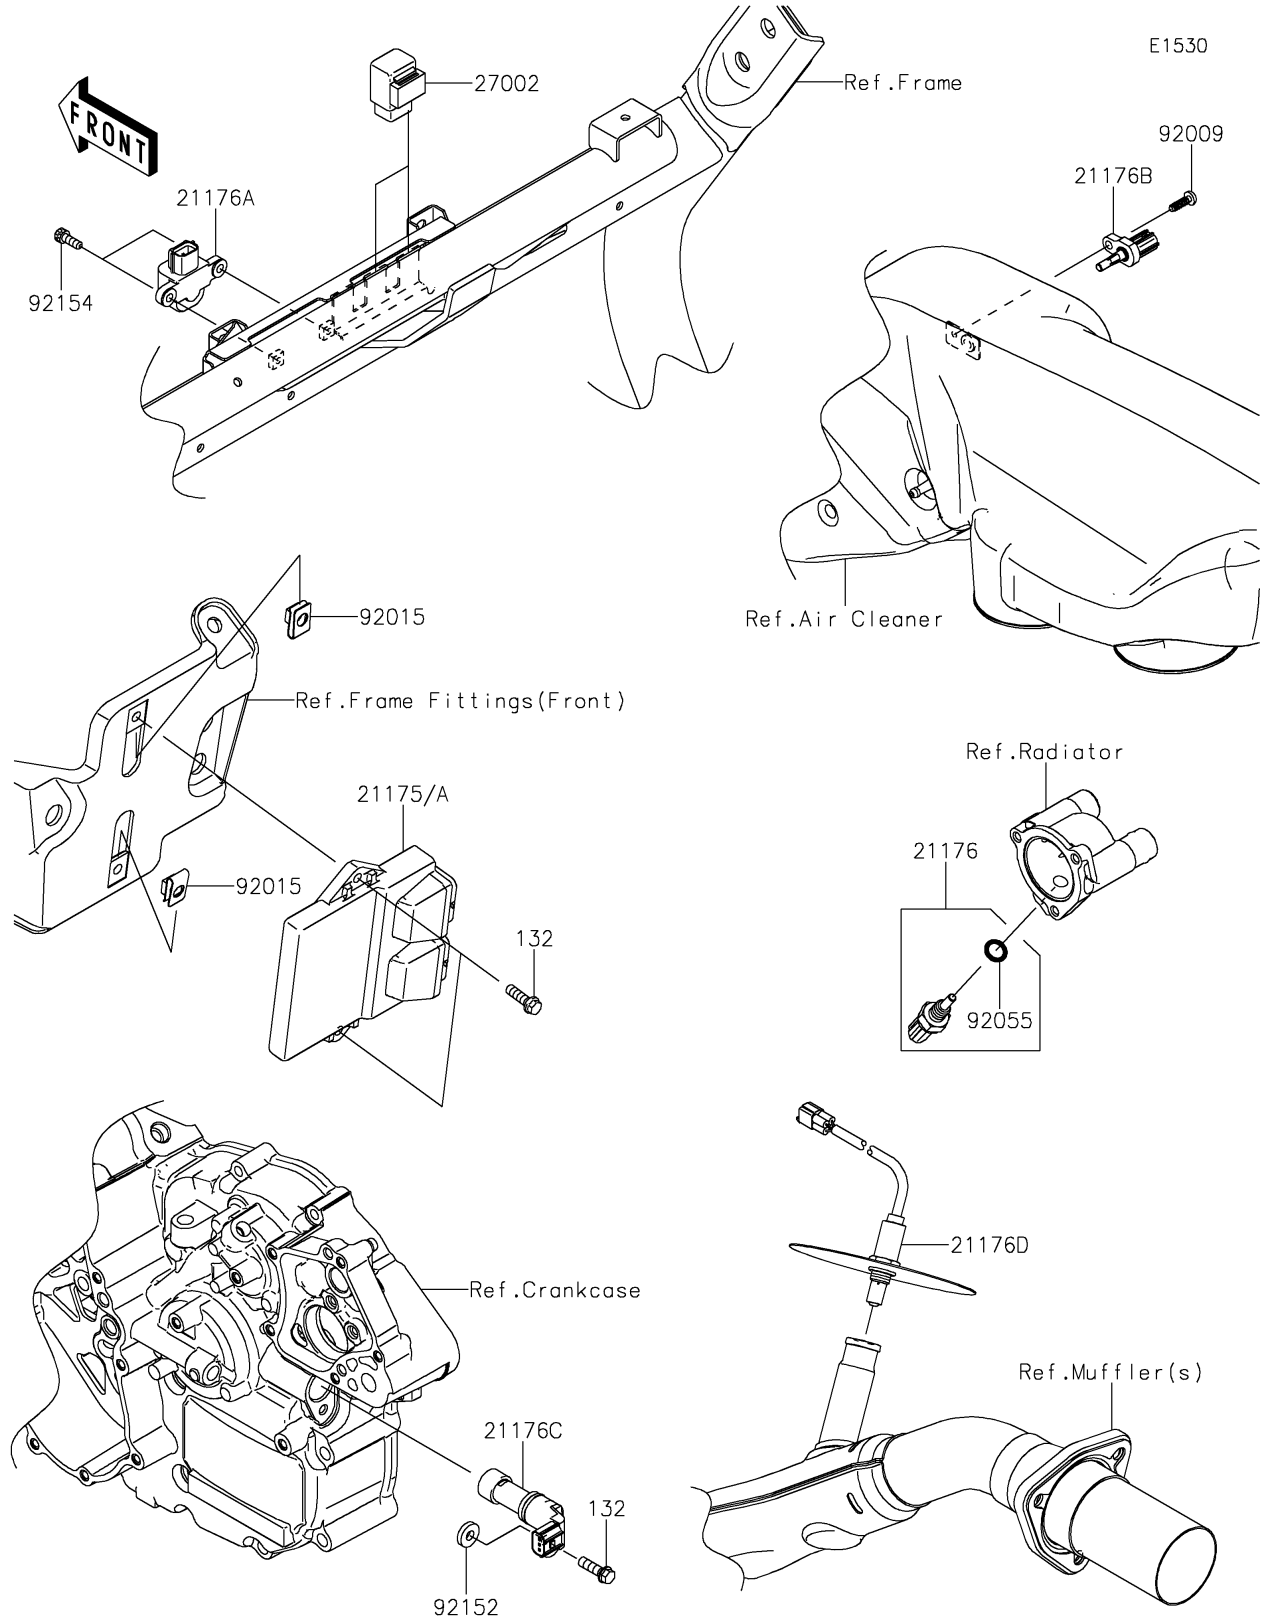

2019 TERYX4™ LE PARTS DIAGRAM

Fuel Injection

2019 TERYX4™ LE PARTS LIST

Fuel Injection

ITEM NAME	PART NUMBER	QUANTITY
CONTROL UNIT-ELECTRONIC (Ref # 21175)	21175-1151	1
CONTROL UNIT-ELECTRONIC (Ref # 21175A)	21175-1258	1
SENSOR,WATER TEMP (Ref # 21176)	21176-0009	1
SENSOR,VEHICLE-DOWN (Ref # 21176A)	21176-0026	1
SENSOR,AIR TEMPERATURE (Ref # 21176B)	21176-0048	1
SENSOR,SPEED (Ref # 21176C)	21176-0712	1
SENSOR,OXYGEN (Ref # 21176D)	21176-0823	1
RELAY-ASSY (Ref # 27002)	27002-1062	2
SCREW,TAPPING,5X16 (Ref # 92009)	92009-1984	1
NUT,6MM (Ref # 92015)	92015-1602	2
RING-O,9.5X1.9 (Ref # 92055)	92055-0016	1
COLLAR,6.5X16X3.2 (Ref # 92152)	92152-1975	1
BOLT,SOCKET,5X14 (Ref # 92154)	92154-1841	2
BOLT-FLANGED-SMALL,6X20 (Ref # 132)	132BA0620	3