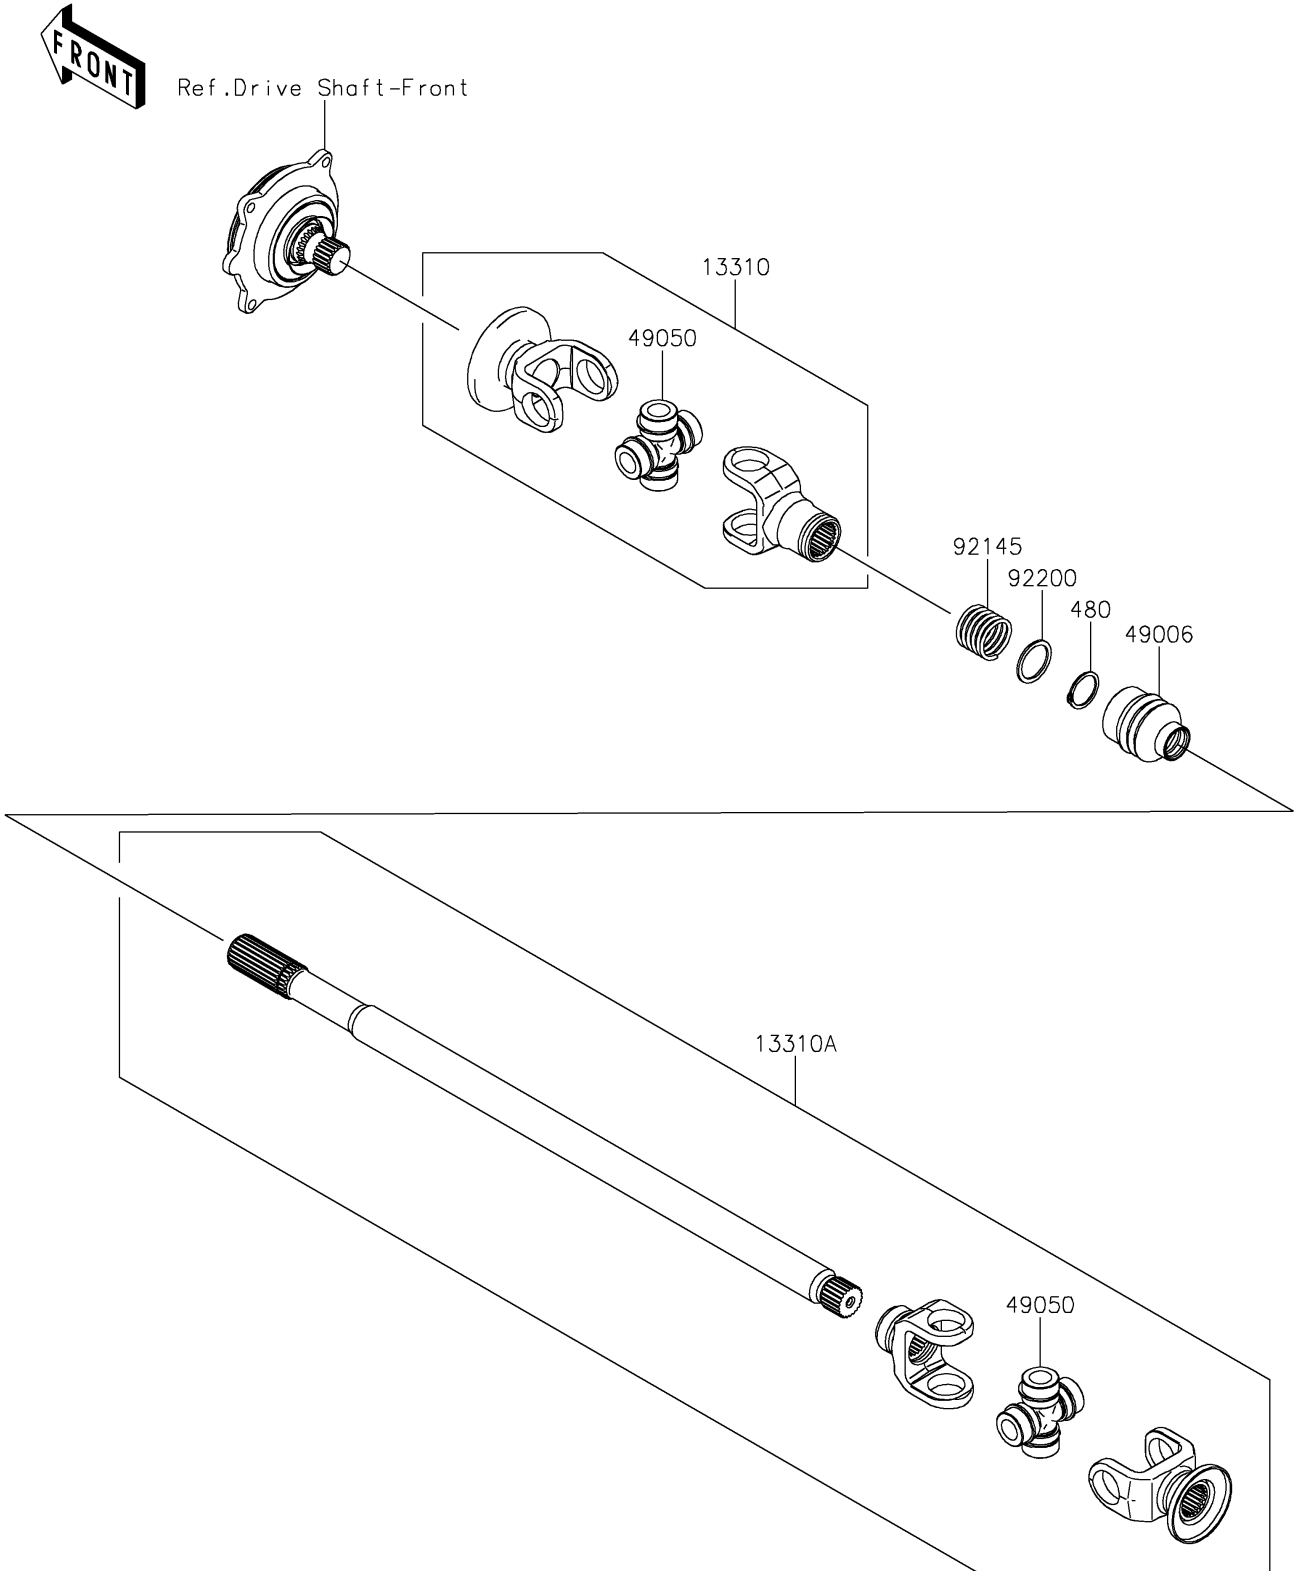

# 2020 TERYX4™ LE PARTS DIAGRAM

Drive Shaft-Propeller

E3135

## 2020 TERYX4™ LE PARTS LIST

### Drive Shaft-Propeller

ITEM NAME	PART NUMBER	QUANTITY
SHAFT-ASSY,FRONT GEAR SIDE (Ref # 13310)	13310-0031	1
SHAFT-ASSY,FRONT ENG SIDE (Ref # 13310A)	13310-0032	1
BOOT,GEAR ASSY SIDE (Ref # 49006)	49006-0108	1
SPIDER (Ref # 49050)	49050-0034	2
SPRING (Ref # 92145)	92145-0823	1
WASHER,25X31X1.5 (Ref # 92200)	92200-0600	1
CIRCLIP-TYPE-C,24MM (Ref # 480)	480J2400	1