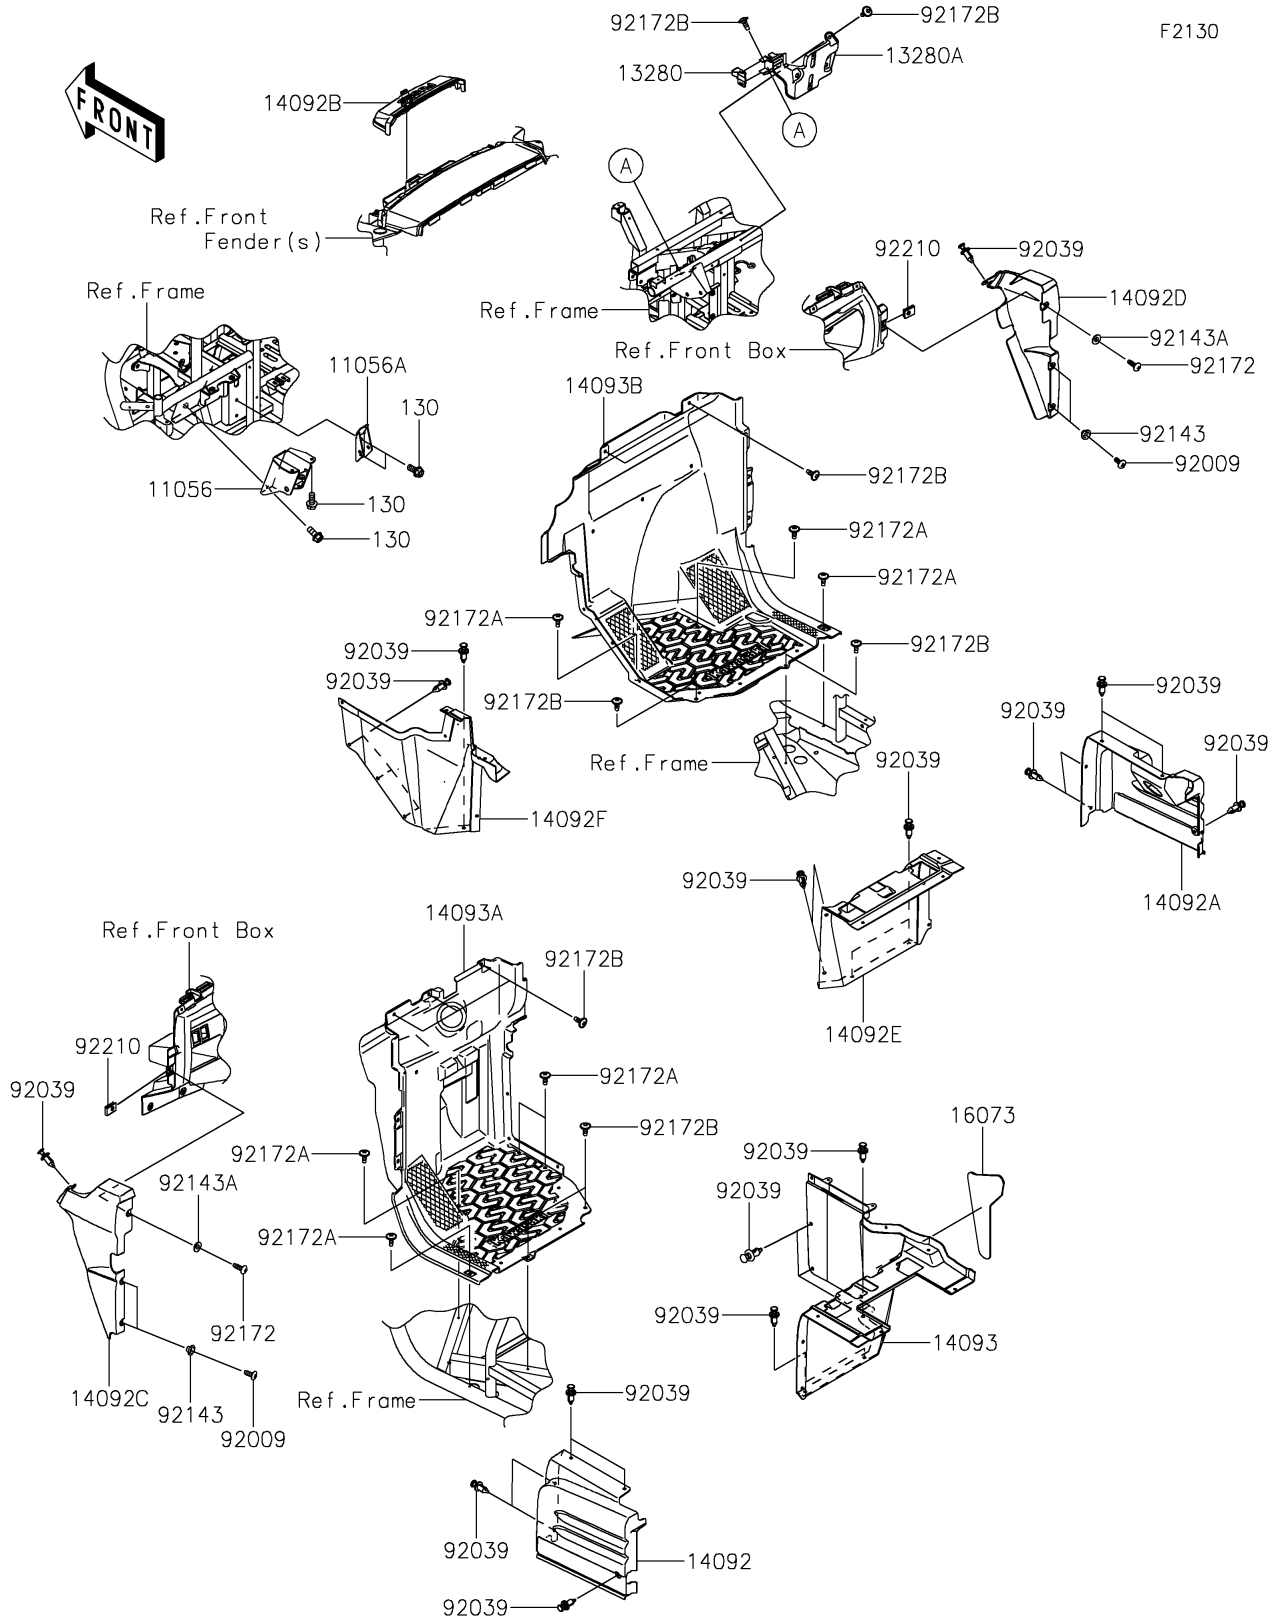

2019 TERYX4™ LE CAMO PARTS DIAGRAM

Frame Fittings(Front)

2019 TERYX4™ LE CAMO PARTS LIST

Frame Fittings(Front)

ITEM NAME	PART NUMBER	QUANTITY
BRACKET,BRAKE PEDAL (Ref # 11056)	11056-1431	1
BRACKET,THROTTLE PEDAL (Ref # 11056A)	11056-4408	1
HOLDER (Ref # 13280)	13280-0851	1
HOLDER,ECU (Ref # 13280A)	13280-0868	1
COVER,SEAT SIDE,LH (Ref # 14092)	14092-0720	1
COVER,SEAT SIDE,RH (Ref # 14092A)	14092-0721	1
COVER,FUSE BOX (Ref # 14092B)	14092-0724	1
COVER,SIDE GUARD,LH,S.BLACK (Ref # 14092C)	14092-0754-839	1
COVER,SIDE GUARD,RH,S.BLACK (Ref # 14092D)	14092-0755-839	1
COVER,FR SEAT,RH (Ref # 14092E)	14092-0757	1
COVER,FR SEAT,RH,CNT (Ref # 14092F)	14092-1083	1
COVER,FR SEAT,LH (Ref # 14093)	14093-0209	1
COVER,FR FLOOR,LH (Ref # 14093A)	14093-0550	1
COVER,FR FLOOR,RH (Ref # 14093B)	14093-0551	1
INSULATOR (Ref # 16073)	16073-0847	1
SCREW,TAPPING,6X16 (Ref # 92009)	92009-1166	4
RIVET (Ref # 92039)	92039-0776	26
COLLAR (Ref # 92143)	92143-1057	4
COLLAR (Ref # 92143A)	92143-1087	2
SCREW,TAPPING,6X20 (Ref # 92172)	92172-0488	2
SCREW,6X16 (Ref # 92172A)	92172-0711	8
SCREW,6X16 (Ref # 92172B)	92172-0826	11
NUT,LEAF SPRING,6MM (Ref # 92210)	92210-0624	2
BOLT-FLANGED,8X18 (Ref # 130)	130BA0818	5