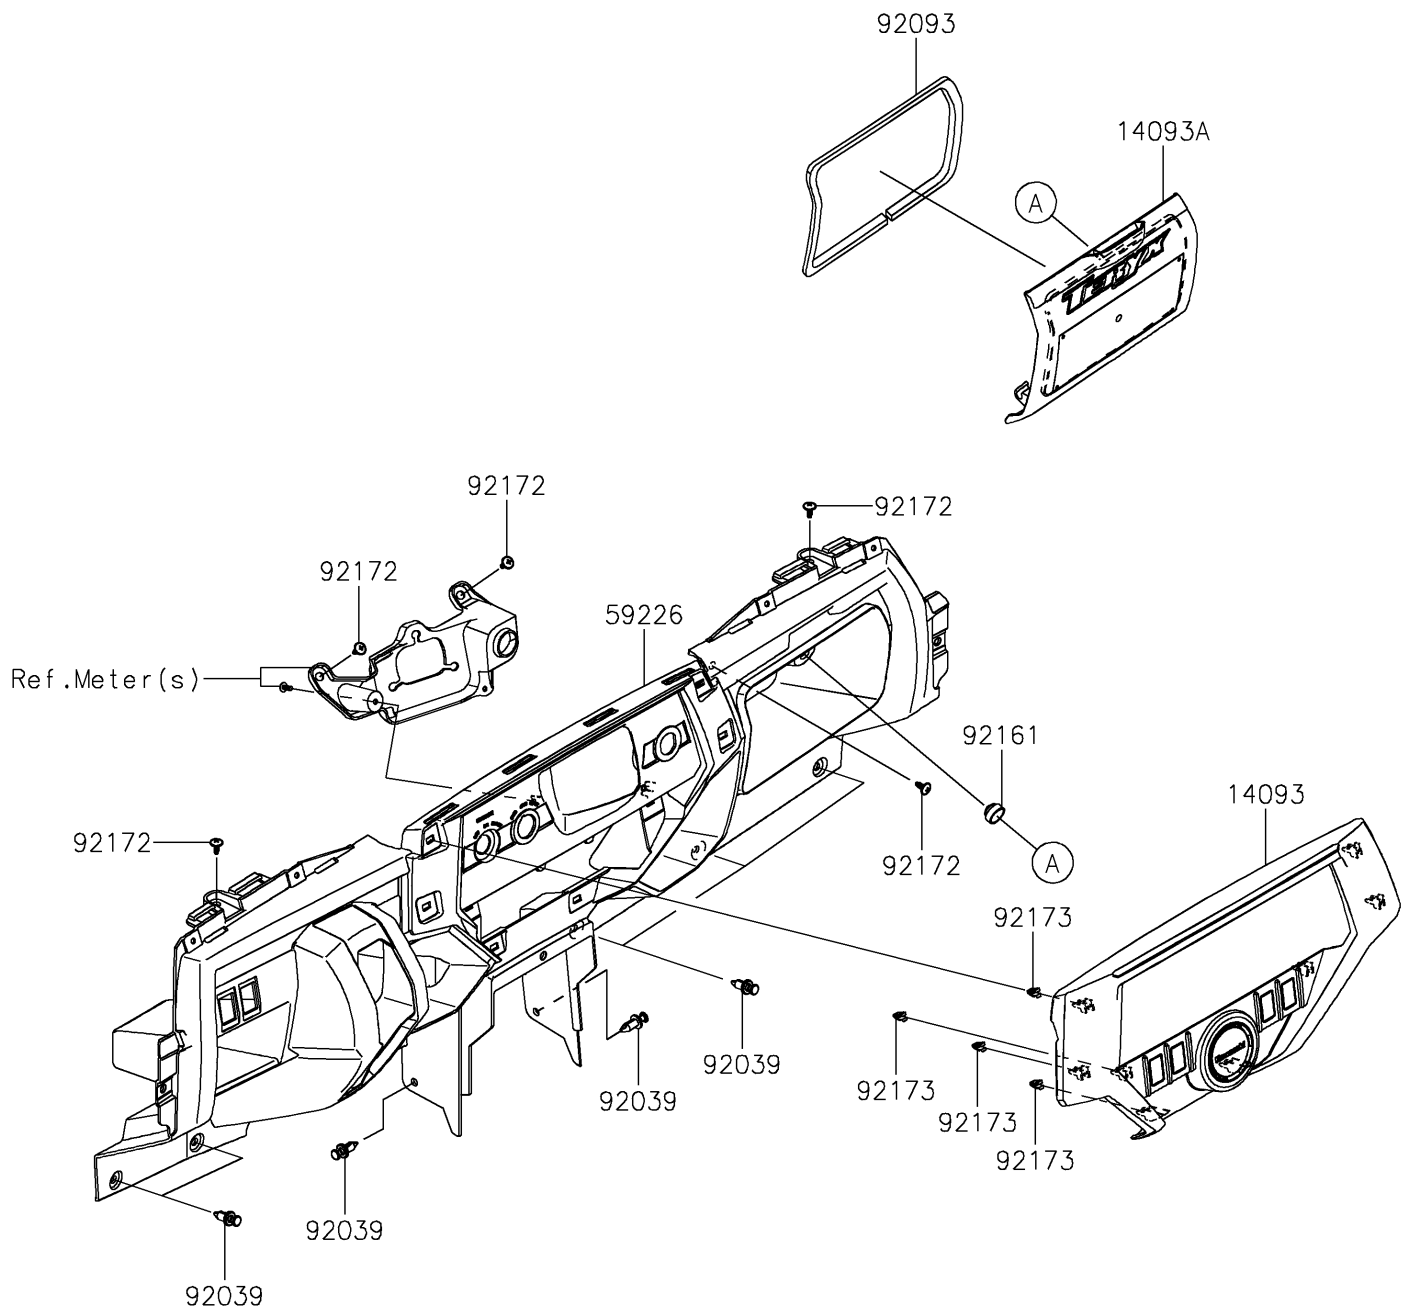

2019 TERYX4™ LE CAMO PARTS DIAGRAM

Front Box

F2135

2019 TERYX4™ LE CAMO PARTS LIST

Front Box

ITEM NAME	PART NUMBER	QUANTITY
COVER,CENTER PANEL (Ref # 14093)	14093-0203	1
COVER,GLOVE BOX (Ref # 14093A)	14093-0204	1
PANEL-CONTROL (Ref # 59226)	59226-0726	1
RIVET (Ref # 92039)	92039-0776	7
SEAL,6X10 (Ref # 92093)	92093-0658	1
DAMPER (Ref # 92161)	92161-0568	1
SCREW,6X16 (Ref # 92172)	92172-0826	5
CLAMP (Ref # 92173)	92173-1423	8