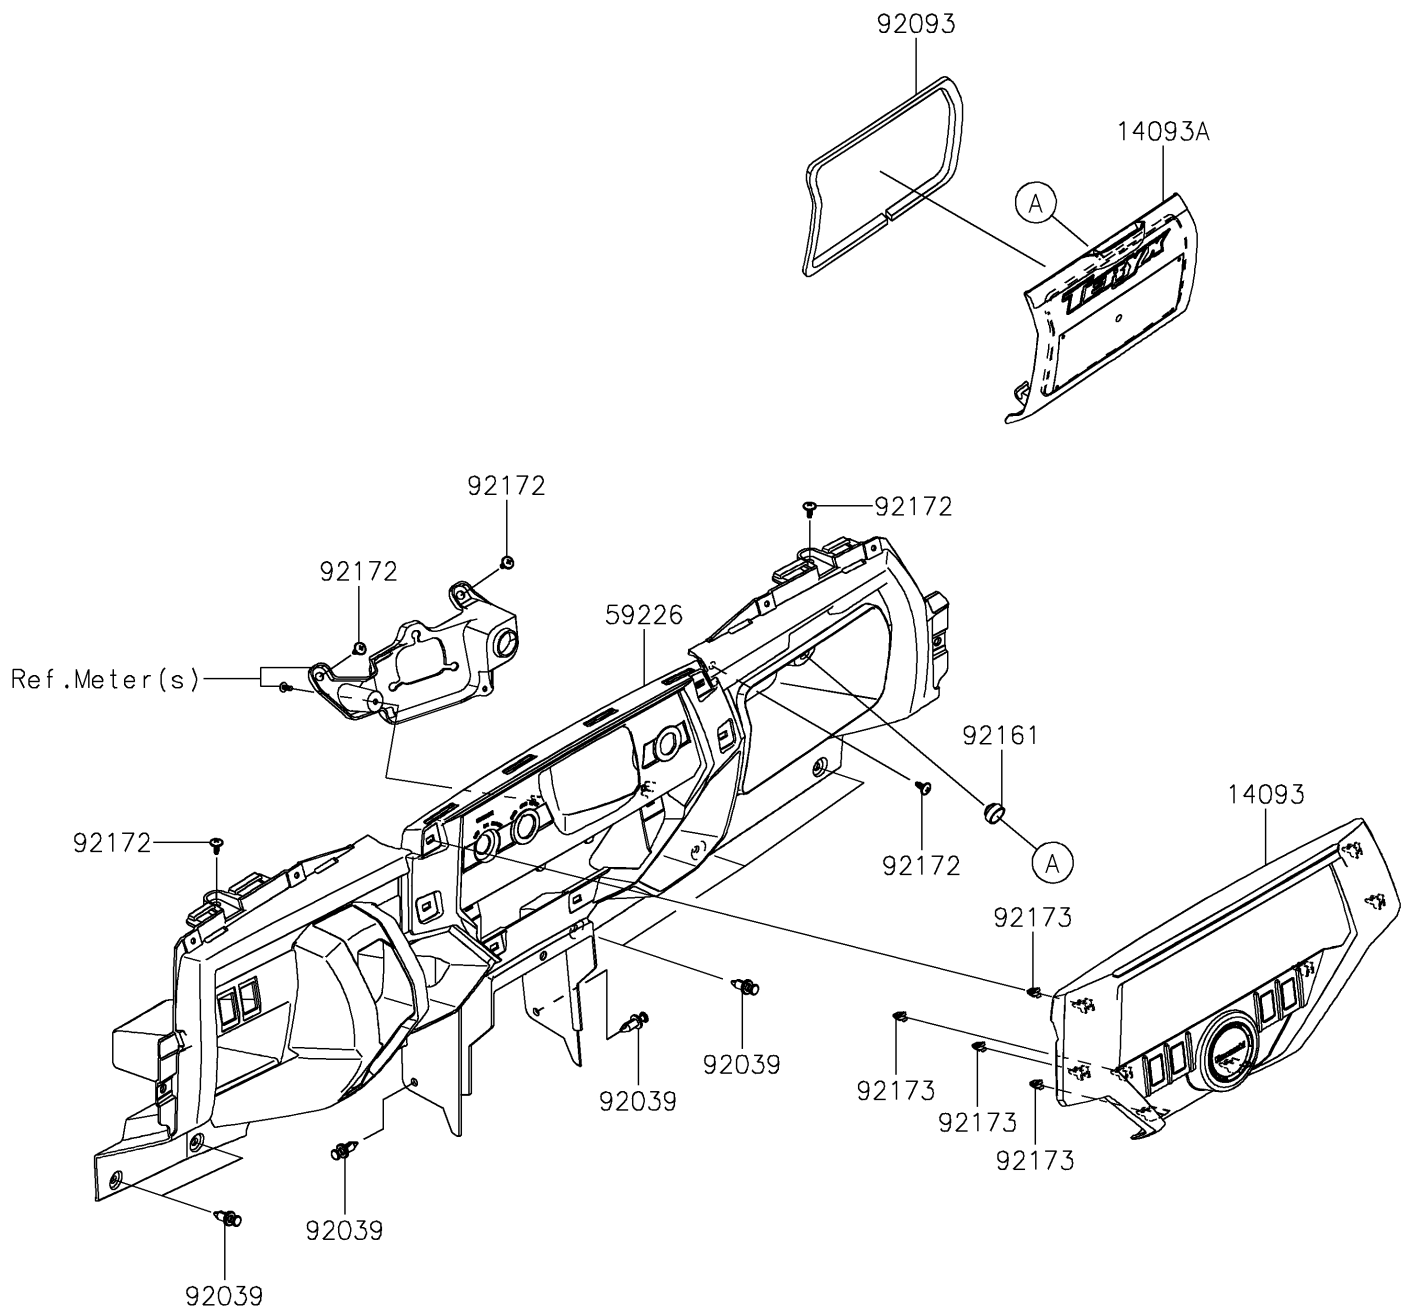

2019 TERYX4™ LE CAMO PARTS DIAGRAM

Front Box

F2135

2019 TERYX4™ LE CAMO PARTS LIST

Front Box

ITEM NAME	PART NUMBER	QUANTITY
COVER,CENTER PANEL (Ref # 14093)	14093-0203	1
COVER,GLOVE BOX (Ref # 14093A)	14093-0204	1
PANEL-CONTROL (Ref # 59226)	59226-0726	1
RIVET (Ref # 92039)	92039-0776	7
SEAL,6X10 (Ref # 92093)	92093-0658	1
DAMPER (Ref # 92161)	92161-0568	1
SCREW,6X16 (Ref # 92172)	92172-0826	5
CLAMP (Ref # 92173)	92173-1423	8