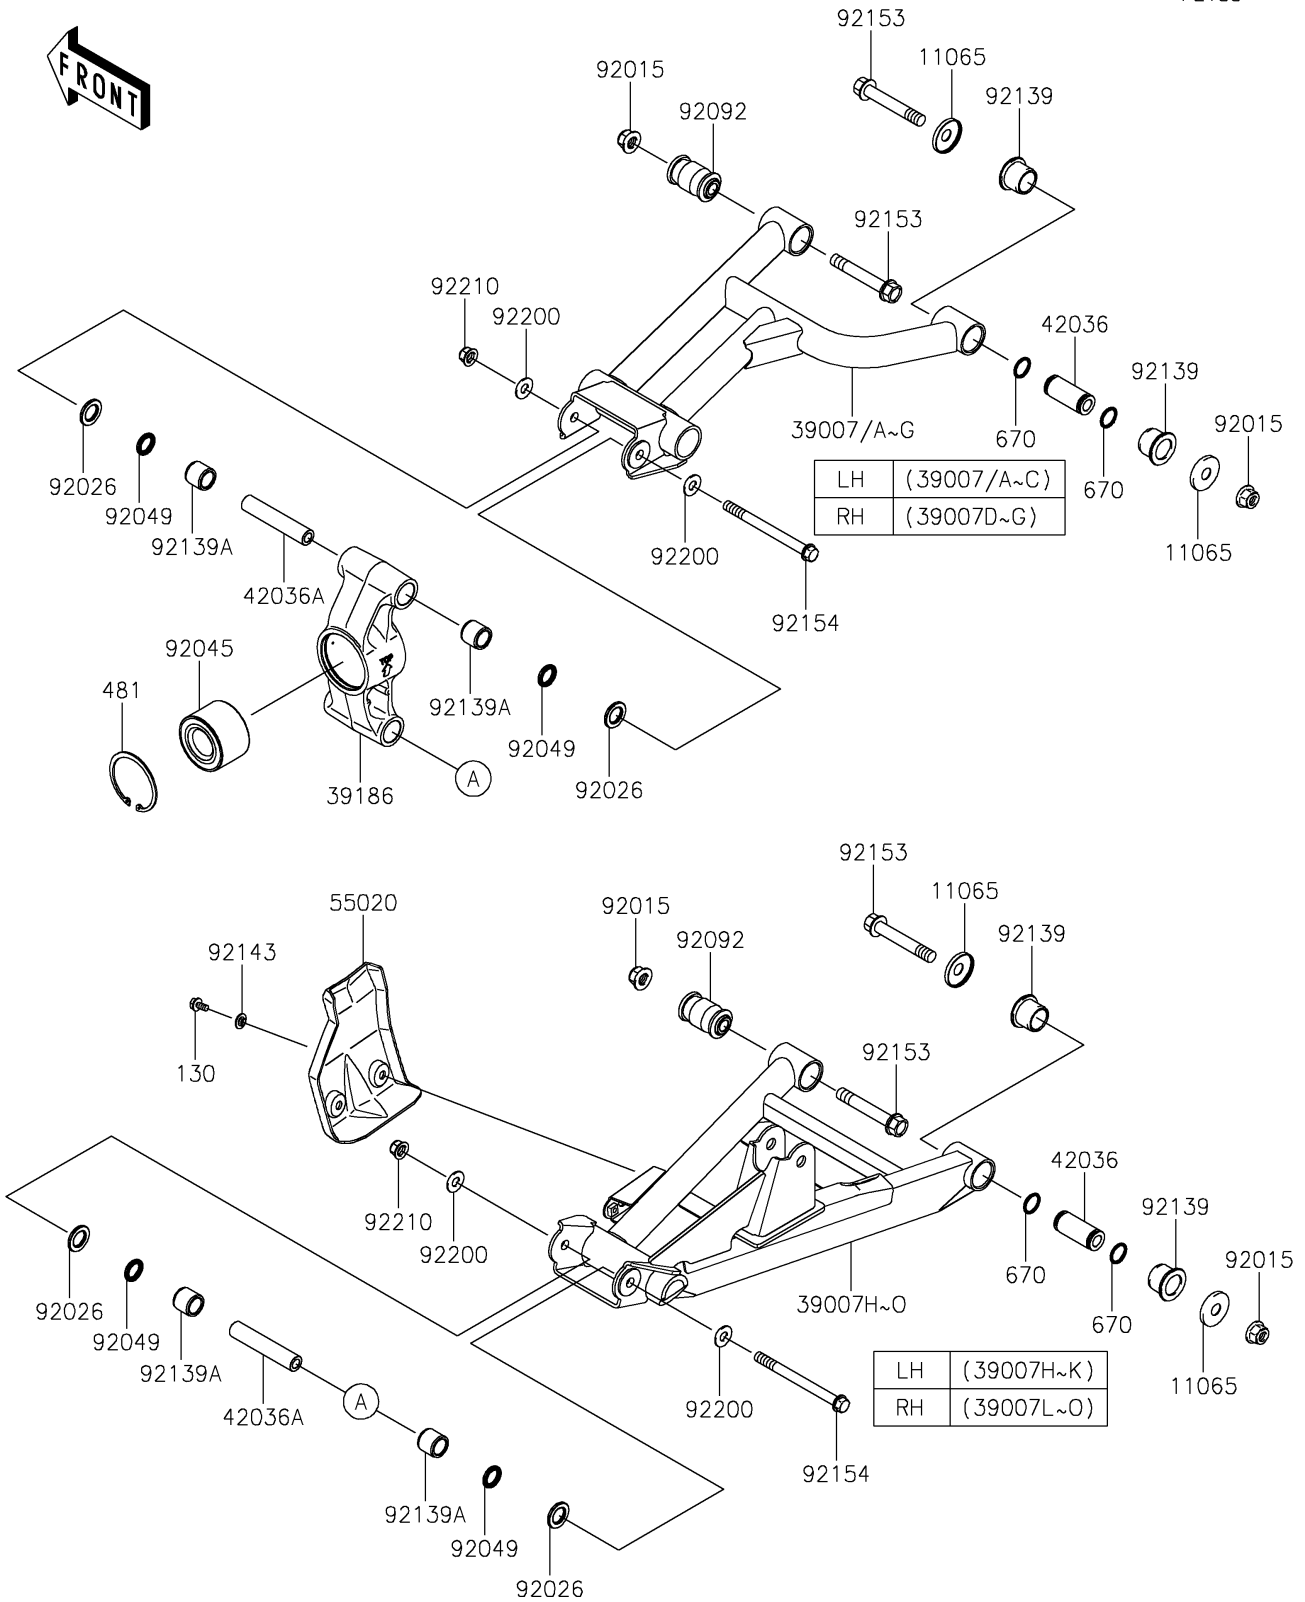

# 2019 TERYX4™ LE PARTS DIAGRAM

Rear Suspension

F2153

## 2019 TERYX4™ LE PARTS LIST

### Rear Suspension

ITEM NAME	PART NUMBER	QUANTITY
CAP (Ref # 11065)	11065-0253	8
ARM-SUSP,RR,UPP,LH,P.C.P.RED (Ref # 39007A)	39007-0345-57C	1
ARM-SUSP,RR,UPP,LH,ORANGE (Ref # 39007C)	39007-0345-57V	1
ARM-SUSP,RR,UPP,RH,P.C.P.RED (Ref # 39007E)	39007-0346-57C	1
ARM-SUSP,RR,UPP,RH,ORANGE (Ref # 39007G)	39007-0346-57V	1
ARM-SUSP,RR,LWR,LH,P.C.P.RED (Ref # 39007I)	39007-0347-57C	1
ARM-SUSP,RR,LWR,LH,ORANGE (Ref # 39007K)	39007-0347-57V	1
ARM-SUSP,RR,LWR,RH,P.C.P.RED (Ref # 39007M)	39007-0348-57C	1
ARM-SUSP,RR,LWR,RH,ORANGE (Ref # 39007O)	39007-0348-57V	1
KNUCKLE,RR (Ref # 39186)	39186-0316	2
SLEEVE (Ref # 42036)	42036-0062	4
SLEEVE,10X17X88 (Ref # 42036A)	42036-0710	4
GUARD,REAR ARM (Ref # 55020)	55020-0805	2
NUT,LOCK,FLANGED,12MM (Ref # 92015)	92015-1433	8
SPACER,17X28.6X3 (Ref # 92026)	92026-0746	8
BEARING-BALL,30X62X40 (Ref # 92045)	92045-0801	2
SEAL-OIL,17X24X3 (Ref # 92049)	92049-0726	8
BUSHING-RUBBER (Ref # 92092)	92092-0555	4
BUSHING (Ref # 92139)	92139-0231	8
BUSHING,17X24X21.5 (Ref # 92139A)	92139-0736	8
COLLAR (Ref # 92143)	92143-1087	4
BOLT,FLANGED,12X76.5 (Ref # 92153)	92153-1733	8
BOLT,FLANGED,10X117 (Ref # 92154)	92154-0743	4
WASHER,10.3X23X1.6 (Ref # 92200)	92200-2009	8
NUT,LOCK,FLANGED,10MM (Ref # 92210)	92210-1080	4
BOLT-FLANGED,6X12 (Ref # 130)	130BA0612	4
CIRCLIP (Ref # 481)	481J6200	2
O RING,18MM (Ref # 670)	670B2018	8