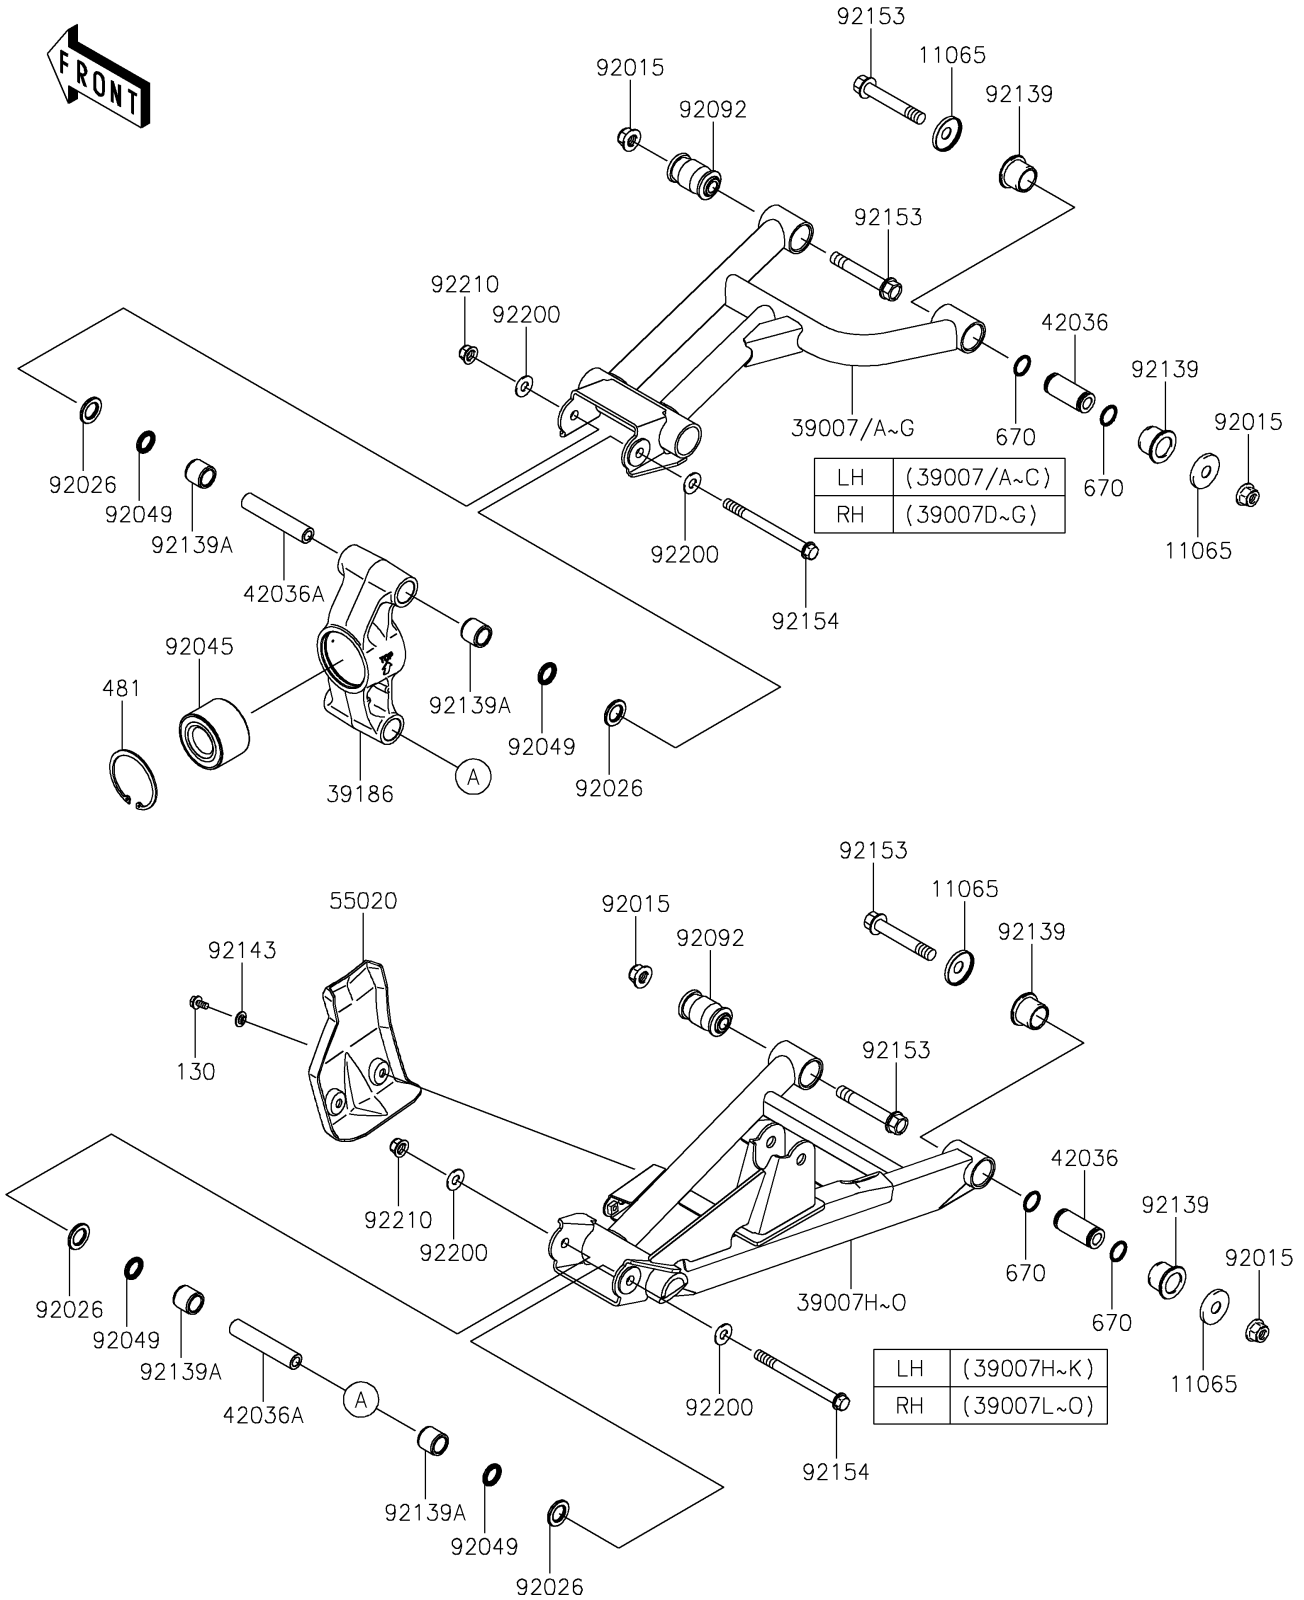

# 2019 TERYX4™ LE CAMO PARTS DIAGRAM

Rear Suspension

F2153

## 2019 TERYX4™ LE CAMO PARTS LIST

### Rear Suspension

ITEM NAME	PART NUMBER	QUANTITY
CAP (Ref # 11065)	11065-0253	8
ARM-SUSP,RR,UPP,LH,C.L.GREEN (Ref # 39007)	39007-0345-42Q	1
ARM-SUSP,RR,UPP,RH,C.L.GREEN (Ref # 39007D)	39007-0346-42Q	1
ARM-SUSP,RR,LWR,LH,C.L.GREEN (Ref # 39007H)	39007-0347-42Q	1
ARM-SUSP,RR,LWR,RH,C.L.GREEN (Ref # 39007L)	39007-0348-42Q	1
KNUCKLE,RR (Ref # 39186)	39186-0316	2
SLEEVE (Ref # 42036)	42036-0062	4
SLEEVE,10X17X88 (Ref # 42036A)	42036-0710	4
GUARD,REAR ARM (Ref # 55020)	55020-0805	2
NUT,LOCK,FLANGED,12MM (Ref # 92015)	92015-1433	8
SPACER,17X28.6X3 (Ref # 92026)	92026-0746	8
BEARING-BALL,30X62X40 (Ref # 92045)	92045-0801	2
SEAL-OIL,17X24X3 (Ref # 92049)	92049-0726	8
BUSHING-RUBBER (Ref # 92092)	92092-0555	4
BUSHING (Ref # 92139)	92139-0231	8
BUSHING,17X24X21.5 (Ref # 92139A)	92139-0736	8
COLLAR (Ref # 92143)	92143-1087	4
BOLT,FLANGED,12X76.5 (Ref # 92153)	92153-1733	8
BOLT,FLANGED,10X117 (Ref # 92154)	92154-0743	4
WASHER,10.3X23X1.6 (Ref # 92200)	92200-2009	8
NUT,LOCK,FLANGED,10MM (Ref # 92210)	92210-1080	4
BOLT-FLANGED,6X12 (Ref # 130)	130BA0612	4
CIRCLIP (Ref # 481)	481J6200	2
O RING,18MM (Ref # 670)	670B2018	8