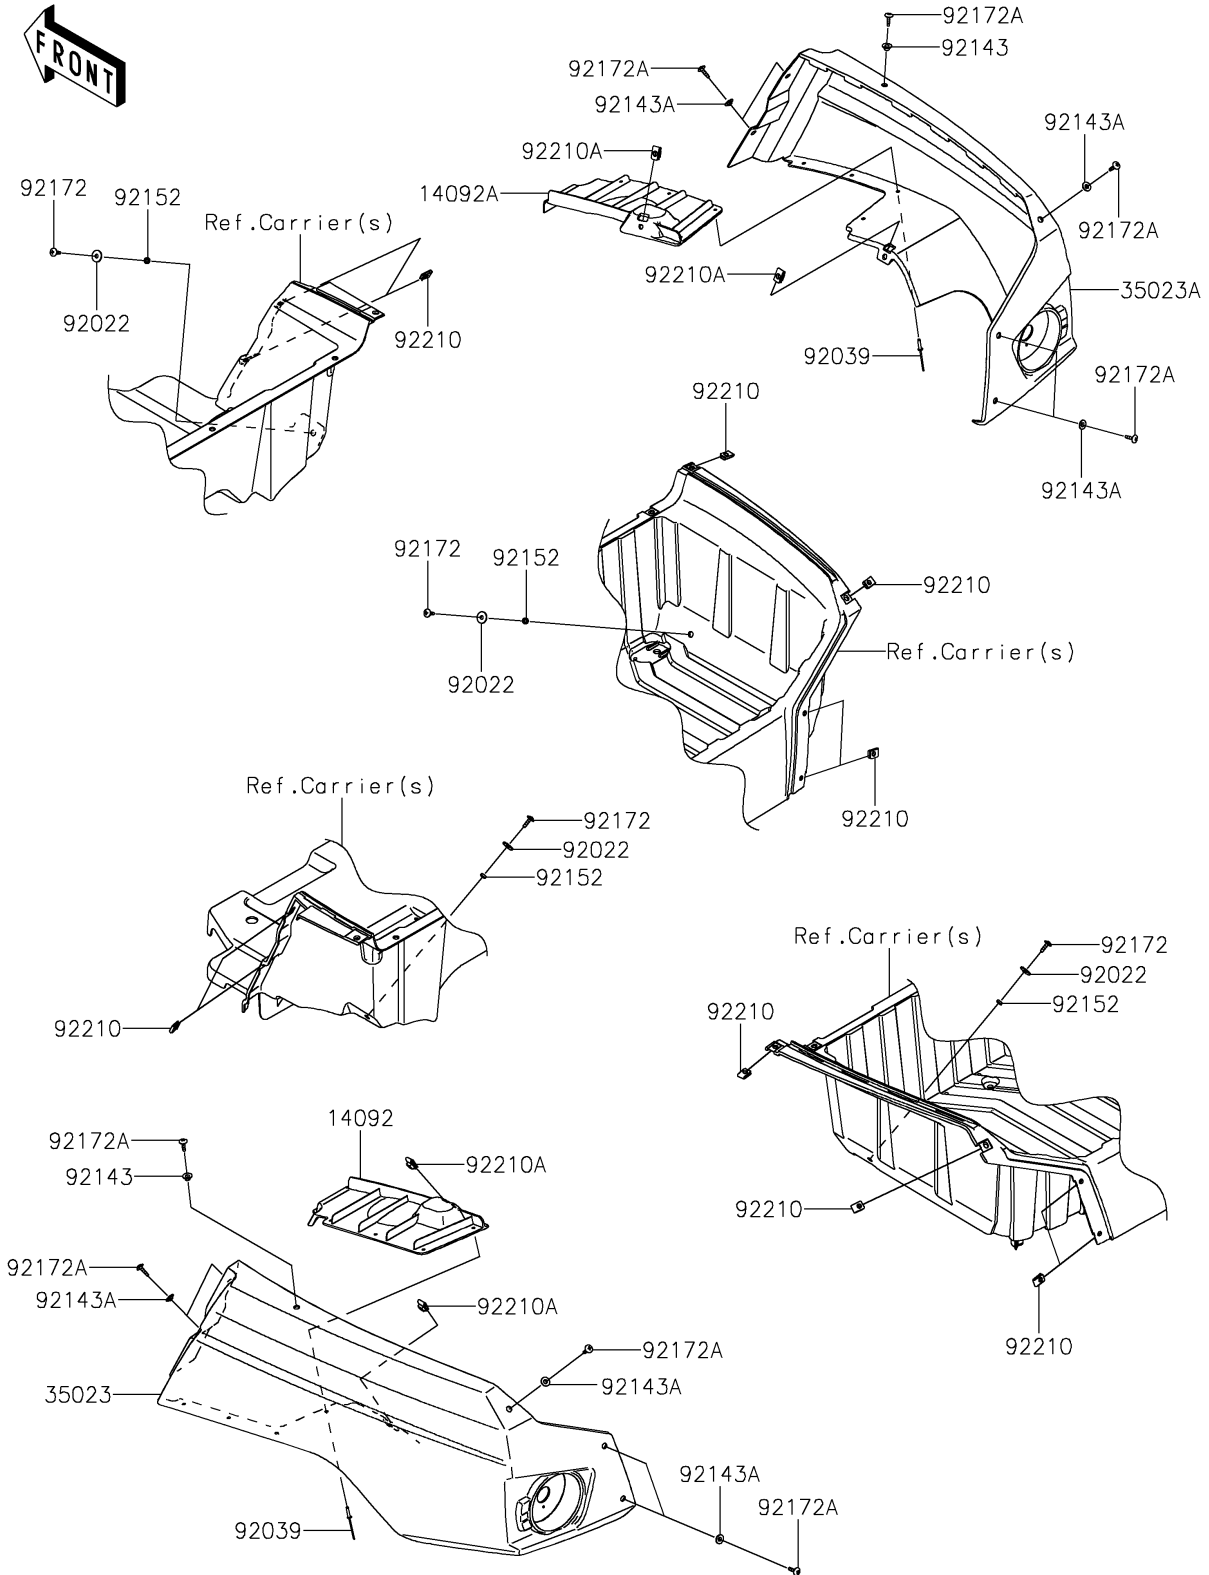

2019 TERYX4™ LE CAMO PARTS DIAGRAM

Rear Fender(s)

F2172

2019 TERYX4™ LE CAMO PARTS LIST

Rear Fender(s)

ITEM NAME	PART NUMBER	QUANTITY
COVER,INNER,LH (Ref # 14092)	14092-0863	1
COVER,INNER,RH (Ref # 14092A)	14092-0864	1
FENDER-REAR,LH,S.BLACK (Ref # 35023)	35023-0307-839	1
FENDER-REAR,RH,S.BLACK (Ref # 35023A)	35023-0308-839	1
WASHER,6.5X20X1.6,BLACK (Ref # 92022)	92022-1346	4
RIVET,5X23.3 (Ref # 92039)	92039-0769	8
COLLAR (Ref # 92143)	92143-1057	2
COLLAR (Ref # 92143A)	92143-1087	10
COLLAR,6.3X10X3 (Ref # 92152)	92152-1834	4
SCREW,6X18 (Ref # 92172)	92172-0002	4
SCREW,TAPPING,6X20 (Ref # 92172A)	92172-0488	12
NUT,LEAF SPRING,6MM (Ref # 92210)	92210-0624	12
NUT,6MM (Ref # 92210A)	92210-0891	4