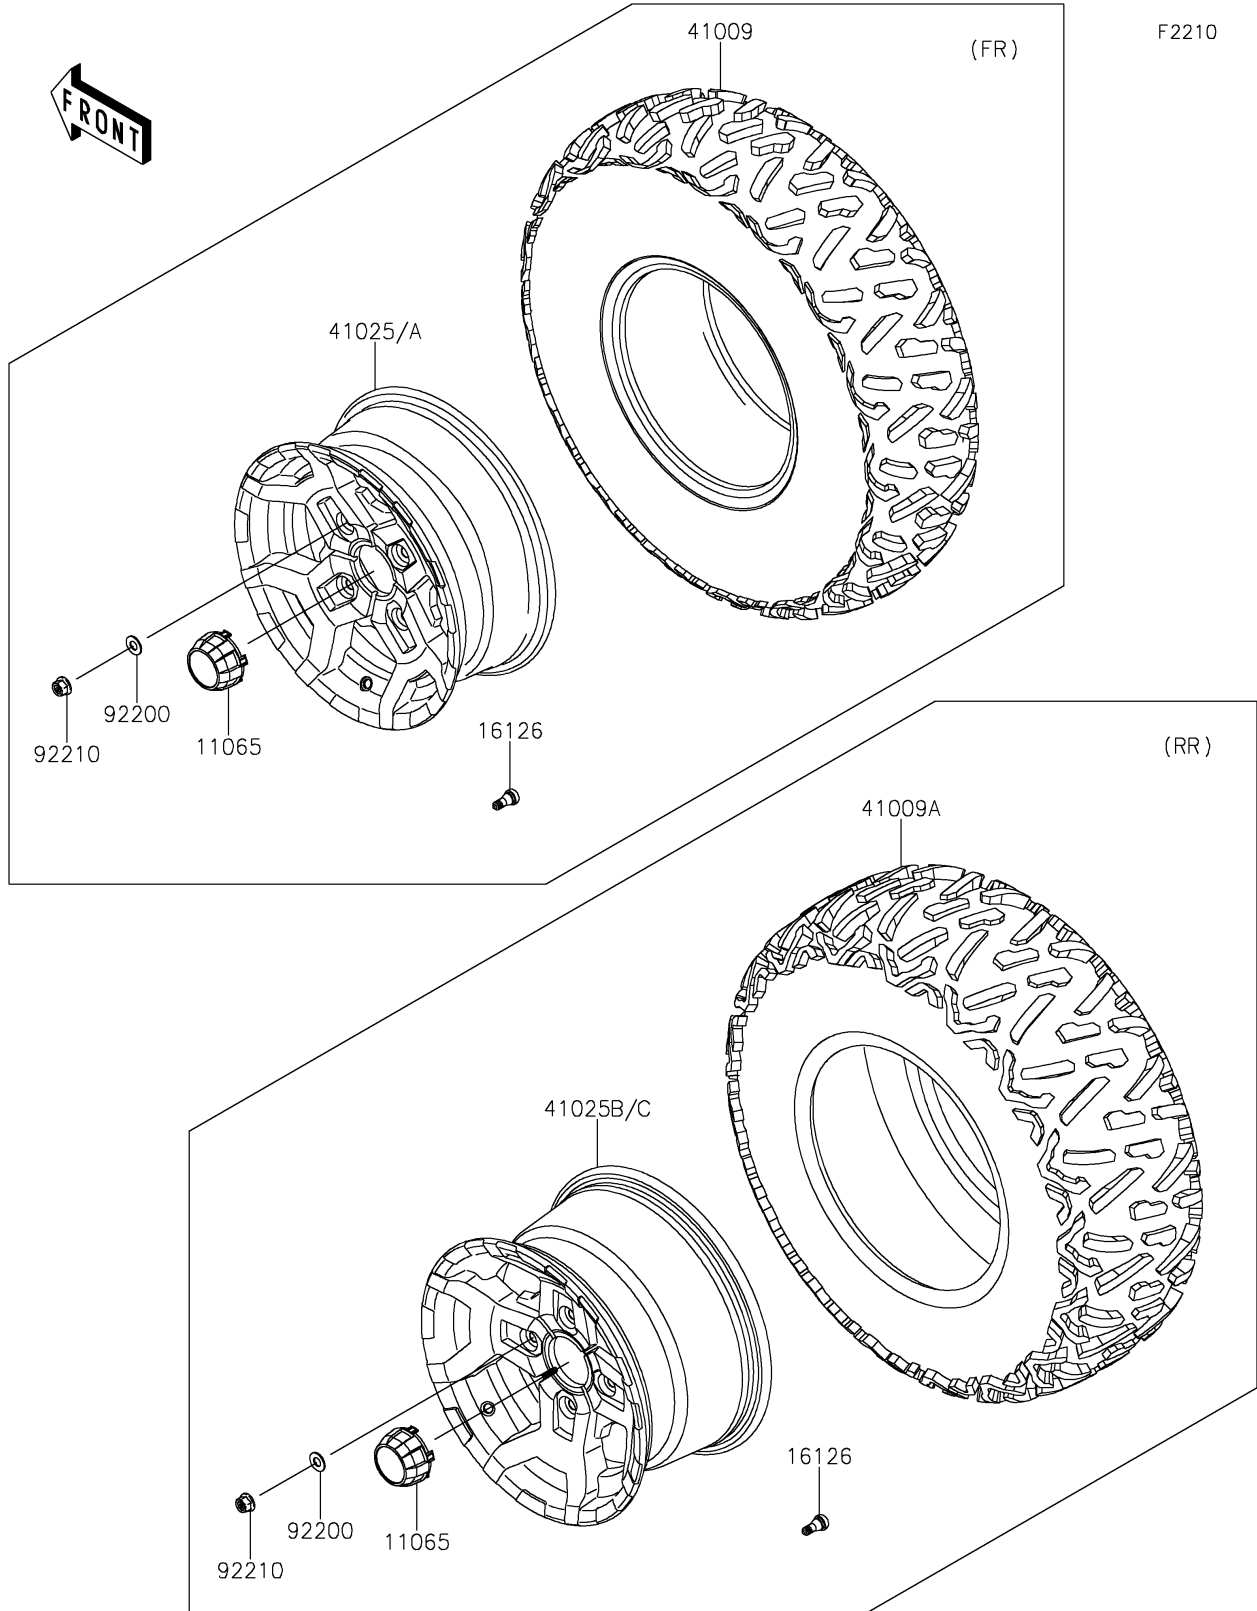

2019 TERYX4™ LE CAMO PARTS DIAGRAM

Wheels/Tires

2019 TERYX4™ LE CAMO PARTS LIST

Wheels/Tires

ITEM NAME	PART NUMBER	QUANTITY
CAP,WHEEL,F.BLACK (Ref # 11065)	11065-0893-6Z	4
VALVE (Ref # 16126)	16126-4001	4
TIRE,FR,27X9.00R14 6PR,BIGHORN2.0 (Ref # 41009)	41009-0589	2
TIRE,RR,27X11.00R14 6PR,BIGHORN2 (Ref # 41009A)	41009-0590	2
RIM,FR,14X6.0AT,F.S.BLACK (Ref # 41025A)	41025-0357-397	2
RIM,RR,14X8.0AT,F.S.BLACK (Ref # 41025C)	41025-0358-397	2
WASHER,12.1X25X1.6 (Ref # 92200)	92200-0455	16
NUT,12MM (Ref # 92210)	92210-0603	16