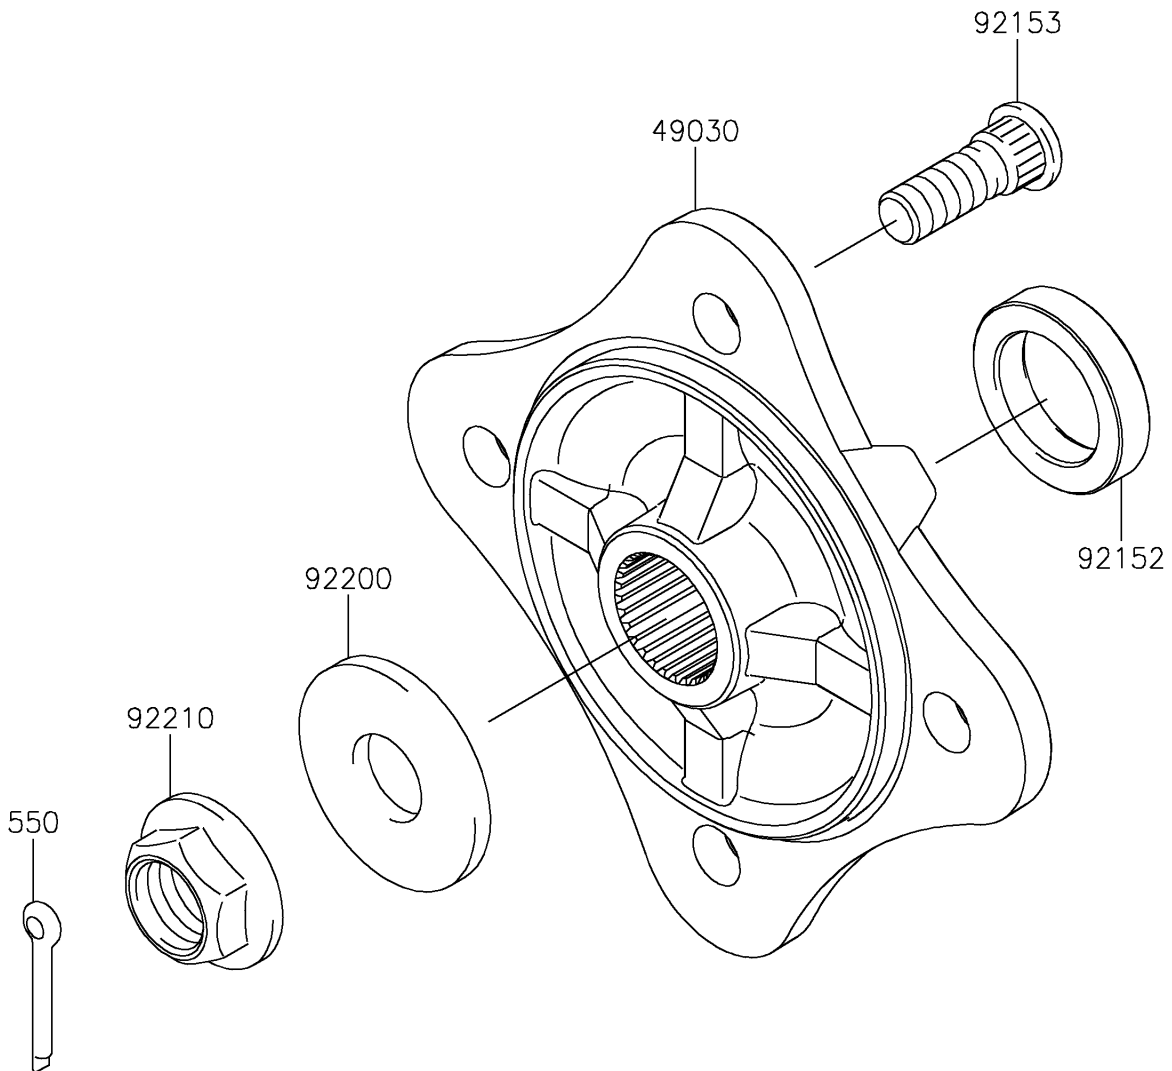

2019 TERYX4™ LE CAMO PARTS DIAGRAM

Rear Hubs/Brakes

F2240

2019 TERYX4™ LE CAMO PARTS LIST

Rear Hubs/Brakes

ITEM NAME	PART NUMBER	QUANTITY
HUB,RR (Ref # 49030)	49030-0563	2
COLLAR,30.1X44X9 (Ref # 92152)	92152-1700	2
BOLT,12MM (Ref # 92153)	92153-1915	8
WASHER,20.3X52.0X4.5 (Ref # 92200)	92200-1739	2
NUT,FLANGED,20MM (Ref # 92210)	92210-2093	2
PIN-COTTER,4.0X30 (Ref # 550)	550AA4030	2