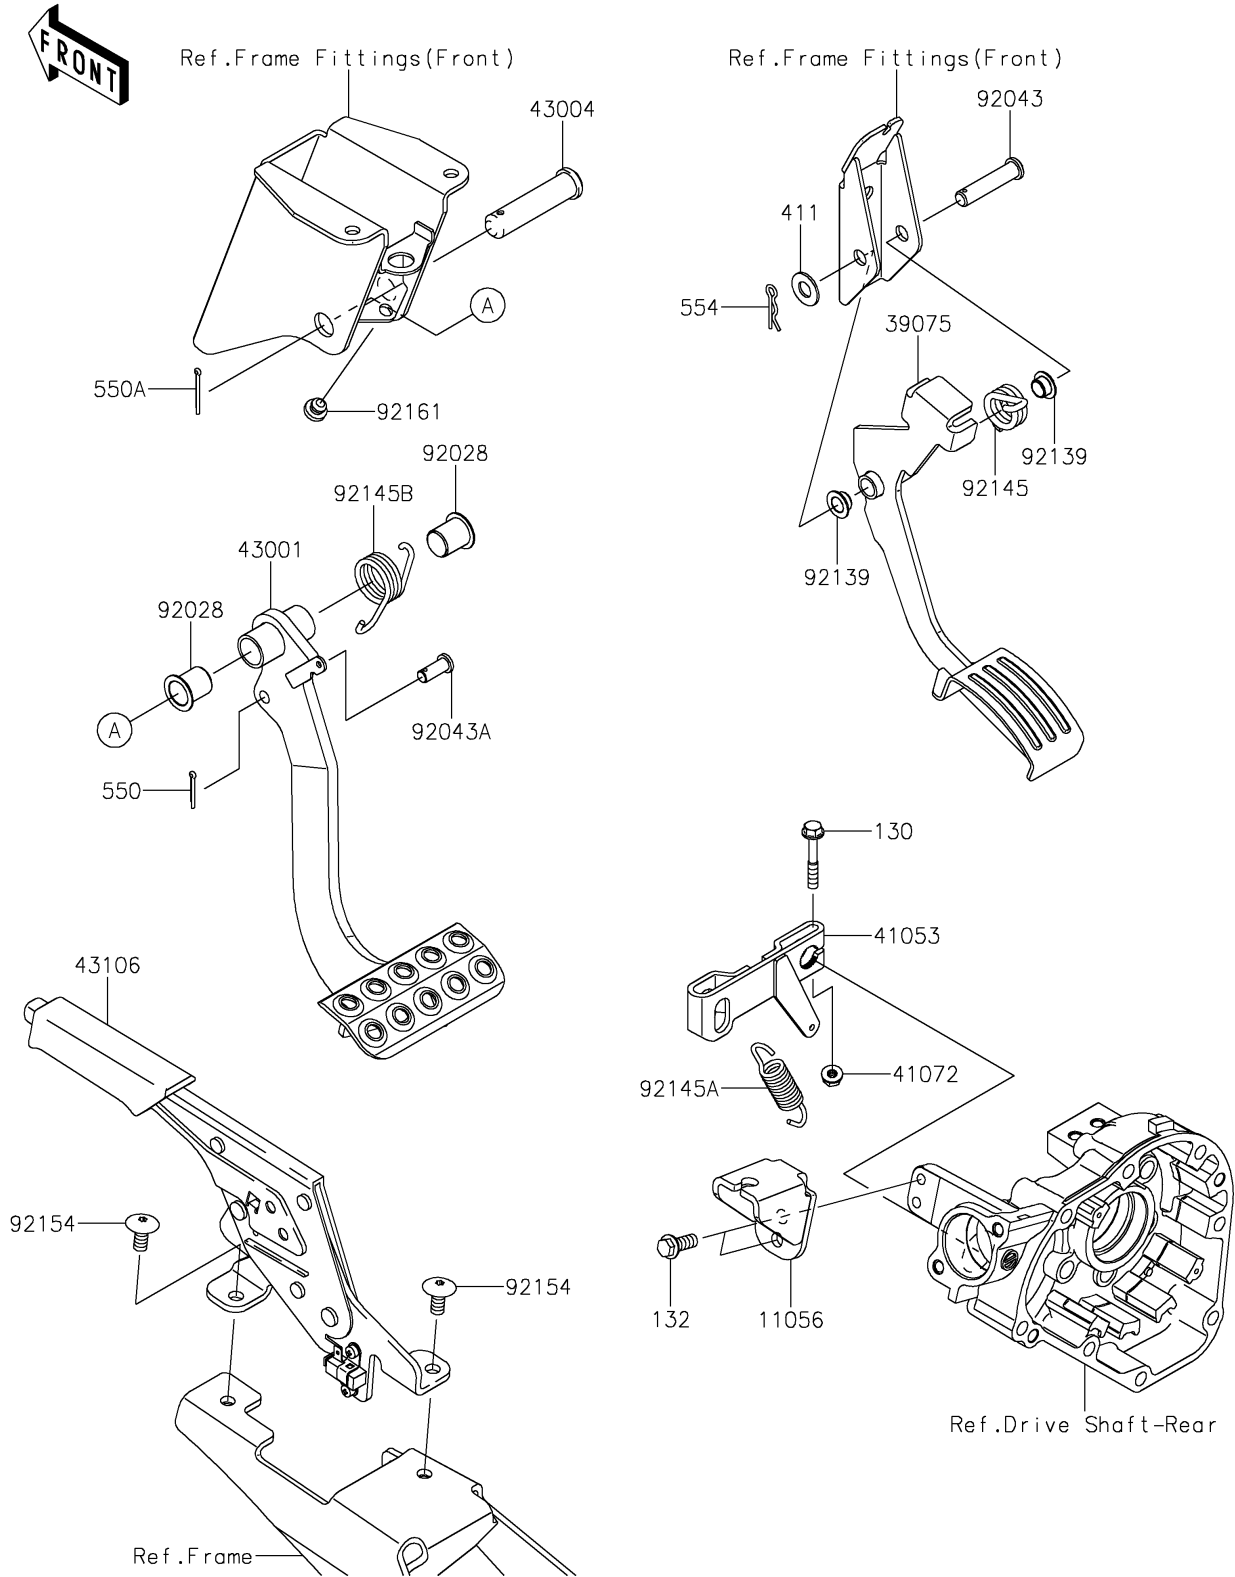

2019 TERYX4™ LE CAMO PARTS DIAGRAM

Brake Pedal/Throttle Lever

F2260

2019 TERYX4™ LE CAMO PARTS LIST

Brake Pedal/Throttle Lever

ITEM NAME	PART NUMBER	QUANTITY
BRACKET (Ref # 11056)	11056-2267	1
LEVER-THROTTLE (Ref # 39075)	39075-0019	1
LEVER-BRAKE CAM (Ref # 41053)	41053-0023	1
NUT,6MM (Ref # 41072)	41072-007	1
LEVER-BRAKE,PEDAL (Ref # 43001)	43001-0739	1
SHAFT-BRAKE (Ref # 43004)	43004-1128	1
LEVER-ASSY-PARKING BRAKE (Ref # 43106)	43106-0005	1
BUSHING (Ref # 92028)	92028-1571	2
PIN,10X42.5 (Ref # 92043)	92043-0707	1
PIN (Ref # 92043A)	92043-1039	1
BUSHING (Ref # 92139)	92139-0230	2
SPRING,THROTTLE (Ref # 92145)	92145-0831	1
SPRING,BRAKE CAM LEVER (Ref # 92145A)	92145-0880	1
SPRING,BRAKE PEDAL RETURN (Ref # 92145B)	92145-1615	1
BOLT-FLANGED,8X18 (Ref # 92154)	92154-2692	2
DAMPER (Ref # 92161)	92161-1084	1
BOLT-FLANGED,6X40 (Ref # 130)	130CA0640	1
BOLT-FLANGED-SMALL,8X20 (Ref # 132)	132BA0820	2
WASHER-PLAIN,10MM (Ref # 411)	411AA1000	1
PIN-COTTER,2.5X18 (Ref # 550)	550AA2518	1
PIN-COTTER,2.5X25 (Ref # 550A)	550AA2525	1
PIN-SNAP,10MM (Ref # 554)	554DA1000	1