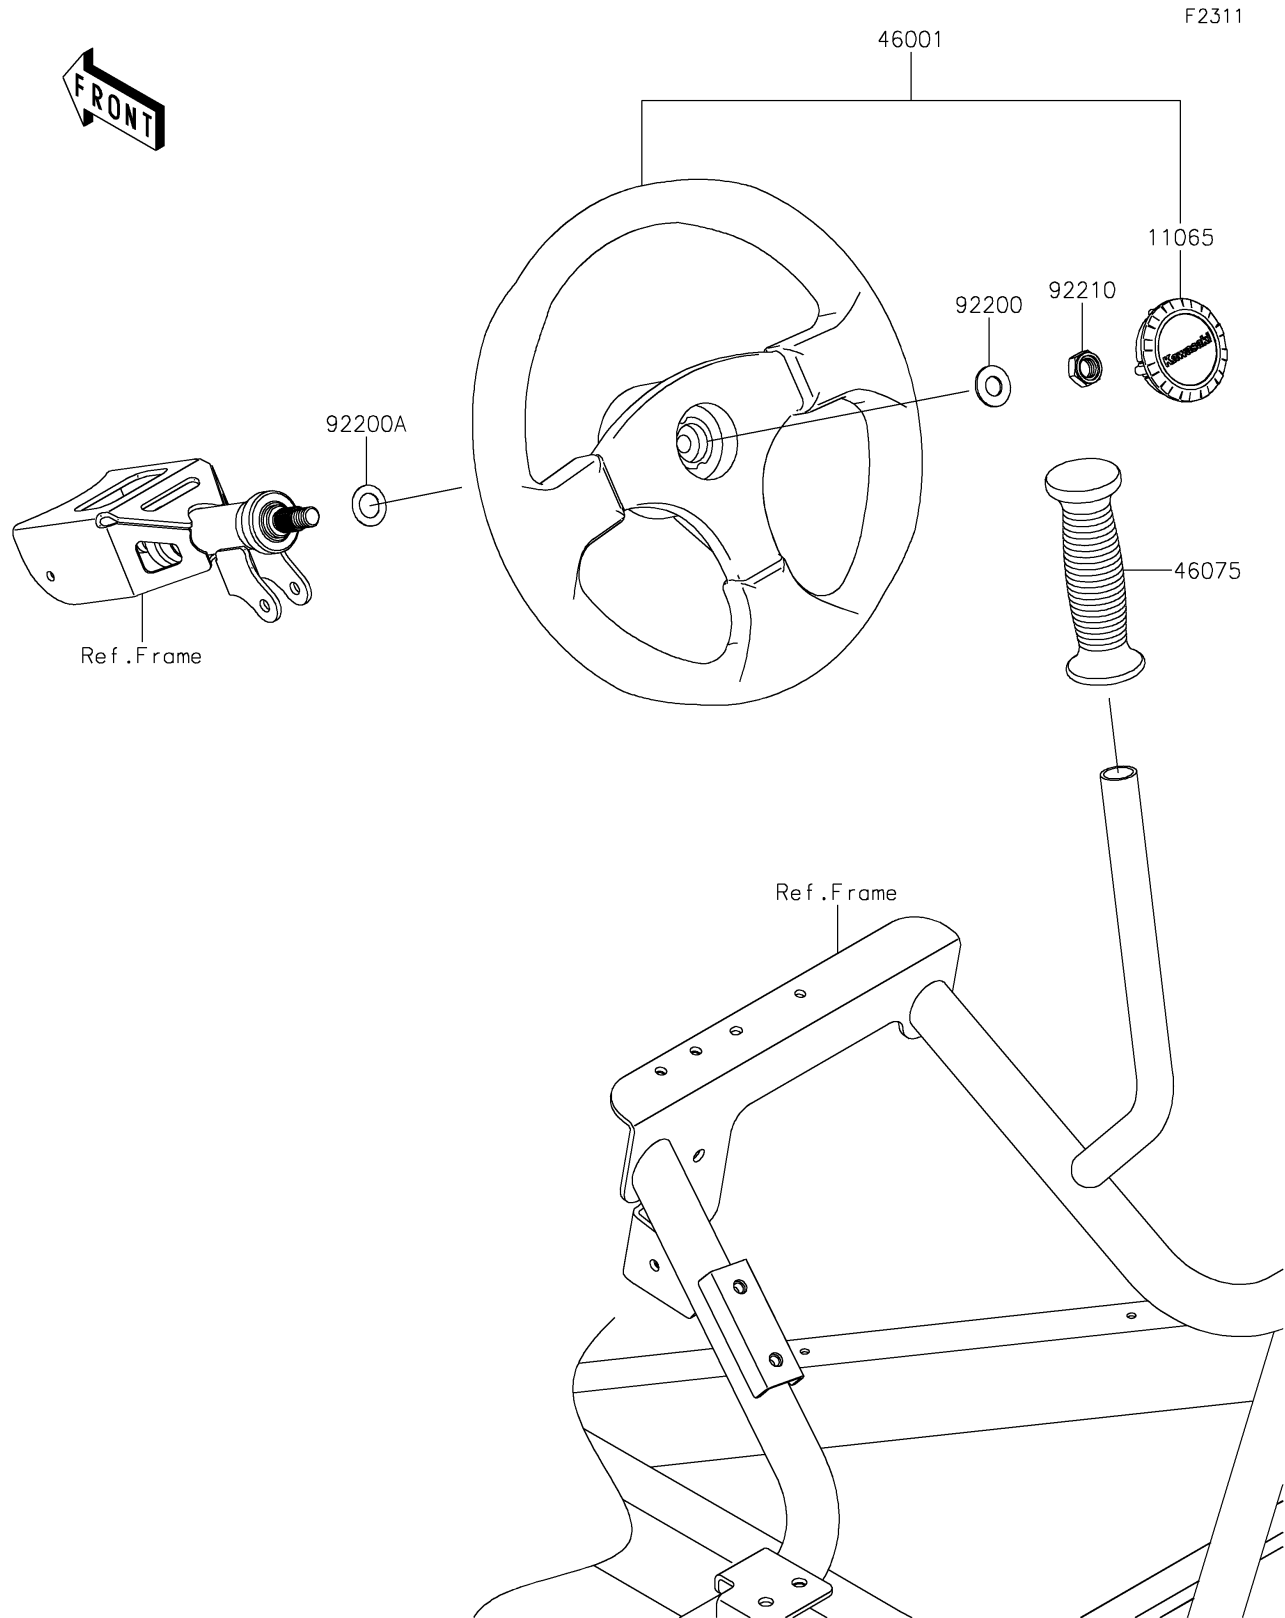

2019 TERYX4™ LE CAMO PARTS DIAGRAM

Steering Wheel

2019 TERYX4™ LE CAMO PARTS LIST

Steering Wheel

ITEM NAME	PART NUMBER	QUANTITY
CAP,HANDLE (Ref # 11065)	11065-0171	1
HANDLE-ASSY (Ref # 46001)	46001-0005	1
GRIP (Ref # 46075)	46075-0582	1
WASHER,12.1X25X1.6 (Ref # 92200)	92200-0455	1
WASHER,15X25X1.6 (Ref # 92200A)	92200-0460	1
NUT,LOCK,12MM (Ref # 92210)	92210-1249	1