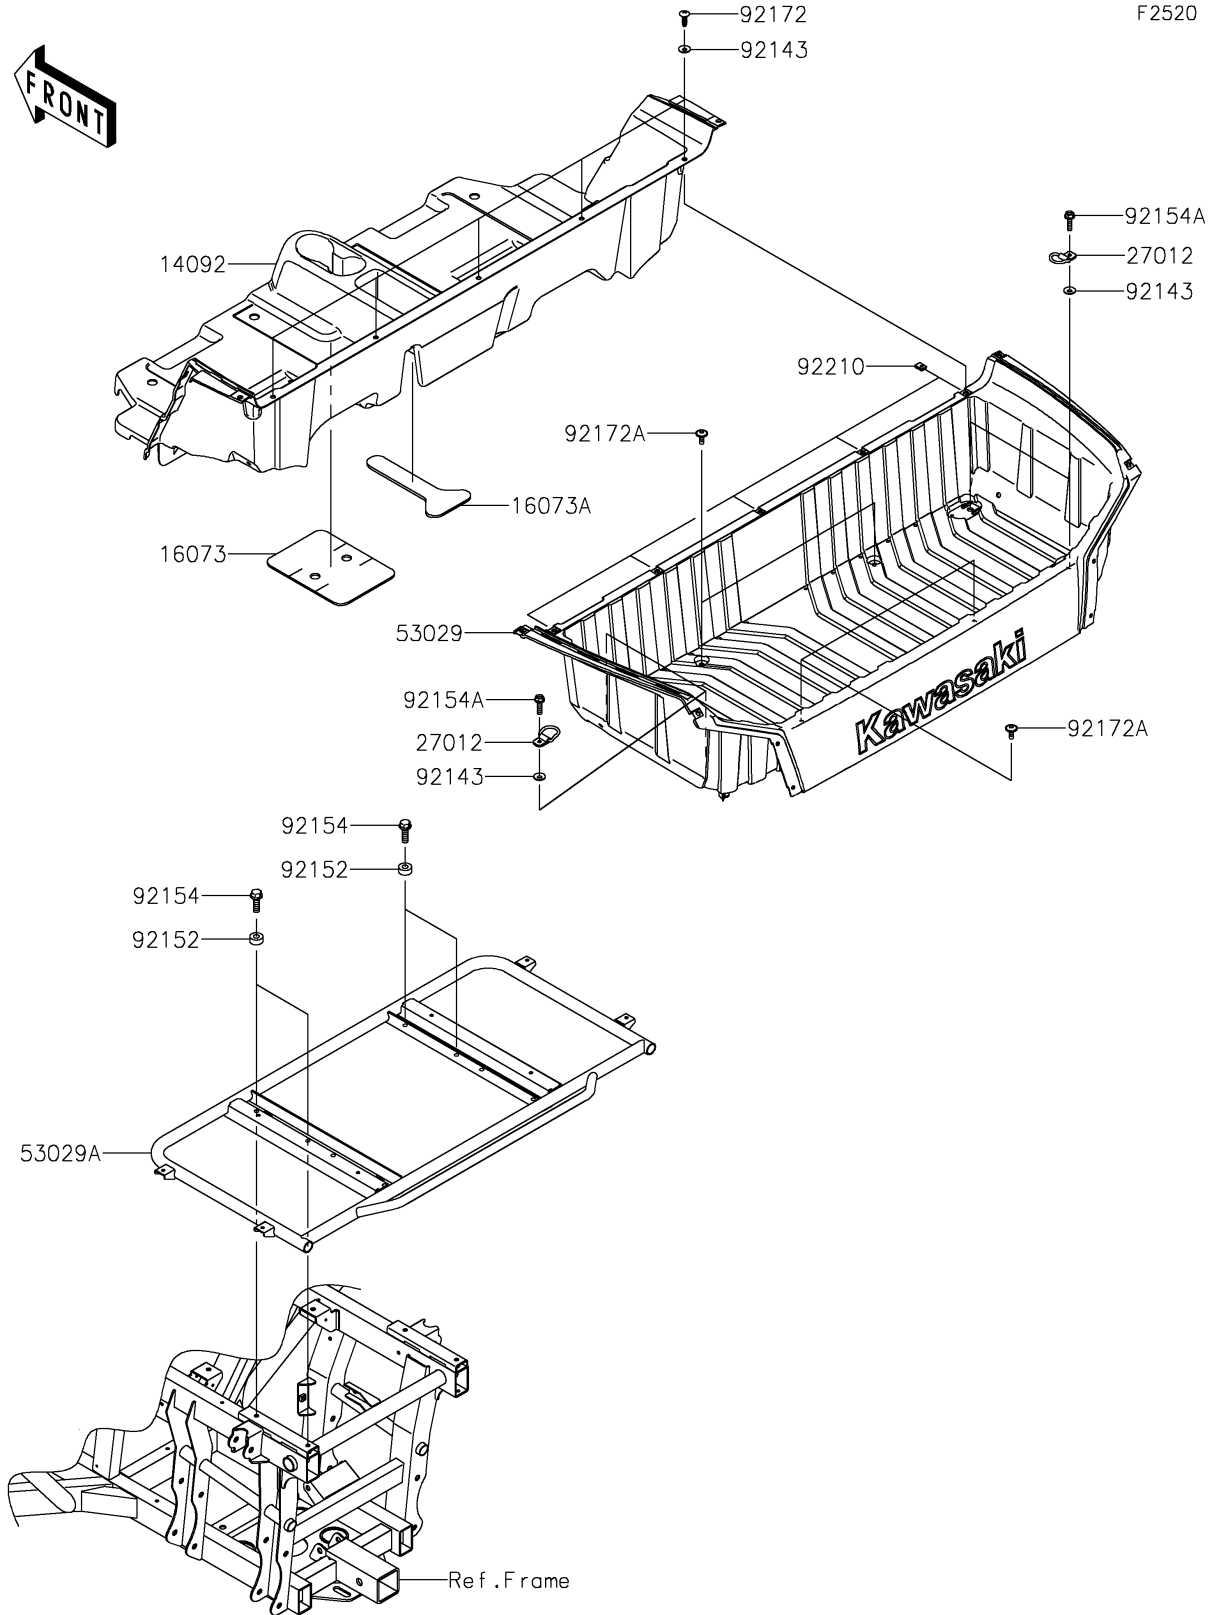

# 2019 TERYX4™ LE CAMO PARTS DIAGRAM

Carrier(s)

## 2019 TERYX4™ LE CAMO PARTS LIST

Carrier(s)

ITEM NAME	PART NUMBER	QUANTITY
COVER,RR CONSOLE (Ref # 14092)	14092-1057	1
INSULATOR,CENTER CONSOLE (Ref # 16073)	16073-0803	1
INSULATOR (Ref # 16073A)	16073-0842	1
HOOK (Ref # 27012)	27012-0783	4
CARRIER (Ref # 53029)	53029-0309	1
CARRIER (Ref # 53029A)	53029-0352	1
COLLAR (Ref # 92143)	92143-1087	9
COLLAR,8.2X18X8 (Ref # 92152)	92152-1553	4
BOLT,FLANGED,8X25 (Ref # 92154)	92154-1302	4
BOLT,FLANGED,6X22 (Ref # 92154A)	92154-1356	4
SCREW,TAPPING,6X20 (Ref # 92172)	92172-0488	5
SCREW,6X16 (Ref # 92172A)	92172-0711	4
NUT,LEAF SPRING,6MM (Ref # 92210)	92210-0624	5