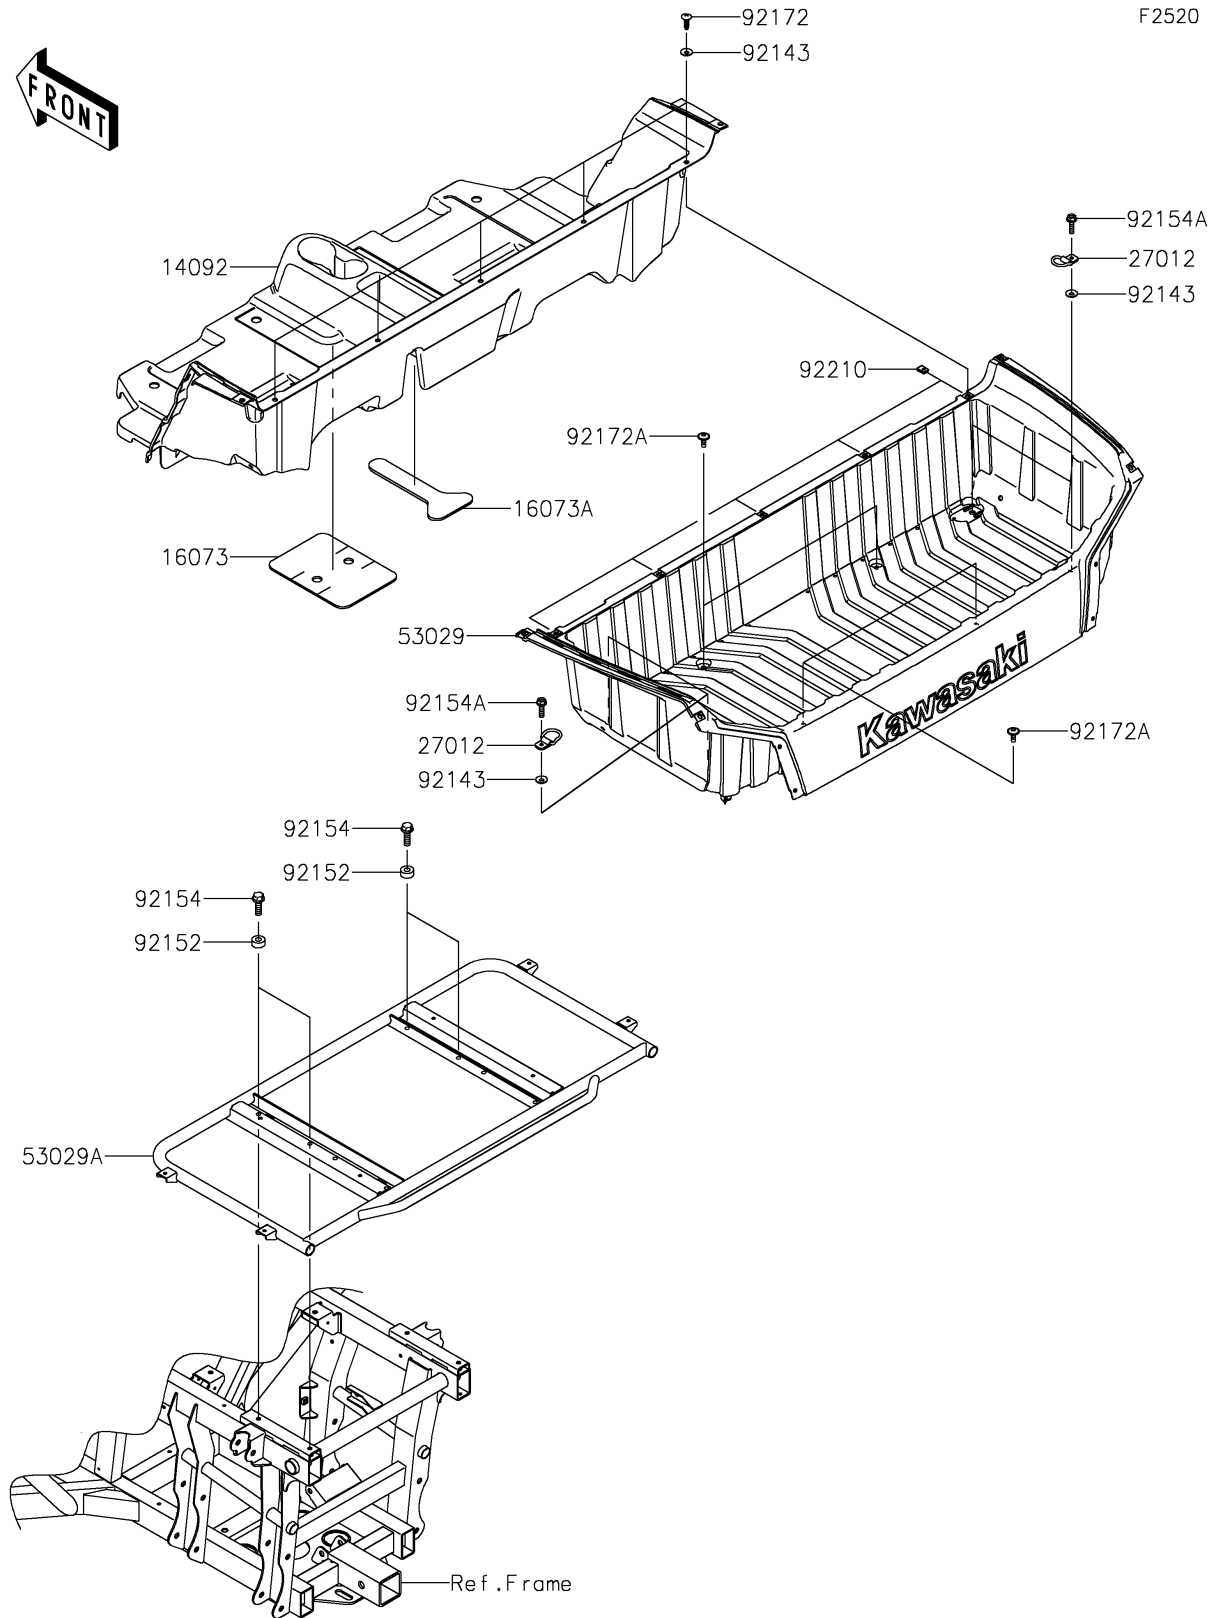

# 2020 TERYX4™ LE CAMO PARTS DIAGRAM

Carrier(s)

## 2020 TERYX4™ LE CAMO PARTS LIST

Carrier(s)

ITEM NAME	PART NUMBER	QUANTITY
COVER,RR CONSOLE (Ref # 14092)	14092-1057	1
INSULATOR,CENTER CONSOLE (Ref # 16073)	16073-0803	1
INSULATOR (Ref # 16073A)	16073-0842	1
HOOK (Ref # 27012)	27012-0783	4
CARRIER (Ref # 53029)	53029-0309	1
CARRIER (Ref # 53029A)	53029-0352	1
COLLAR (Ref # 92143)	92143-1087	9
COLLAR,8.2X18X8 (Ref # 92152)	92152-1553	4
BOLT,FLANGED,8X25 (Ref # 92154)	92154-1302	4
BOLT,FLANGED,6X22 (Ref # 92154A)	92154-1356	4
SCREW,TAPPING,6X20 (Ref # 92172)	92172-0488	5
SCREW,6X16 (Ref # 92172A)	92172-0711	4
NUT,LEAF SPRING,6MM (Ref # 92210)	92210-0624	5