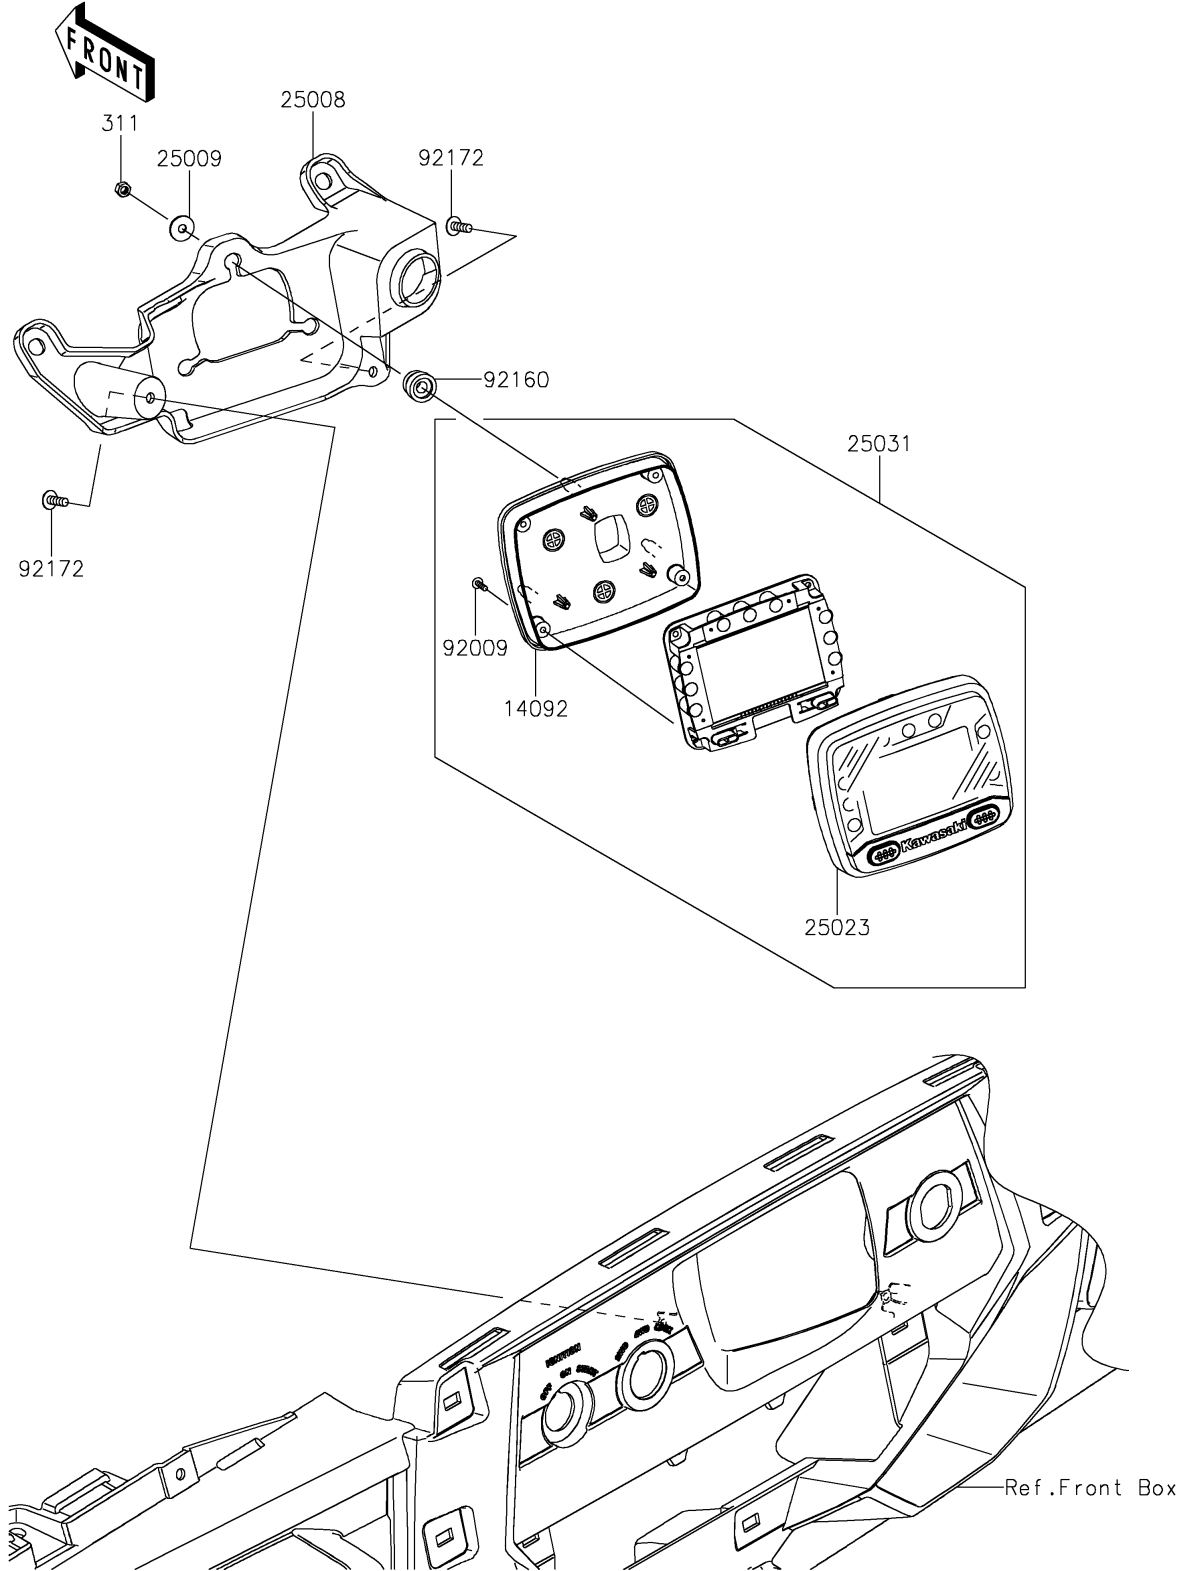

# 2019 TERYX4™ LE CAMO PARTS DIAGRAM

Meter(s)

F2530

## 2019 TERYX4™ LE CAMO PARTS LIST

Meter(s)

ITEM NAME	PART NUMBER	QUANTITY
COVER,METER,LWR (Ref # 14092)	14092-0834	1
BRACKET-METER (Ref # 25008)	25008-0043	1
WASHER,5.2X16X1.2 (Ref # 25009)	25009-004	3
COVER-METER CASE,UPP (Ref # 25023)	25023-0075	1
METER-ASSY,LCD (Ref # 25031)	25031-0692	1
SCREW,TAPPING,3X12 (Ref # 92009)	92009-1255	4
DAMPER (Ref # 92160)	92160-1460	3
SCREW,TAPPING,5X14 (Ref # 92172)	92172-0265	2
NUT-HEX,5MM (Ref # 311)	311AB0500	3