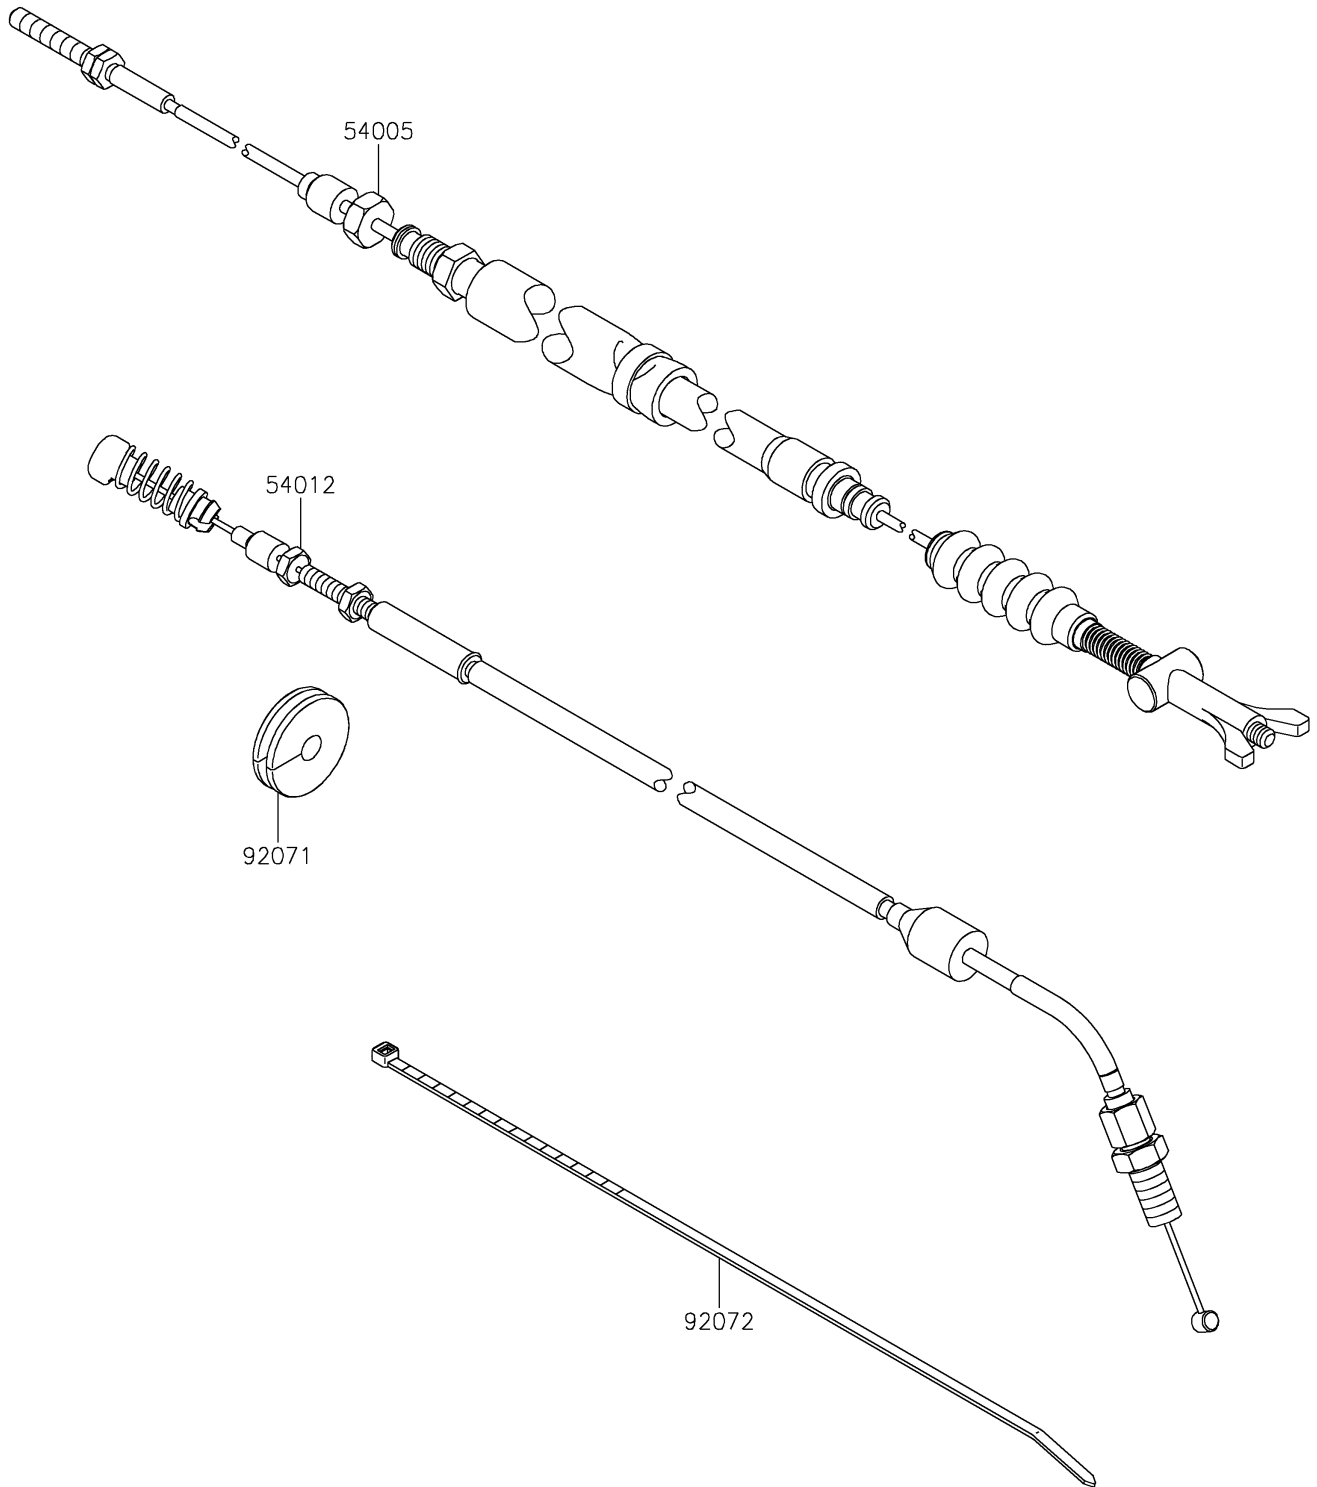

2019 TERYX4™ LE CAMO PARTS DIAGRAM

Cables

F2540

2019 TERYX4™ LE CAMO PARTS LIST

Cables

ITEM NAME	PART NUMBER	QUANTITY
CABLE-BRAKE (Ref # 54005)	54005-0042	1
CABLE-THROTTLE (Ref # 54012)	54012-0700	1
GROMMET (Ref # 92071)	92071-1136	1
BAND,L=292.1 (Ref # 92072)	92072-3509	1