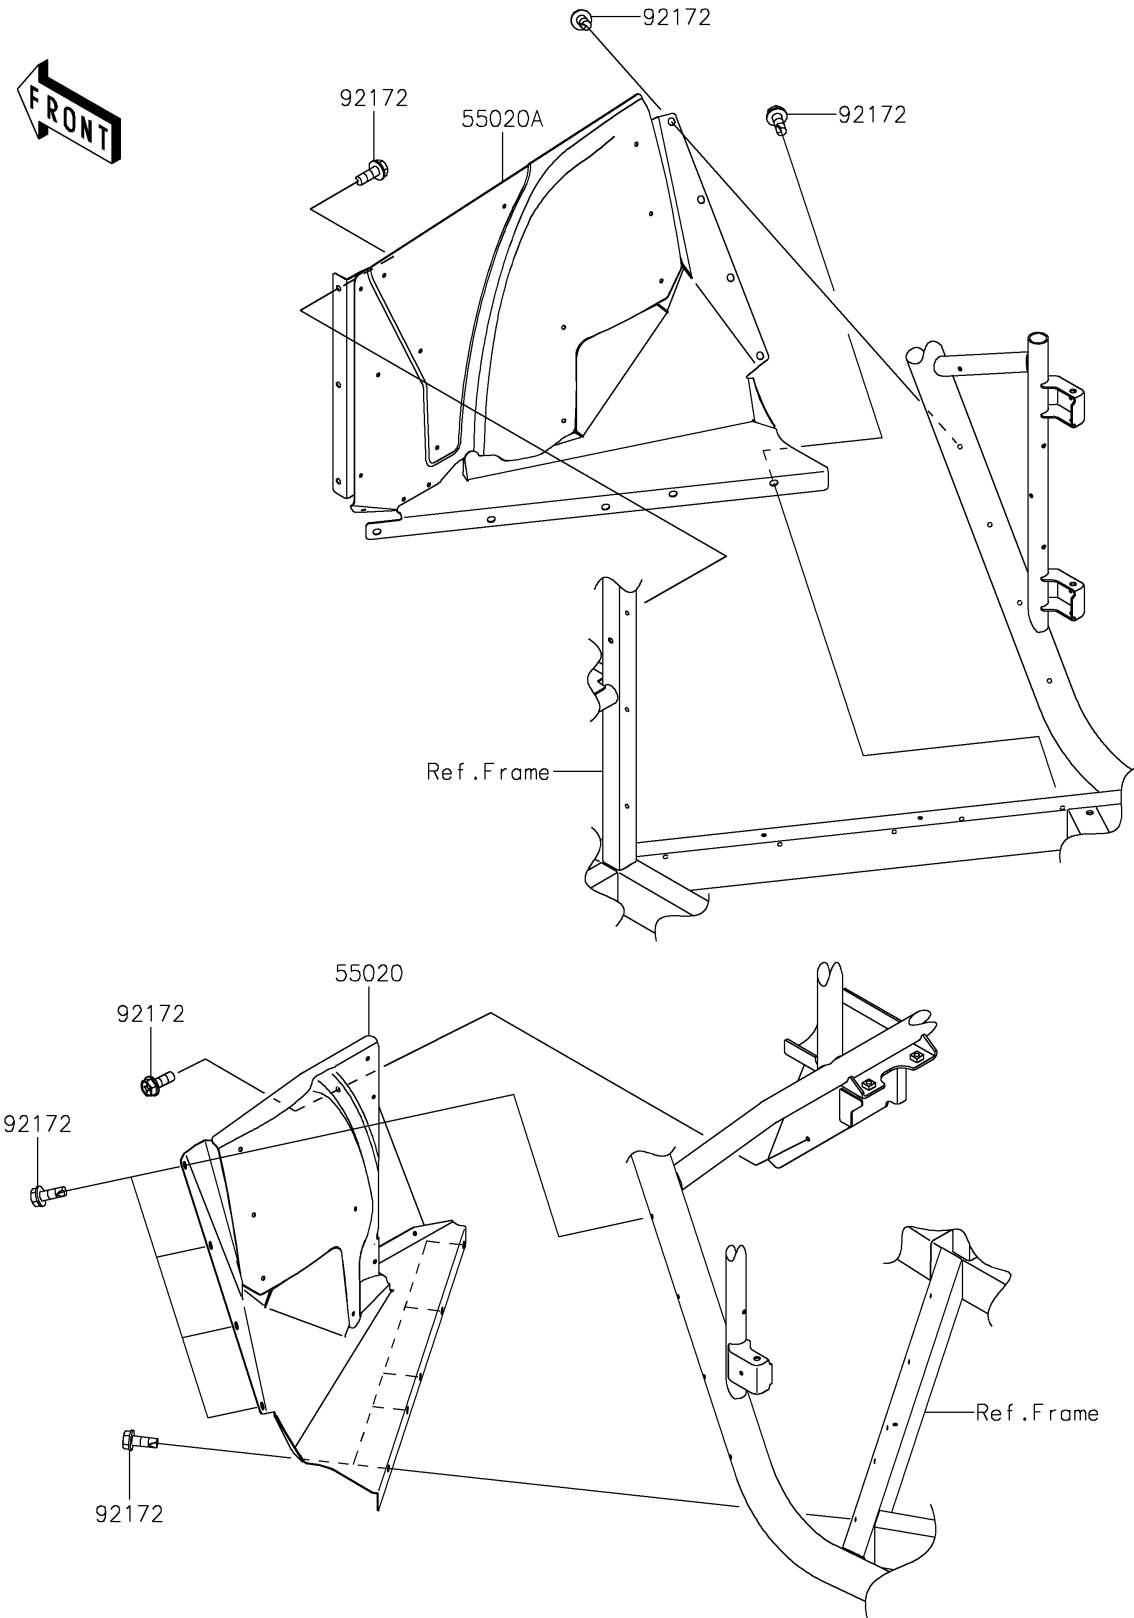

2019 TERYX4™ LE CAMO PARTS DIAGRAM

Guard(s)

F2680

2019 TERYX4™ LE CAMO PARTS LIST

Guard(s)

ITEM NAME	PART NUMBER	QUANTITY
GUARD,1PIECE,LH (Ref # 55020)	55020-2167	1
GUARD,1PIECE,RH (Ref # 55020A)	55020-2168	1
SCREW,TAPPING,6X16 (Ref # 92172)	92172-0869	22