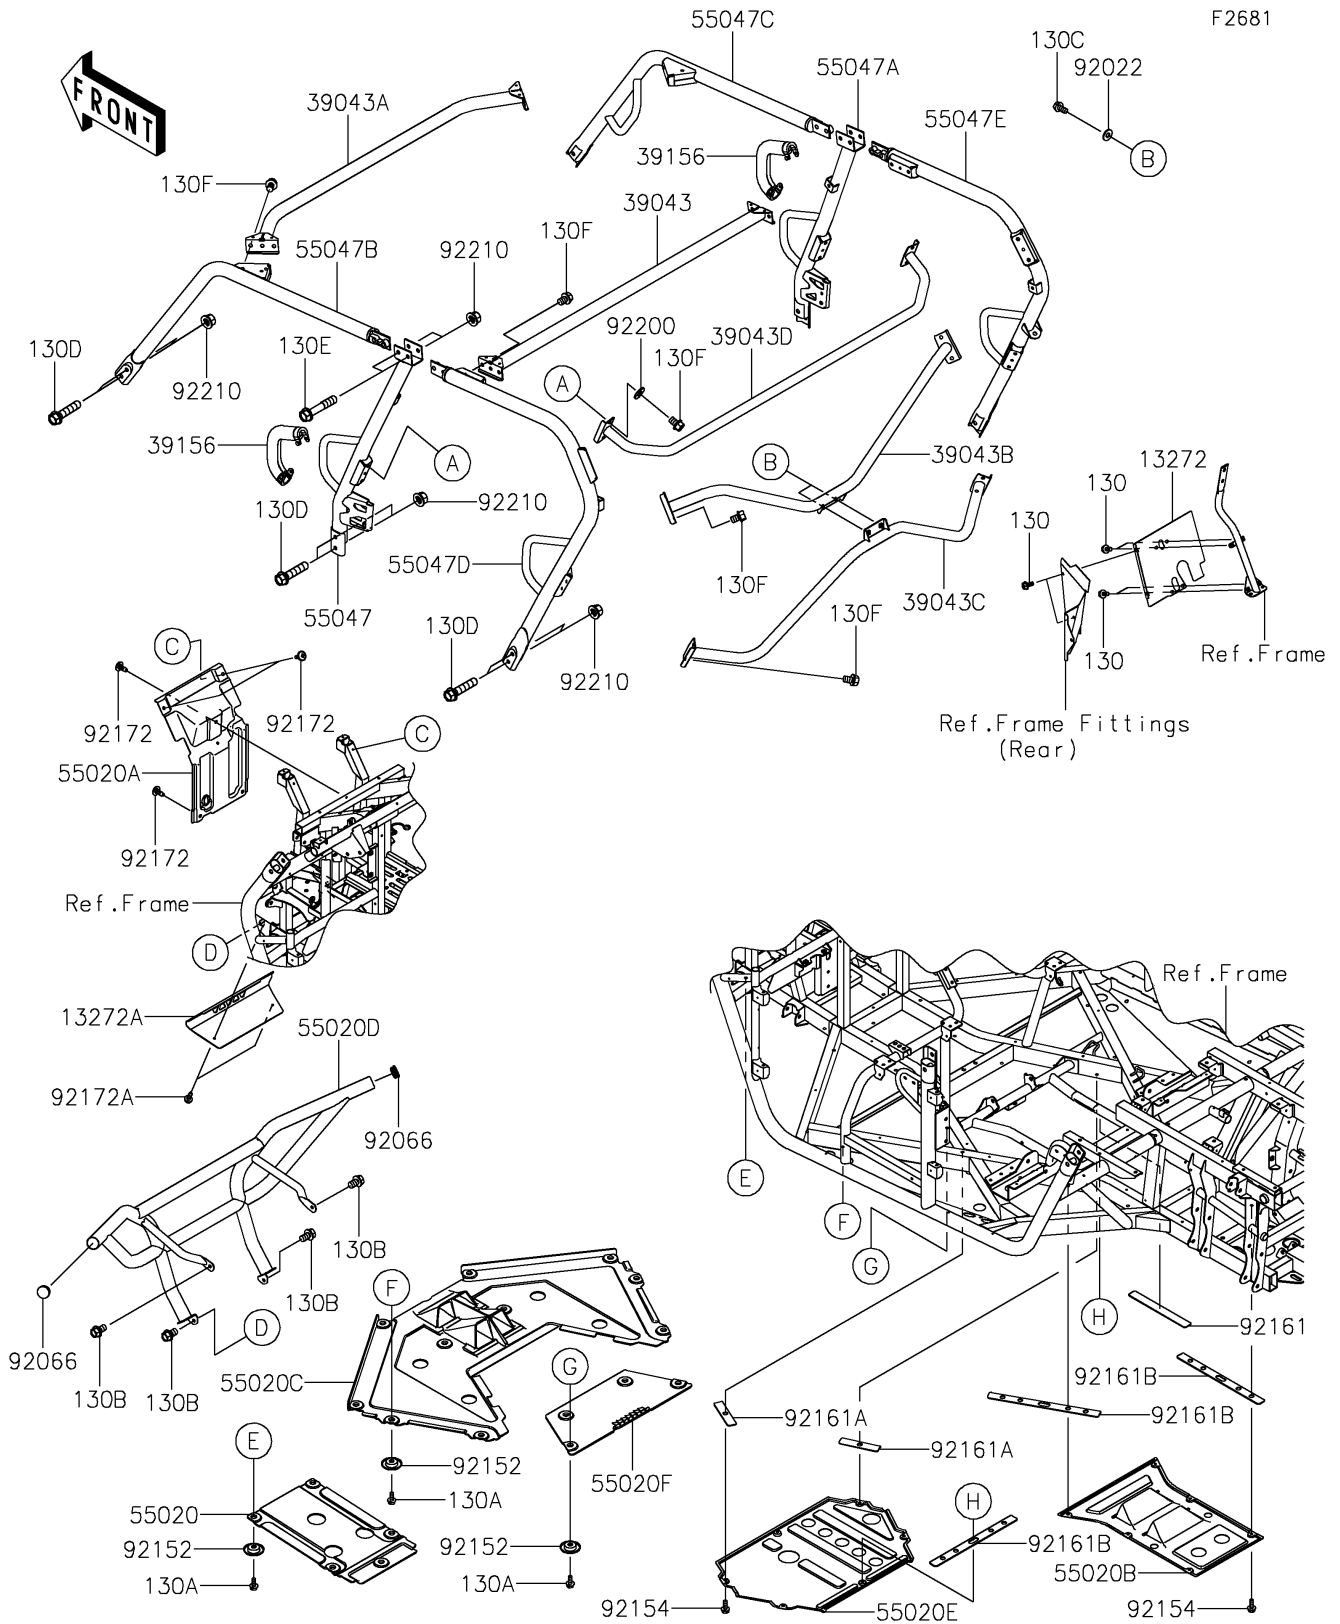

2019 TERYX4™ LE CAMO PARTS DIAGRAM

Guards/Cab Frame

F2681

2019 TERYX4™ LE CAMO PARTS LIST

Guards/Cab Frame

ITEM NAME	PART NUMBER	QUANTITY
PLATE (Ref # 13272)	13272-2064	1
PLATE,FRONT,T.BLACK (Ref # 13272A)	13272-2232-388	1
CROSSMEMBER-COMP,UPP,RR,T.BLK (Ref # 39043)	39043-0009-388	1
CROSSMEMBER-COMP,UPP,FR,T.BLK (Ref # 39043A)	39043-0010-388	1
CROSSMEMBER-COMP,UPP,T.BLACK (Ref # 39043B)	39043-0011-388	1
CROSSMEMBER-COMP,LWR,T.BLACK (Ref # 39043C)	39043-0012-388	1
CROSSMEMBER-COMP,CNT,LWR,T.BLK (Ref # 39043D)	39043-0325-388	1
PAD,SHOULDER (Ref # 39156)	39156-0939	2
GUARD,SKID,FR (Ref # 55020)	55020-0723	1
GUARD,FR FRAME (Ref # 55020A)	55020-0741	1
GUARD,SKID,RR (Ref # 55020B)	55020-0812	1
GUARD,SKID,FR MIDDLE (Ref # 55020C)	55020-0890	1
GUARD,FRONT,T.BLACK (Ref # 55020D)	55020-1859-388	1
GUARD,SKID,CNT (Ref # 55020E)	55020-1884	1
GUARD (Ref # 55020F)	55020-1951	1
BAR-COMP,B-PILLAR,LH,T.BLACK (Ref # 55047)	55047-0357-388	1
BAR-COMP,B-PILLAR,RH,T.BLACK (Ref # 55047A)	55047-0358-388	1
BAR-COMP,A-PILLAR,LH,T.BLACK (Ref # 55047B)	55047-0368-388	1
BAR-COMP,A-PILLAR,RH,T.BLACK (Ref # 55047C)	55047-0369-388	1
BAR-COMP,C-PILLAR,LH,T.BLACK (Ref # 55047D)	55047-0370-388	1
BAR-COMP,C-PILLAR,RH,T.BLACK (Ref # 55047E)	55047-0371-388	1
WASHER,8.5X20X1.6,BLACK (Ref # 92022)	92022-1317	2
PLUG,42MM (Ref # 92066)	92066-0830	2
COLLAR (Ref # 92152)	92152-0784	19
BOLT,FLANGED,6X16 (Ref # 92154)	92154-0887	12
DAMPER,32X270X3 (Ref # 92161)	92161-1597	1
DAMPER,32X140X3 (Ref # 92161A)	92161-1598	2
DAMPER,32X390X3 (Ref # 92161B)	92161-1599	5
SCREW,6X16 (Ref # 92172)	92172-0826	4