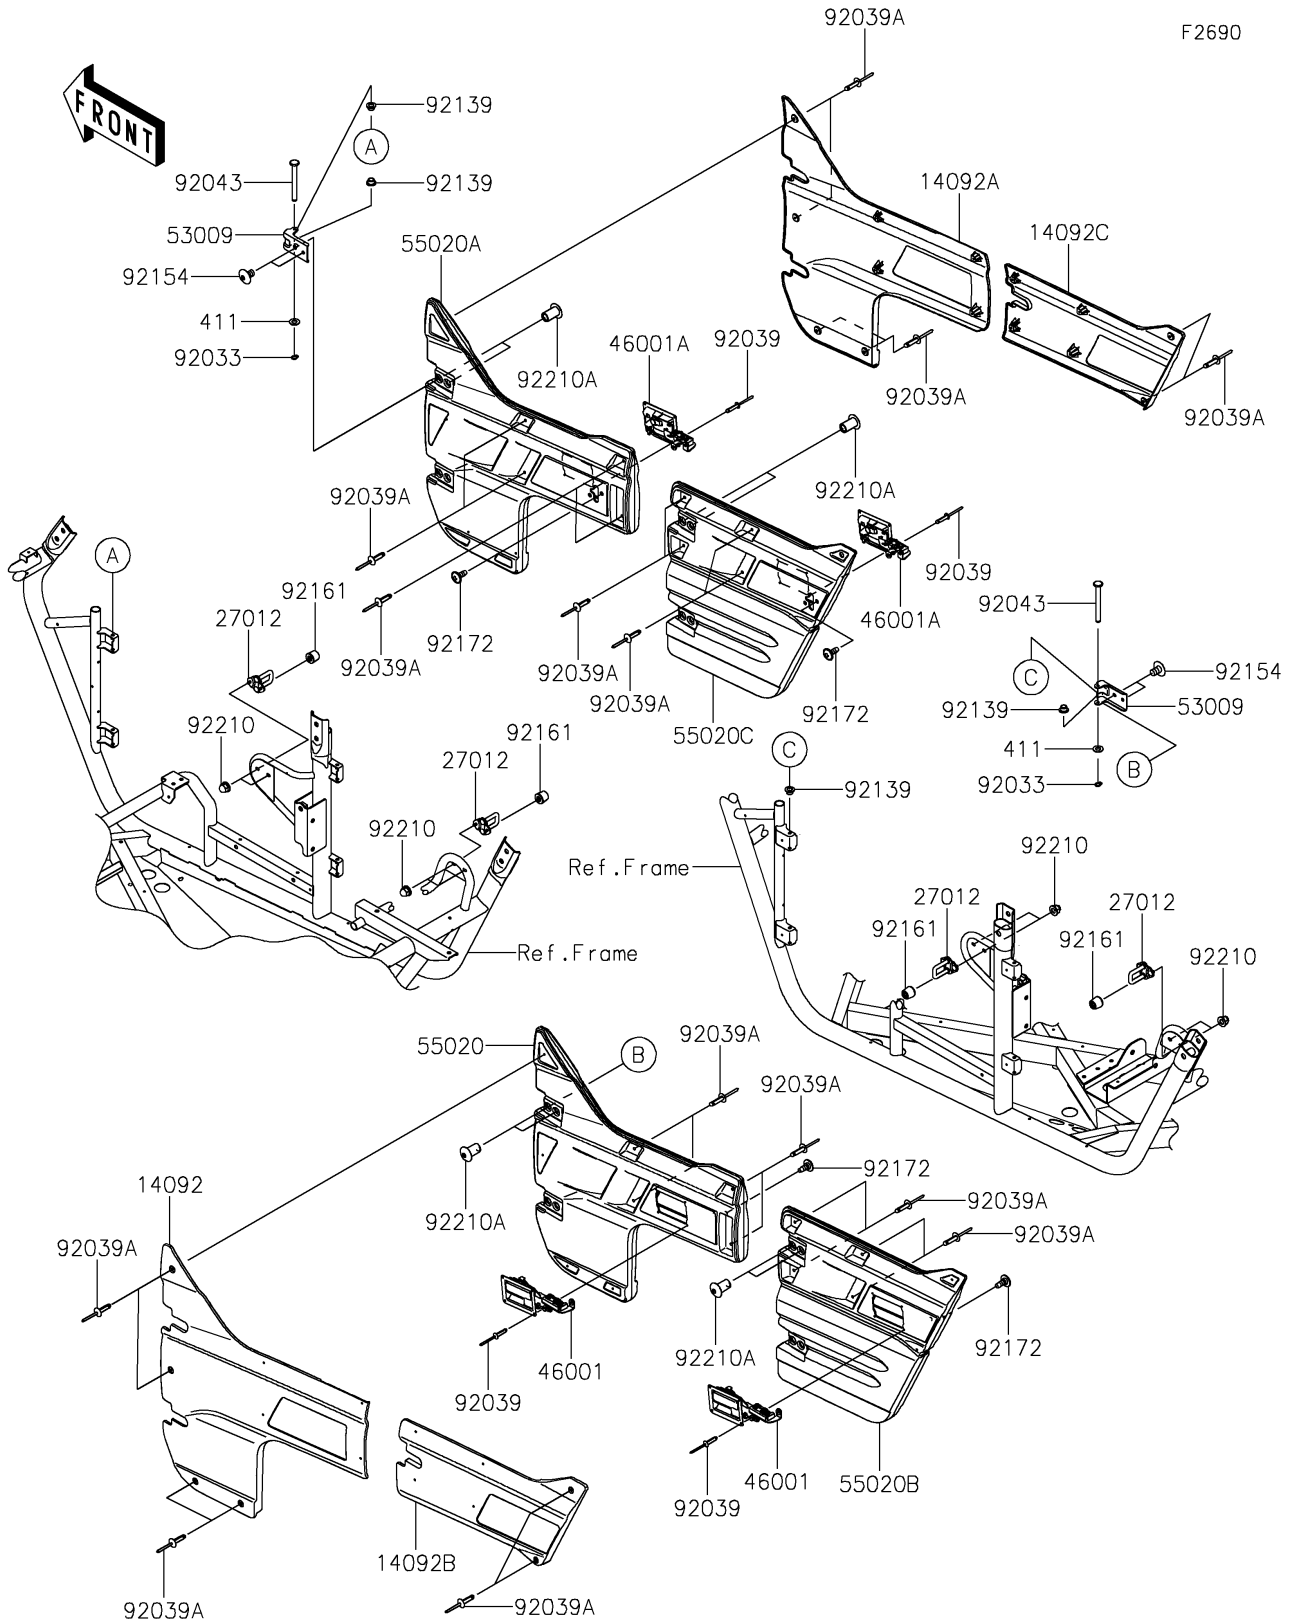

2019 TERYX4™ LE CAMO PARTS DIAGRAM

Door

F2690

2019 TERYX4™ LE CAMO PARTS LIST

Door

ITEM NAME	PART NUMBER	QUANTITY
COVER,SIDE GUARD,FR,LH,S.BLACK (Ref # 14092)	14092-0748-839	1
COVER,SIDE GUARD,FR,RH,S.BLACK (Ref # 14092A)	14092-0749-839	1
COVER,SIDE GUARD,RR,LH,S.BLACK (Ref # 14092B)	14092-0751-839	1
COVER,SIDE GUARD,RR,RH,S.BLACK (Ref # 14092C)	14092-0752-839	1
HOOK (Ref # 27012)	27012-0705	4
HANDLE-ASSY,SIDE GUARD,LH (Ref # 46001)	46001-0556	2
HANDLE-ASSY,SIDE GUARD,RH (Ref # 46001A)	46001-0557	2
HINGE (Ref # 53009)	53009-0303	8
GUARD,SIDE,FR,LH (Ref # 55020)	55020-0737	1
GUARD,SIDE,FR,RH (Ref # 55020A)	55020-0738	1
GUARD,SIDE,RR,LH (Ref # 55020B)	55020-0739	1
GUARD,SIDE,RR,RH (Ref # 55020C)	55020-0740	1
RING-SNAP (Ref # 92033)	92033-0719	8
RIVET,4.0X17.5 (Ref # 92039)	92039-0703	16
RIVET,5X23.3 (Ref # 92039A)	92039-0769	28
PIN,6X56 (Ref # 92043)	92043-0743	8
BUSHING,6X8X6 (Ref # 92139)	92139-0709	16
BOLT,TORX,8X13 (Ref # 92154)	92154-1911	16
DAMPER,9X28X24.3 (Ref # 92161)	92161-1456	4
SCREW,6X16 (Ref # 92172)	92172-0711	8
NUT,CAP,6MM (Ref # 92210)	92210-0003	8
NUT,TORX,8MM (Ref # 92210A)	92210-1442	16
WASHER-PLAIN,6MM (Ref # 411)	411AB0600	8