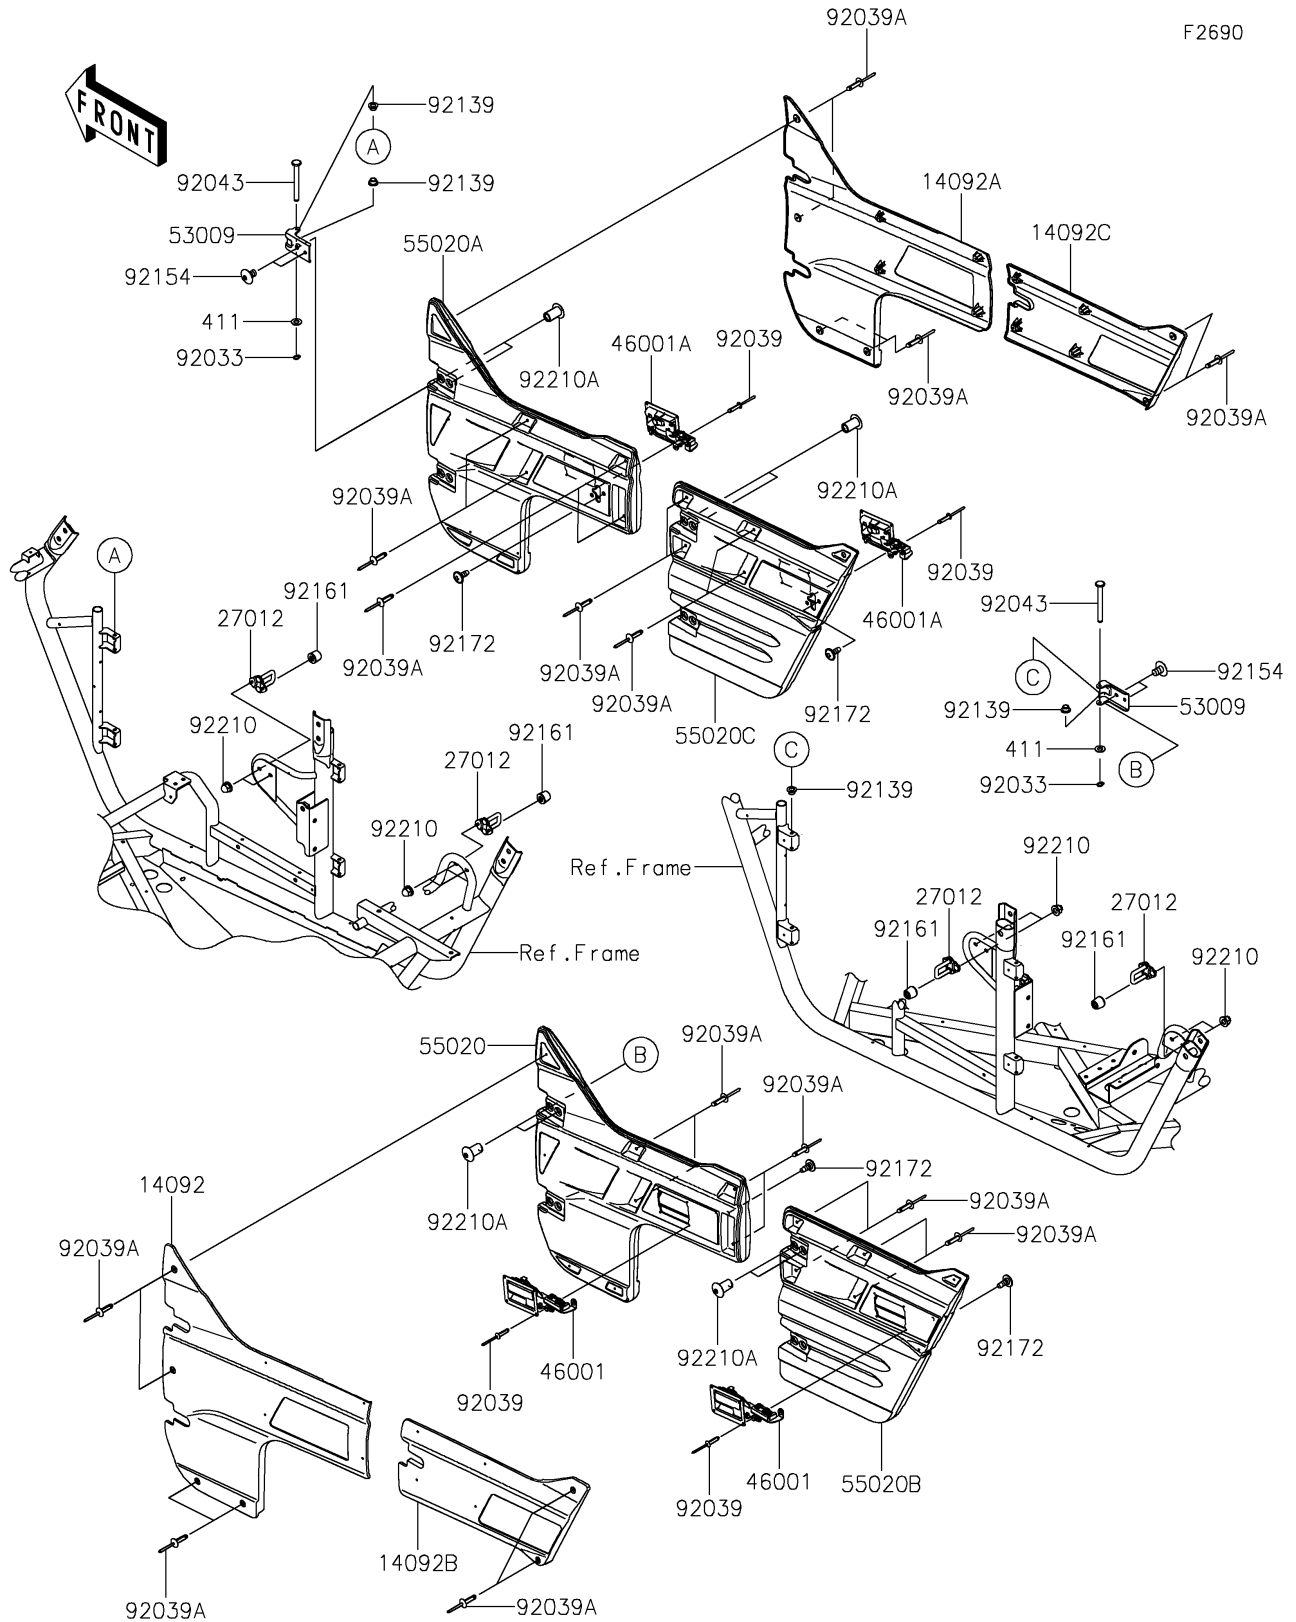

2020 TERYX4™ LE CAMO PARTS DIAGRAM

Door

F2690

2020 TERYX4™ LE CAMO PARTS LIST

Door

ITEM NAME	PART NUMBER	QUANTITY
COVER,SIDE GUARD,FR,LH,S.BLACK (Ref # 14092)	14092-0748-839	1
COVER,SIDE GUARD,FR,RH,S.BLACK (Ref # 14092A)	14092-0749-839	1
COVER,SIDE GUARD,RR,LH,S.BLACK (Ref # 14092B)	14092-0751-839	1
COVER,SIDE GUARD,RR,RH,S.BLACK (Ref # 14092C)	14092-0752-839	1
HOOK (Ref # 27012)	27012-0705	4
HANDLE-ASSY,SIDE GUARD,LH (Ref # 46001)	46001-0556	2
HANDLE-ASSY,SIDE GUARD,RH (Ref # 46001A)	46001-0557	2
HINGE (Ref # 53009)	53009-0303	8
GUARD,SIDE,FR,LH (Ref # 55020)	55020-0737	1
GUARD,SIDE,FR,RH (Ref # 55020A)	55020-0738	1
GUARD,SIDE,RR,LH (Ref # 55020B)	55020-0739	1
GUARD,SIDE,RR,RH (Ref # 55020C)	55020-0740	1
RING-SNAP (Ref # 92033)	92033-0719	8
RIVET,4.0X17.5 (Ref # 92039)	92039-0703	16
RIVET,5X23.3 (Ref # 92039A)	92039-0769	28
PIN,6X56 (Ref # 92043)	92043-0743	8
BUSHING,6X8X6 (Ref # 92139)	92139-0709	16
BOLT,TORX,8X13 (Ref # 92154)	92154-1911	16
DAMPER,9X28X24.3 (Ref # 92161)	92161-1456	4
SCREW,6X16 (Ref # 92172)	92172-0711	8
NUT,CAP,6MM (Ref # 92210)	92210-0003	8
NUT,TORX,8MM (Ref # 92210A)	92210-1442	16
WASHER-PLAIN,6MM (Ref # 411)	411AB0600	8