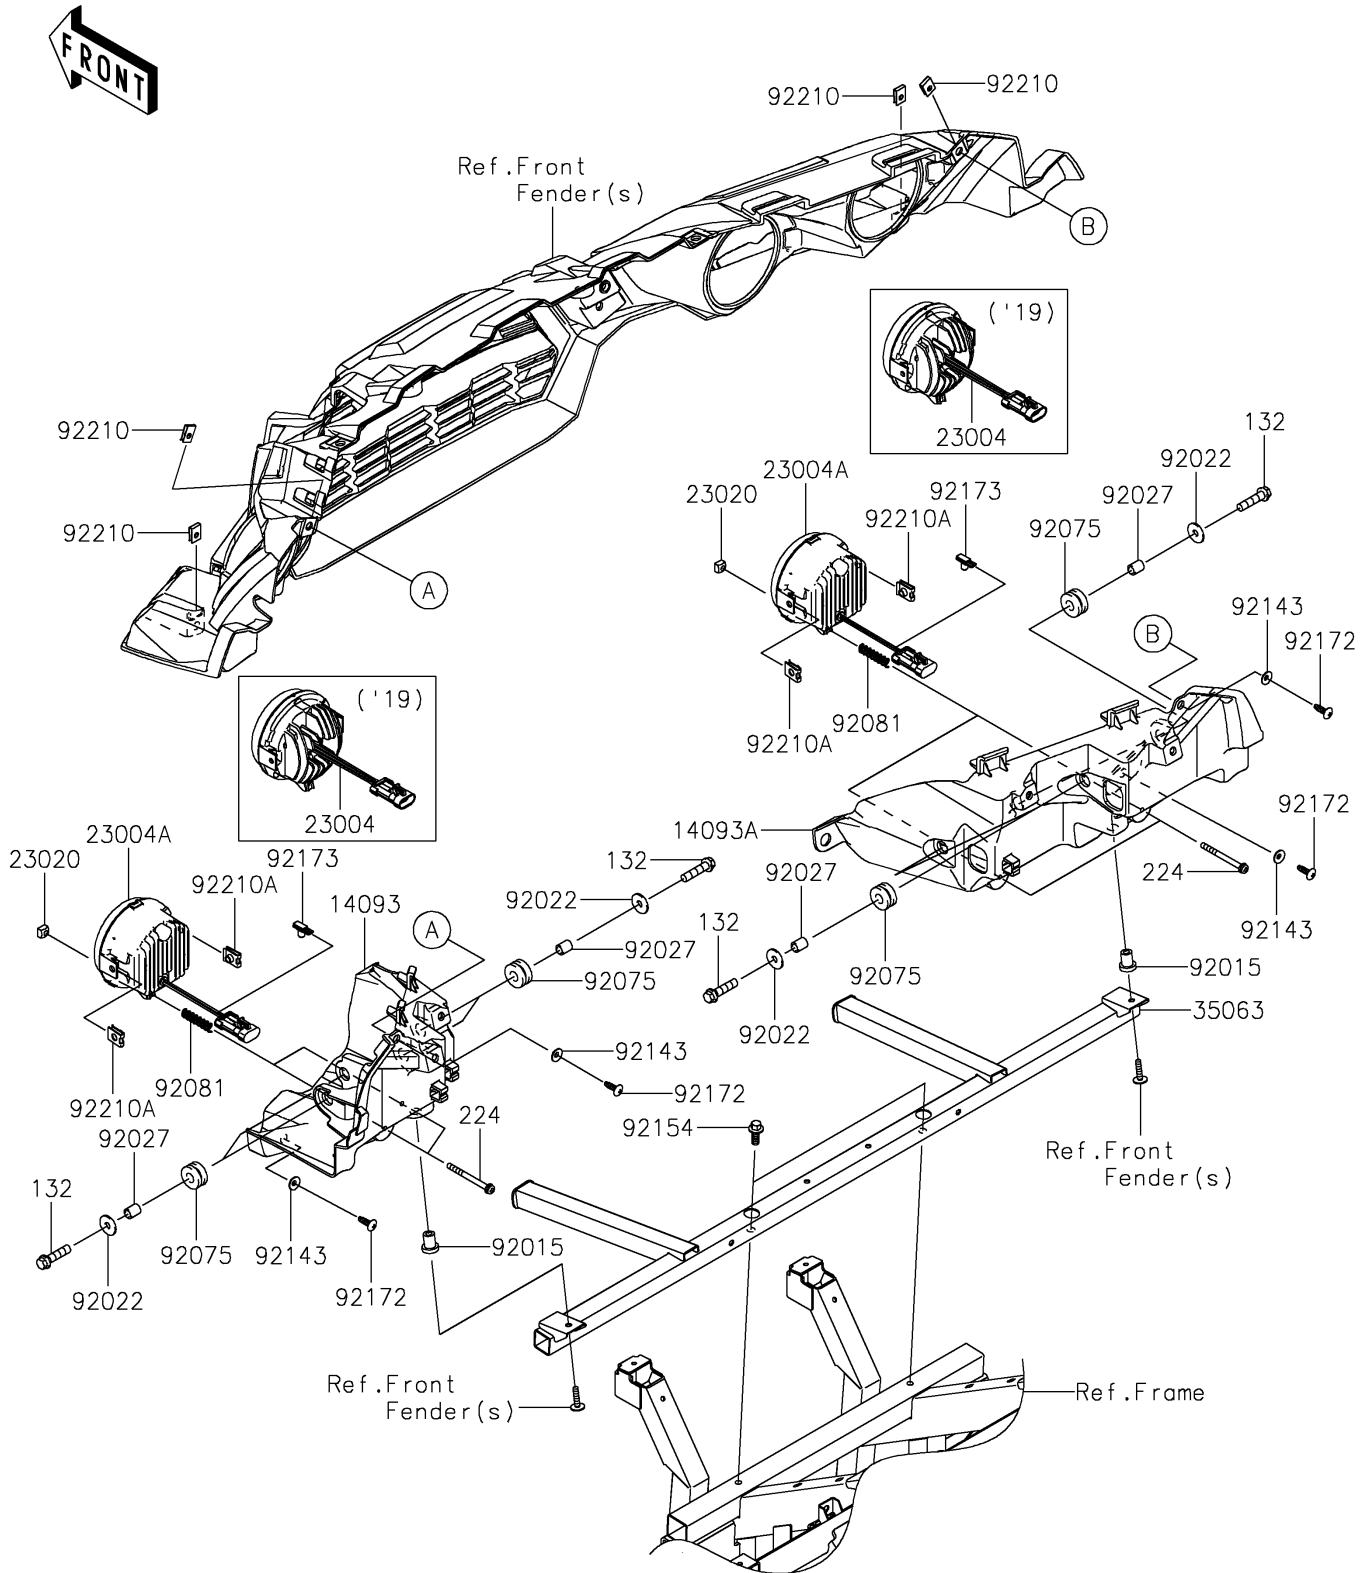

2019 TERYX4™ LE CAMO PARTS DIAGRAM

Headlight(s)

F2710

2019 TERYX4™ LE CAMO PARTS LIST

Headlight(s)

ITEM NAME	PART NUMBER	QUANTITY
COVER,HEADLIGHT,LH (Ref # 14093)	14093-0207	1
COVER,HEADLIGHT,RH (Ref # 14093A)	14093-0208	1
LAMP-HEAD,LED (Ref # 23004)	23004-0341	4
NUT,4MM,FOCUS ADJUST (Ref # 23020)	23020-018	4
STAY,HEADLAMP (Ref # 35063)	35063-1405	1
NUT,RUBBER,6MM (Ref # 92015)	92015-1692	2
WASHER,6.5X20X1.6 (Ref # 92022)	92022-125	8
COLLAR,6.8X10X12 (Ref # 92027)	92027-162	8
DAMPER,10X24X12 (Ref # 92075)	92075-1690	8
SPRING,FOCUS ADJUST (Ref # 92081)	92081-1896	4
COLLAR (Ref # 92143)	92143-1087	4
BOLT,FLANGED,8X20 (Ref # 92154)	92154-1226	2
SCREW,TAPPING,6X20 (Ref # 92172)	92172-0488	4
CLAMP (Ref # 92173)	92173-1491	4
NUT,LEAF SPRING,6MM (Ref # 92210)	92210-0624	4
NUT (Ref # 92210A)	92210-1125	8
BOLT-FLANGED-SMALL,6X25 (Ref # 132)	132BA0625	8
SCREW-PAN-WP-CROS,4X45 (Ref # 224)	224AA0445	4