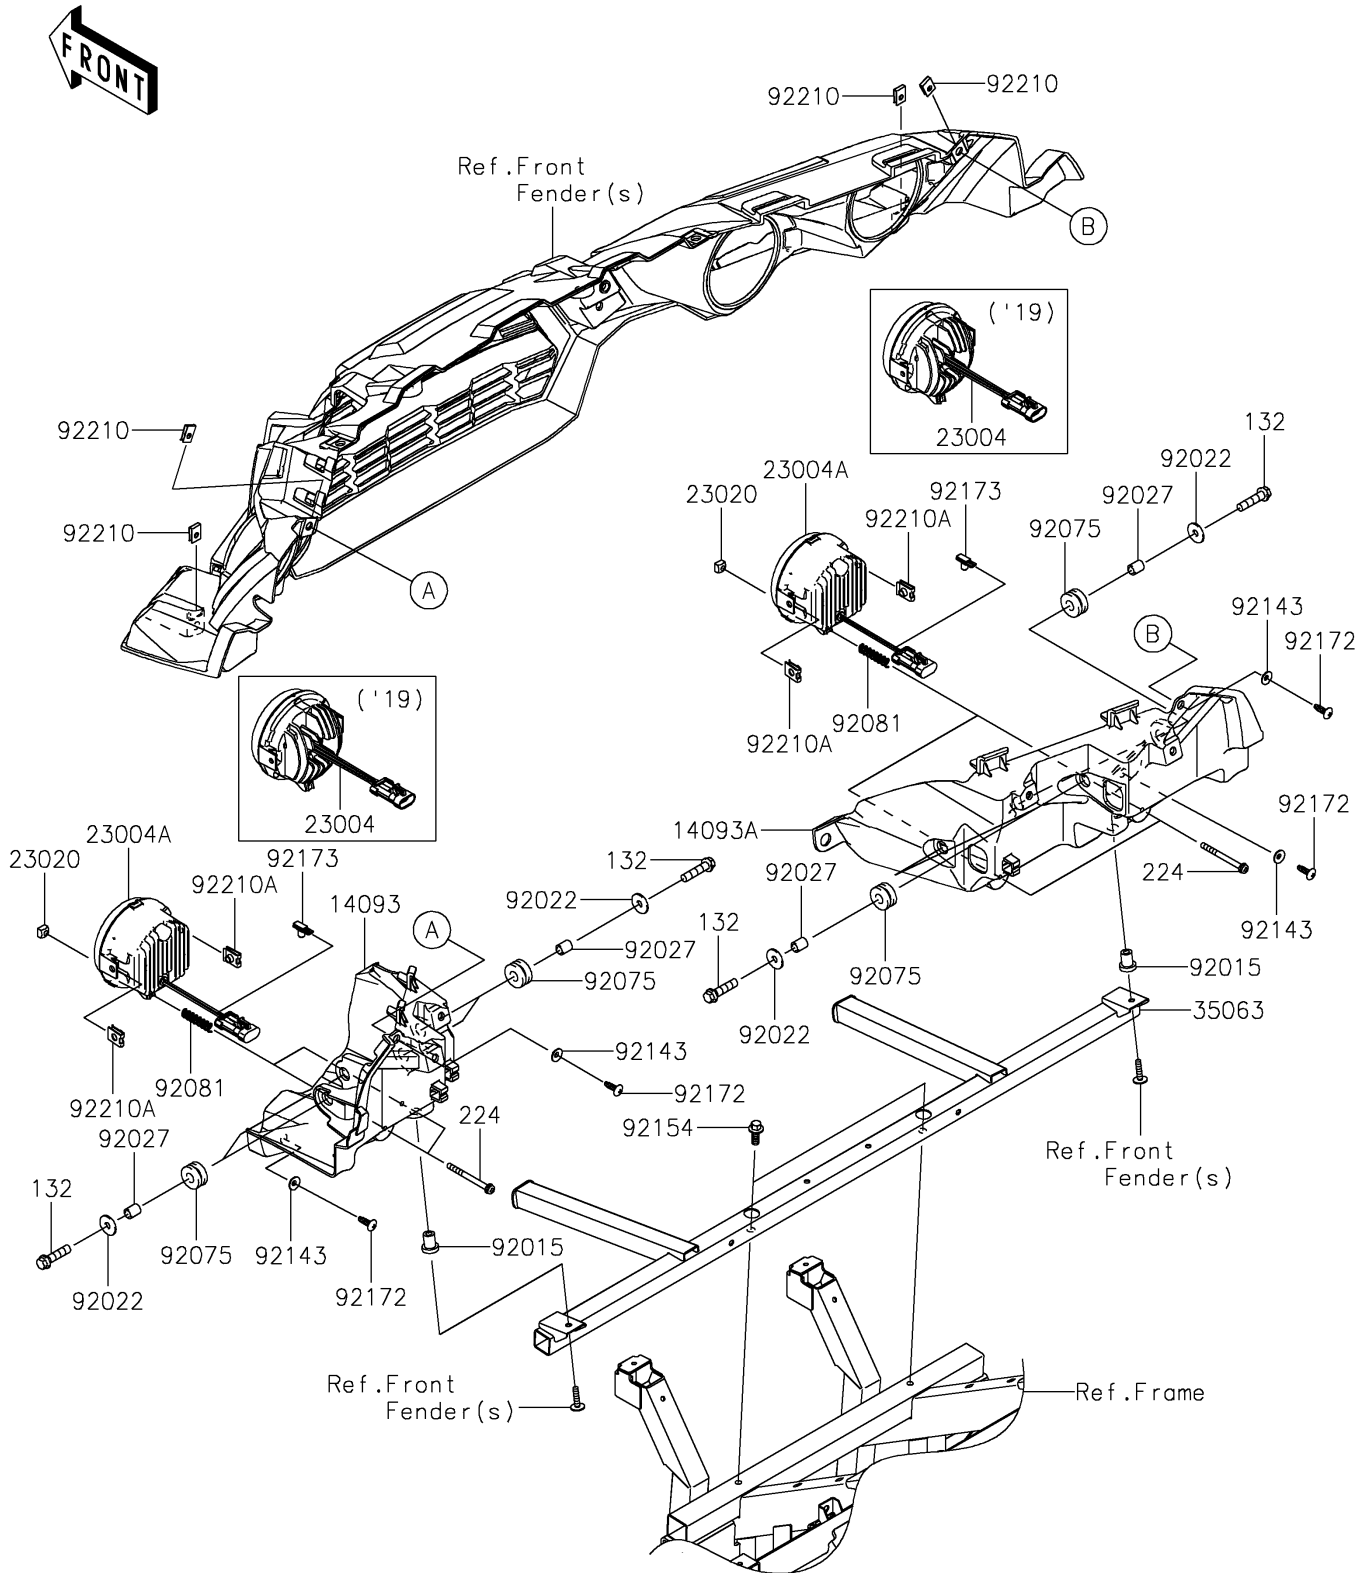

2020 TERYX4™ LE PARTS DIAGRAM

Headlight(s)

F2710

2020 TERYX4™ LE PARTS LIST

Headlight(s)

ITEM NAME	PART NUMBER	QUANTITY
COVER,HEADLIGHT,LH (Ref # 14093)	14093-0207	1
COVER,HEADLIGHT,RH (Ref # 14093A)	14093-0208	1
LAMP-HEAD (Ref # 23004A)	23004-0370	4
NUT,4MM,FOCUS ADJUST (Ref # 23020)	23020-018	4
STAY,HEADLAMP (Ref # 35063)	35063-1405	1
NUT,RUBBER,6MM (Ref # 92015)	92015-1692	2
WASHER,6.5X20X1.6 (Ref # 92022)	92022-125	8
COLLAR,6.8X10X12 (Ref # 92027)	92027-162	8
DAMPER,10X24X12 (Ref # 92075)	92075-1690	8
SPRING,FOCUS ADJUST (Ref # 92081)	92081-1896	4
COLLAR (Ref # 92143)	92143-1087	4
BOLT,FLANGED,8X20 (Ref # 92154)	92154-1226	2
SCREW,TAPPING,6X20 (Ref # 92172)	92172-0488	4
CLAMP (Ref # 92173)	92173-1491	4
NUT,LEAF SPRING,6MM (Ref # 92210)	92210-0624	4
NUT (Ref # 92210A)	92210-1125	8
BOLT-FLANGED-SMALL,6X25 (Ref # 132)	132BA0625	8
SCREW-PAN-WP-CROS,4X45 (Ref # 224)	224AA0445	4