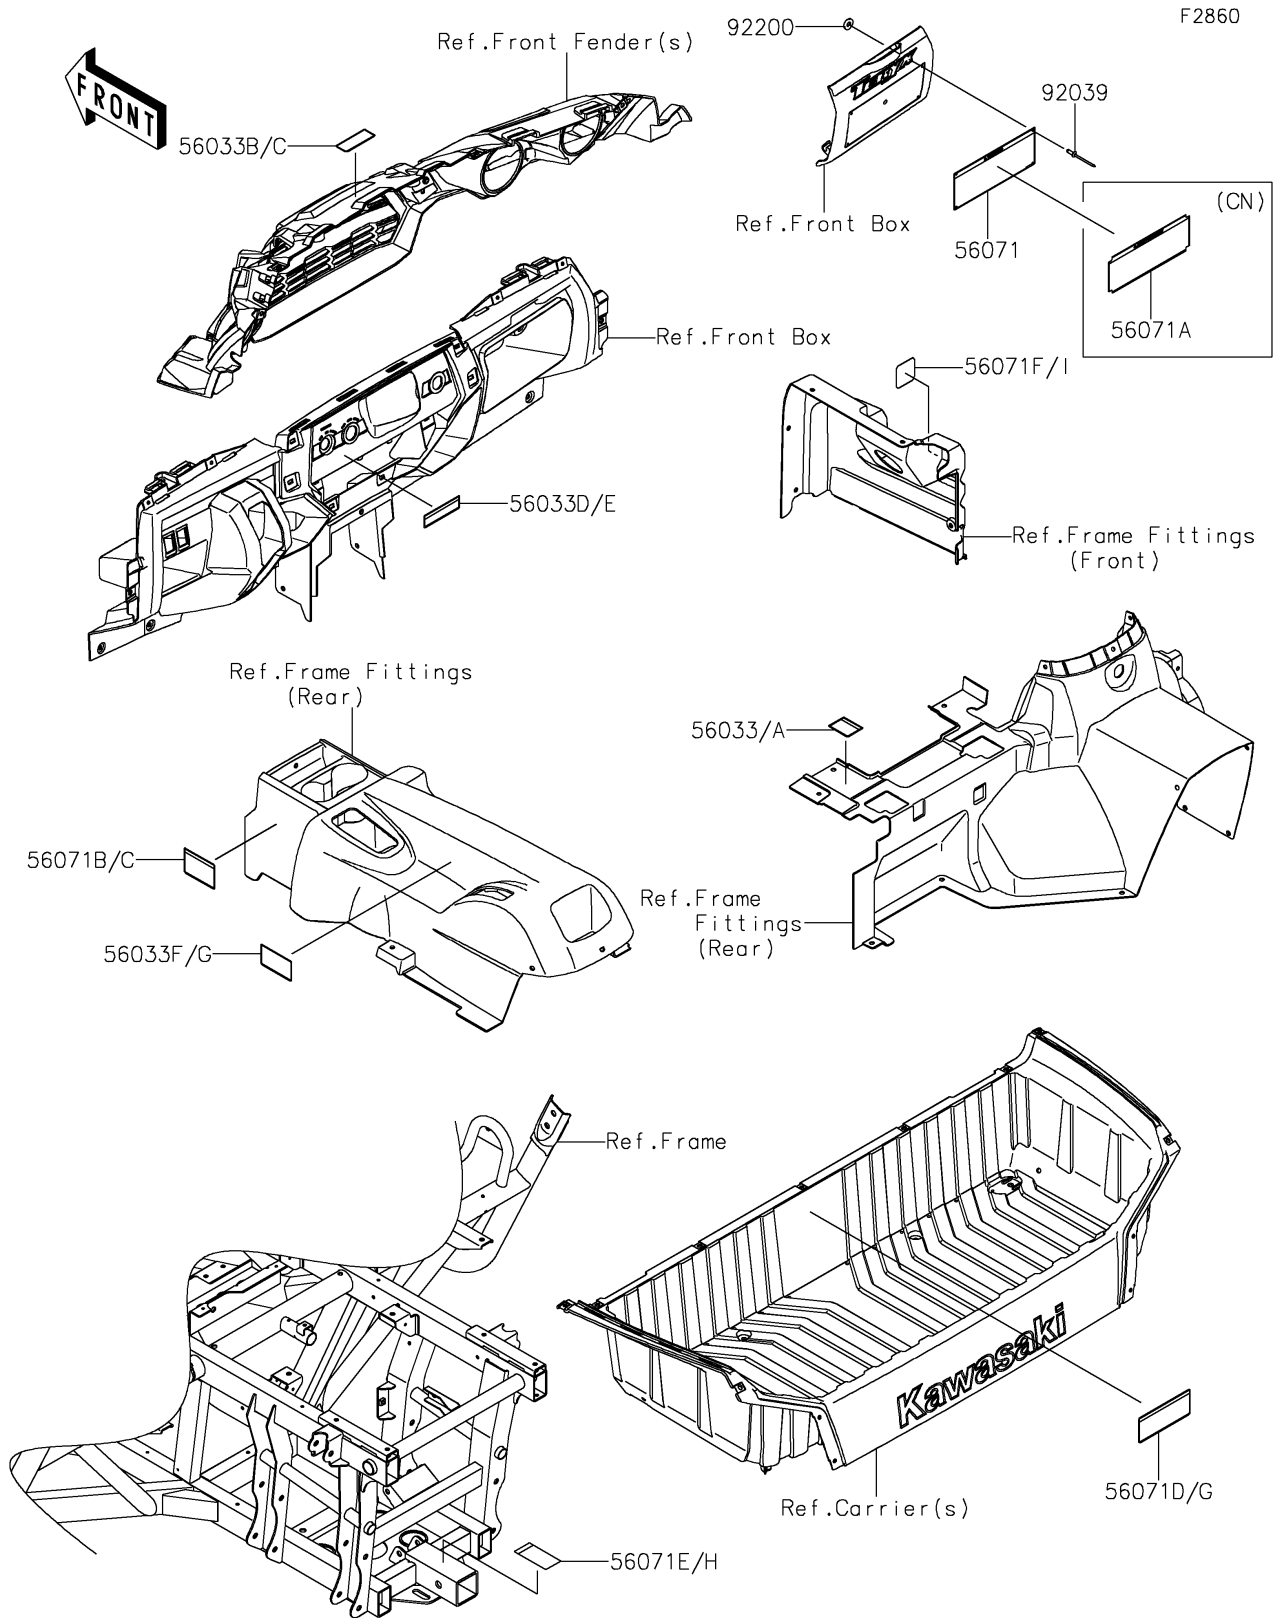

2020 TERYX4™ LE PARTS DIAGRAM

Labels

2020 TERYX4™ LE PARTS LIST

Labels

ITEM NAME	PART NUMBER	QUANTITY
LABEL-MANUAL,OIL MAINTENANCE (Ref # 56033)	56033-0372	1
LABEL-MANUAL,OIL MAINTENANCE (Ref # 56033A)	56033-0373	1
LABEL-MANUAL,AIR CLEANER (Ref # 56033B)	56033-0724	1
LABEL-MANUAL,AIR CLEANER (Ref # 56033C)	56033-0731	1
LABEL-MANUAL,SHIFT NOTICE (Ref # 56033D)	56033-0822	1
LABEL-MANUAL,SHIFT NOTICE (Ref # 56033E)	56033-0826	1
LABEL-MANUAL,DRIVE BELT (Ref # 56033F)	56033-0924	1
LABEL-MANUAL,DRIVE BELT (Ref # 56033G)	56033-0929	1
LABEL-WARNING (Ref # 56071)	56071-0500	1
LABEL-WARNING,GENERAL (Ref # 56071A)	56071-0501	1
LABEL-WARNING,TIRE (Ref # 56071B)	56071-0573	1
LABEL-WARNING,TIRE (Ref # 56071C)	56071-0574	1
LABEL-WARNING,CARGO (Ref # 56071D)	56071-0584	1
LABEL-WARNING,TRAILER HITCH (Ref # 56071E)	56071-0586	1
LABEL-WARNING,GASOLINE (Ref # 56071F)	56071-0588	1
LABEL-WARNING,CARGO (Ref # 56071G)	56071-0589	1
LABEL-WARNING,TRAILER HITCH (Ref # 56071H)	56071-0591	1
LABEL-WARNING,GASOLINE (Ref # 56071I)	56071-0593	1
RIVET,3.2X8 (Ref # 92039)	92039-3763	4
WASHER,3.5X8X1 (Ref # 92200)	92200-1251	4