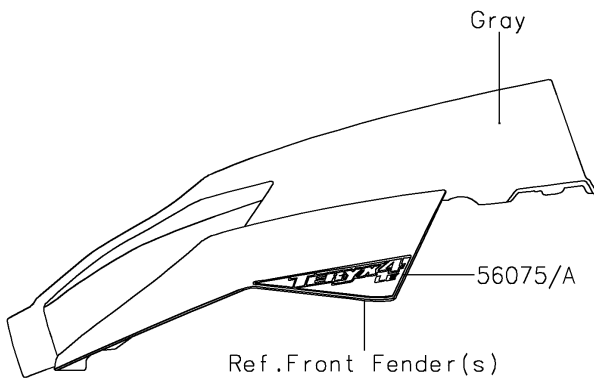

2020 TERYX4™ LE CAMO PARTS DIAGRAM

Decals(Gray)(GLFA)

F2861E

2020 TERYX4™ LE CAMO PARTS LIST

Decals(Gray)(GLFA)

ITEM NAME	PART NUMBER	QUANTITY
MARK,FR FENDER,K (Ref # 56054)	56054-2265	1
PATTERN,FR FENDER,LH (Ref # 56075)	56075-7988	1
PATTERN,FR FENDER,RH (Ref # 56075A)	56075-7989	1
PATTERN,SIDE GUARD,LH,UPP (Ref # 56075B)	56075-7990	1
PATTERN,SIDE GUARD,LH,CNT (Ref # 56075C)	56075-7991	1
PATTERN,SIDE GUARD,LH,LWR (Ref # 56075D)	56075-7992	1
PATTERN,SIDE GUARD,RH,UPP (Ref # 56075E)	56075-7993	1
PATTERN,SIDE GUARD,RH,CNT (Ref # 56075F)	56075-7994	1
PATTERN,SIDE GUARD,RH,LWR (Ref # 56075G)	56075-7995	1
PATTERN,DOOR COVER,LH,FR,UPP (Ref # 56075H)	56075-7996	1
PATTERN,DOOR COVER,LH,FR,LWR (Ref # 56075I)	56075-7997	1
PATTERN,DOOR COVER,RH,FR,UPP (Ref # 56075J)	56075-7998	1
PATTERN,DOOR COVER,RH,FR,LWR (Ref # 56075K)	56075-7999	1
PATTERN,DOOR COVER,LH,RR (Ref # 56076)	56076-0001	1
PATTERN,DOOR COVER,RH,RR (Ref # 56076A)	56076-0002	1
PATTERN,RR FENDER,LH (Ref # 56076B)	56076-0003	1
PATTERN,RR FENDER,RH (Ref # 56076C)	56076-0004	1