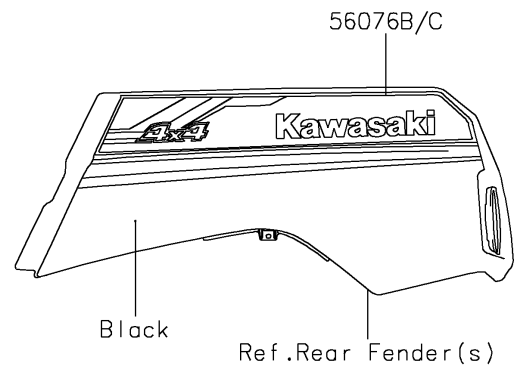

2020 TERYX4™ LE CAMO PARTS DIAGRAM

Decals(Gray)(GLFA)

F2861E

2020 TERYX4™ LE CAMO PARTS LIST

Decals(Gray)(GLFA)

ITEM NAME	PART NUMBER	QUANTITY
MARK,FR FENDER,K (Ref # 56054)	56054-2265	1
PATTERN,FR FENDER,LH (Ref # 56075)	56075-7988	1
PATTERN,FR FENDER,RH (Ref # 56075A)	56075-7989	1
PATTERN,SIDE GUARD,LH,UPP (Ref # 56075B)	56075-7990	1
PATTERN,SIDE GUARD,LH,CNT (Ref # 56075C)	56075-7991	1
PATTERN,SIDE GUARD,LH,LWR (Ref # 56075D)	56075-7992	1
PATTERN,SIDE GUARD,RH,UPP (Ref # 56075E)	56075-7993	1
PATTERN,SIDE GUARD,RH,CNT (Ref # 56075F)	56075-7994	1
PATTERN,SIDE GUARD,RH,LWR (Ref # 56075G)	56075-7995	1
PATTERN,DOOR COVER,LH,FR,UPP (Ref # 56075H)	56075-7996	1
PATTERN,DOOR COVER,LH,FR,LWR (Ref # 56075I)	56075-7997	1
PATTERN,DOOR COVER,RH,FR,UPP (Ref # 56075J)	56075-7998	1
PATTERN,DOOR COVER,RH,FR,LWR (Ref # 56075K)	56075-7999	1
PATTERN,DOOR COVER,LH,RR (Ref # 56076)	56076-0001	1
PATTERN,DOOR COVER,RH,RR (Ref # 56076A)	56076-0002	1
PATTERN,RR FENDER,LH (Ref # 56076B)	56076-0003	1
PATTERN,RR FENDER,RH (Ref # 56076C)	56076-0004	1