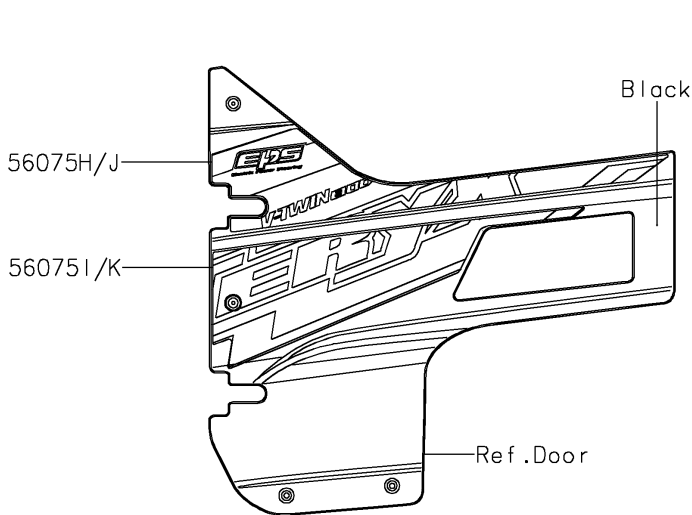

2020 TERYX4™ LE CAMO PARTS DIAGRAM

Decals(Gray)(GLFA)

F2861E

2020 TERYX4™ LE CAMO PARTS LIST

Decals(Gray)(GLFA)

ITEM NAME	PART NUMBER	QUANTITY
MARK,FR FENDER,K (Ref # 56054)	56054-2265	1
PATTERN,FR FENDER,LH (Ref # 56075)	56075-7988	1
PATTERN,FR FENDER,RH (Ref # 56075A)	56075-7989	1
PATTERN,SIDE GUARD,LH,UPP (Ref # 56075B)	56075-7990	1
PATTERN,SIDE GUARD,LH,CNT (Ref # 56075C)	56075-7991	1
PATTERN,SIDE GUARD,LH,LWR (Ref # 56075D)	56075-7992	1
PATTERN,SIDE GUARD,RH,UPP (Ref # 56075E)	56075-7993	1
PATTERN,SIDE GUARD,RH,CNT (Ref # 56075F)	56075-7994	1
PATTERN,SIDE GUARD,RH,LWR (Ref # 56075G)	56075-7995	1
PATTERN,DOOR COVER,LH,FR,UPP (Ref # 56075H)	56075-7996	1
PATTERN,DOOR COVER,LH,FR,LWR (Ref # 56075I)	56075-7997	1
PATTERN,DOOR COVER,RH,FR,UPP (Ref # 56075J)	56075-7998	1
PATTERN,DOOR COVER,RH,FR,LWR (Ref # 56075K)	56075-7999	1
PATTERN,DOOR COVER,LH,RR (Ref # 56076)	56076-0001	1
PATTERN,DOOR COVER,RH,RR (Ref # 56076A)	56076-0002	1
PATTERN,RR FENDER,LH (Ref # 56076B)	56076-0003	1
PATTERN,RR FENDER,RH (Ref # 56076C)	56076-0004	1