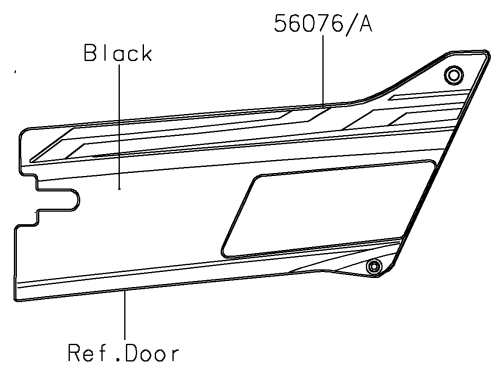

2020 TERYX4™ LE CAMO PARTS DIAGRAM

Decals(Gray)(GLFA)

F2861E

2020 TERYX4™ LE CAMO PARTS LIST

Decals(Gray)(GLFA)

ITEM NAME	PART NUMBER	QUANTITY
MARK,FR FENDER,K (Ref # 56054)	56054-2265	1
PATTERN,FR FENDER,LH (Ref # 56075)	56075-7988	1
PATTERN,FR FENDER,RH (Ref # 56075A)	56075-7989	1
PATTERN,SIDE GUARD,LH,UPP (Ref # 56075B)	56075-7990	1
PATTERN,SIDE GUARD,LH,CNT (Ref # 56075C)	56075-7991	1
PATTERN,SIDE GUARD,LH,LWR (Ref # 56075D)	56075-7992	1
PATTERN,SIDE GUARD,RH,UPP (Ref # 56075E)	56075-7993	1
PATTERN,SIDE GUARD,RH,CNT (Ref # 56075F)	56075-7994	1
PATTERN,SIDE GUARD,RH,LWR (Ref # 56075G)	56075-7995	1
PATTERN,DOOR COVER,LH,FR,UPP (Ref # 56075H)	56075-7996	1
PATTERN,DOOR COVER,LH,FR,LWR (Ref # 56075I)	56075-7997	1
PATTERN,DOOR COVER,RH,FR,UPP (Ref # 56075J)	56075-7998	1
PATTERN,DOOR COVER,RH,FR,LWR (Ref # 56075K)	56075-7999	1
PATTERN,DOOR COVER,LH,RR (Ref # 56076)	56076-0001	1
PATTERN,DOOR COVER,RH,RR (Ref # 56076A)	56076-0002	1
PATTERN,RR FENDER,LH (Ref # 56076B)	56076-0003	1
PATTERN,RR FENDER,RH (Ref # 56076C)	56076-0004	1