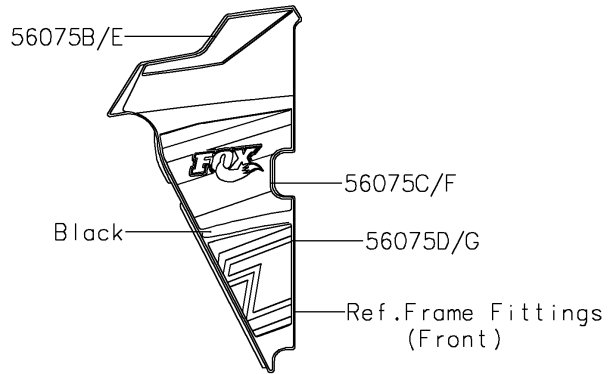

2020 TERYX4™ LE CAMO PARTS DIAGRAM

Decals(Gray)(GLFA)

F2861E

2020 TERYX4™ LE CAMO PARTS LIST

Decals(Gray)(GLFA)

ITEM NAME	PART NUMBER	QUANTITY
MARK,FR FENDER,K (Ref # 56054)	56054-2265	1
PATTERN,FR FENDER,LH (Ref # 56075)	56075-7988	1
PATTERN,FR FENDER,RH (Ref # 56075A)	56075-7989	1
PATTERN,SIDE GUARD,LH,UPP (Ref # 56075B)	56075-7990	1
PATTERN,SIDE GUARD,LH,CNT (Ref # 56075C)	56075-7991	1
PATTERN,SIDE GUARD,LH,LWR (Ref # 56075D)	56075-7992	1
PATTERN,SIDE GUARD,RH,UPP (Ref # 56075E)	56075-7993	1
PATTERN,SIDE GUARD,RH,CNT (Ref # 56075F)	56075-7994	1
PATTERN,SIDE GUARD,RH,LWR (Ref # 56075G)	56075-7995	1
PATTERN,DOOR COVER,LH,FR,UPP (Ref # 56075H)	56075-7996	1
PATTERN,DOOR COVER,LH,FR,LWR (Ref # 56075I)	56075-7997	1
PATTERN,DOOR COVER,RH,FR,UPP (Ref # 56075J)	56075-7998	1
PATTERN,DOOR COVER,RH,FR,LWR (Ref # 56075K)	56075-7999	1
PATTERN,DOOR COVER,LH,RR (Ref # 56076)	56076-0001	1
PATTERN,DOOR COVER,RH,RR (Ref # 56076A)	56076-0002	1
PATTERN,RR FENDER,LH (Ref # 56076B)	56076-0003	1
PATTERN,RR FENDER,RH (Ref # 56076C)	56076-0004	1