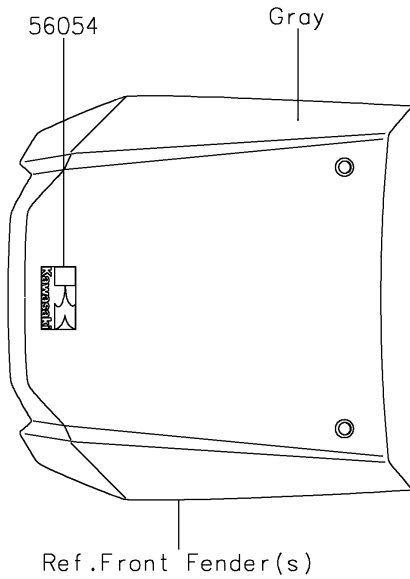

2020 TERYX4™ LE CAMO PARTS DIAGRAM

Decals(Gray)(GLFA)

F2861E

2020 TERYX4™ LE CAMO PARTS LIST

Decals(Gray)(GLFA)

ITEM NAME	PART NUMBER	QUANTITY
MARK,FR FENDER,K (Ref # 56054)	56054-2265	1
PATTERN,FR FENDER,LH (Ref # 56075)	56075-7988	1
PATTERN,FR FENDER,RH (Ref # 56075A)	56075-7989	1
PATTERN,SIDE GUARD,LH,UPP (Ref # 56075B)	56075-7990	1
PATTERN,SIDE GUARD,LH,CNT (Ref # 56075C)	56075-7991	1
PATTERN,SIDE GUARD,LH,LWR (Ref # 56075D)	56075-7992	1
PATTERN,SIDE GUARD,RH,UPP (Ref # 56075E)	56075-7993	1
PATTERN,SIDE GUARD,RH,CNT (Ref # 56075F)	56075-7994	1
PATTERN,SIDE GUARD,RH,LWR (Ref # 56075G)	56075-7995	1
PATTERN,DOOR COVER,LH,FR,UPP (Ref # 56075H)	56075-7996	1
PATTERN,DOOR COVER,LH,FR,LWR (Ref # 56075I)	56075-7997	1
PATTERN,DOOR COVER,RH,FR,UPP (Ref # 56075J)	56075-7998	1
PATTERN,DOOR COVER,RH,FR,LWR (Ref # 56075K)	56075-7999	1
PATTERN,DOOR COVER,LH,RR (Ref # 56076)	56076-0001	1
PATTERN,DOOR COVER,RH,RR (Ref # 56076A)	56076-0002	1
PATTERN,RR FENDER,LH (Ref # 56076B)	56076-0003	1
PATTERN,RR FENDER,RH (Ref # 56076C)	56076-0004	1