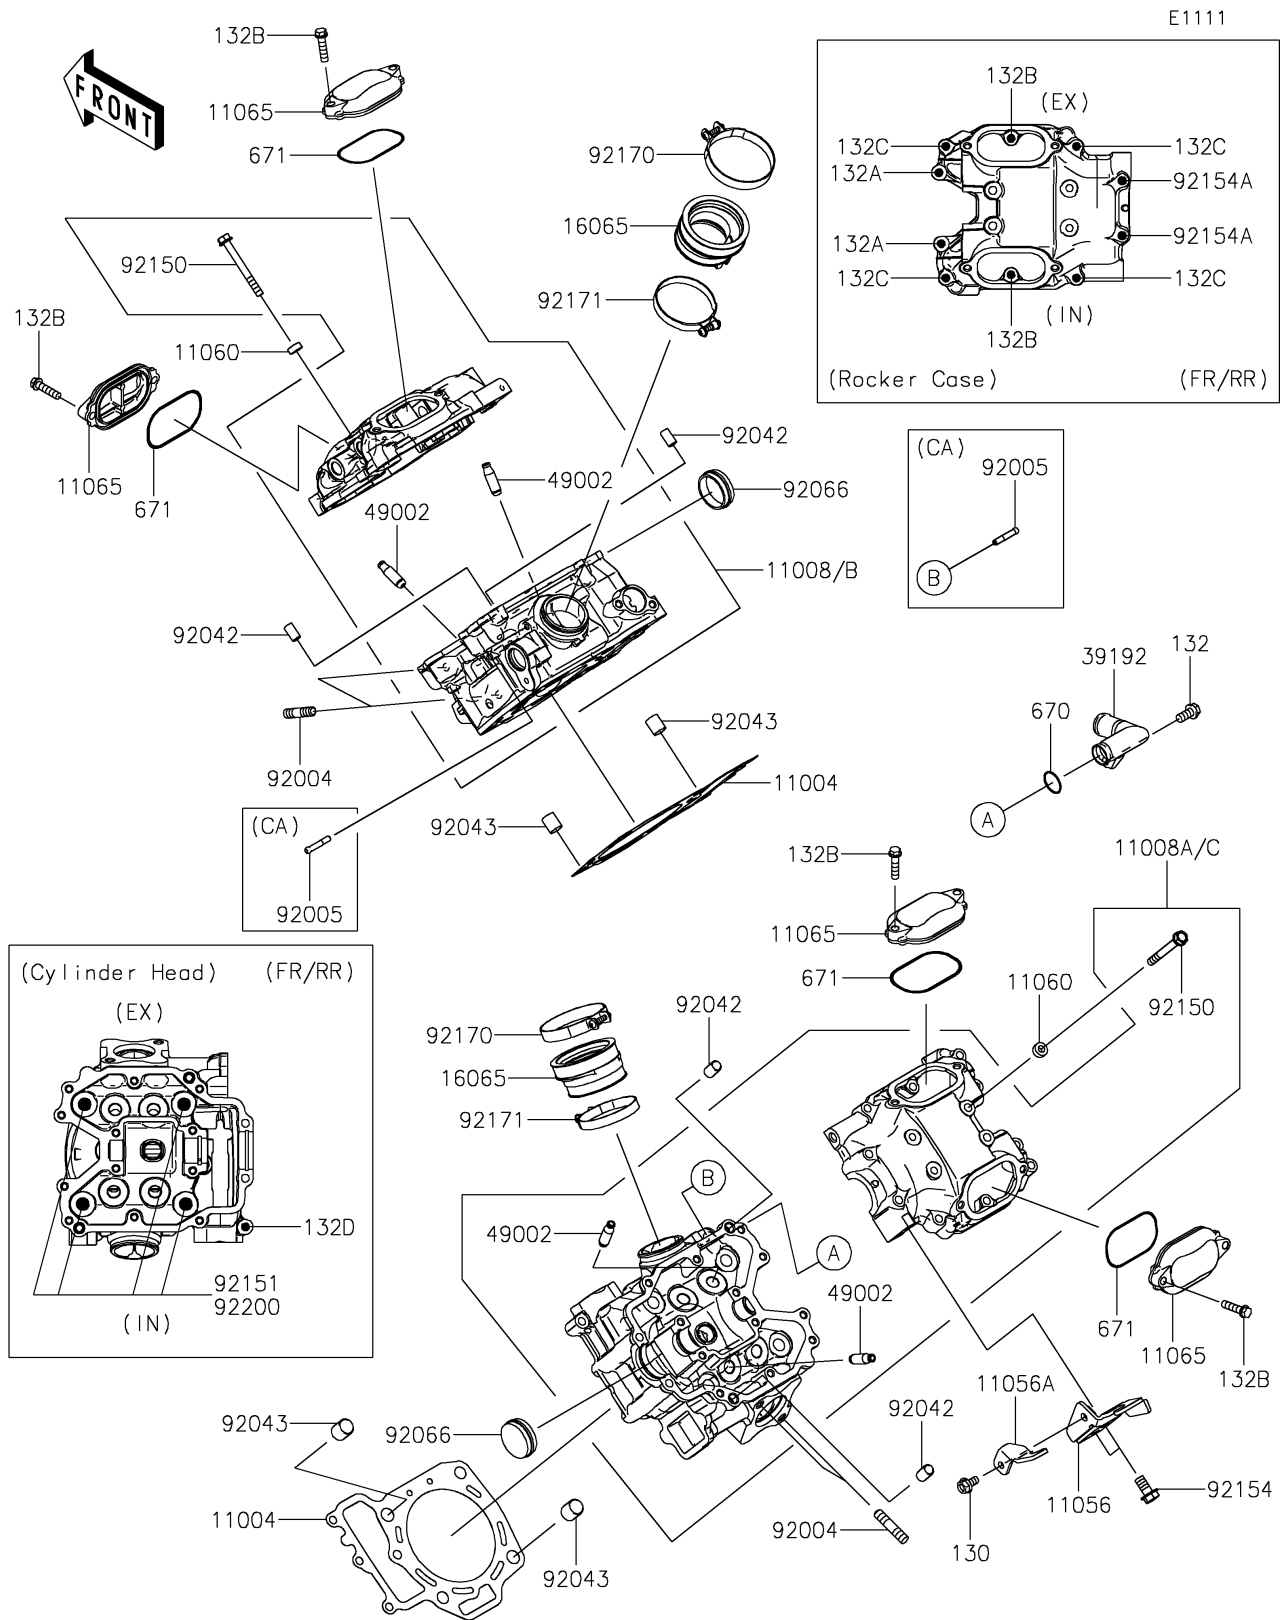

2021 TERYX® PARTS DIAGRAM

Cylinder Head

2021 TERYX® PARTS LIST

Cylinder Head

ITEM NAME	PART NUMBER	QUANTITY
GASKET-HEAD (Ref # 11004)	11004-0713	2
HEAD-COMP-CYLINDER,FR (Ref # 11008)	11008-0790	1
HEAD-COMP-CYLINDER,RR (Ref # 11008A)	11008-0791	1
HEAD-COMP-CYLINDER,FR (Ref # 11008B)	11008-0895	1
HEAD-COMP-CYLINDER,RR (Ref # 11008C)	11008-0896	1
BRACKET (Ref # 11056)	11056-1410	1
BRACKET (Ref # 11056A)	11056-1411	1
GASKET,6.2X12X0.3 (Ref # 11060)	11060-1994	8
CAP,ROCKER CASE (Ref # 11065)	11065-0724	4
HOLDER-CARBURETOR (Ref # 16065)	16065-0118	2
PIPE-WATER,RR (Ref # 39192)	39192-0119	1
GUIDE-VALVE (Ref # 49002)	49002-0706	8
STUD,8X22 (Ref # 92004)	92004-1217	4
FITTING (Ref # 92005)	92005-1264	2
PIN,DOWEL,6.3X8X14 (Ref # 92042)	92042-007	4
PIN,10.1X12X14 (Ref # 92043)	92043-4009	4
PLUG (Ref # 92066)	92066-0904	2
BOLT,FLANGED,6X55 (Ref # 92150)	92150-1302	8
BOLT,FLANGED,10X150 (Ref # 92151)	92151-1917	8
BOLT,FLANGED,8X20 (Ref # 92154)	92154-0885	2
BOLT,FLANGED,6X130 (Ref # 92154A)	92154-0993	4
CLAMP (Ref # 92170)	92170-1448	2
CLAMP (Ref # 92171)	92171-0722	2
WASHER,11.5X20.5X1.6 (Ref # 92200)	92200-1128	8
BOLT-FLANGED,6X12 (Ref # 130)	130BA0612	1
BOLT-FLANGED-SMALL,6X12 (Ref # 132)	132BA0612	1
BOLT-FLANGED-SMALL,6X20 (Ref # 132A)	132BA0620	4
BOLT-FLANGED-SMALL,6X25 (Ref # 132B)	132BA0625	12
BOLT-FLANGED-SMALL,6X30 (Ref # 132C)	132BA0630	8

2021 TERYX® PARTS LIST

Cylinder Head

ITEM NAME	PART NUMBER	QUANTITY
BOLT-FLANGED-SMALL,6X95 (Ref # 132D)	132BA0695	2
O RING,16MM (Ref # 670)	670B2016	1
O RING,55MM (Ref # 671)	671D2555	4