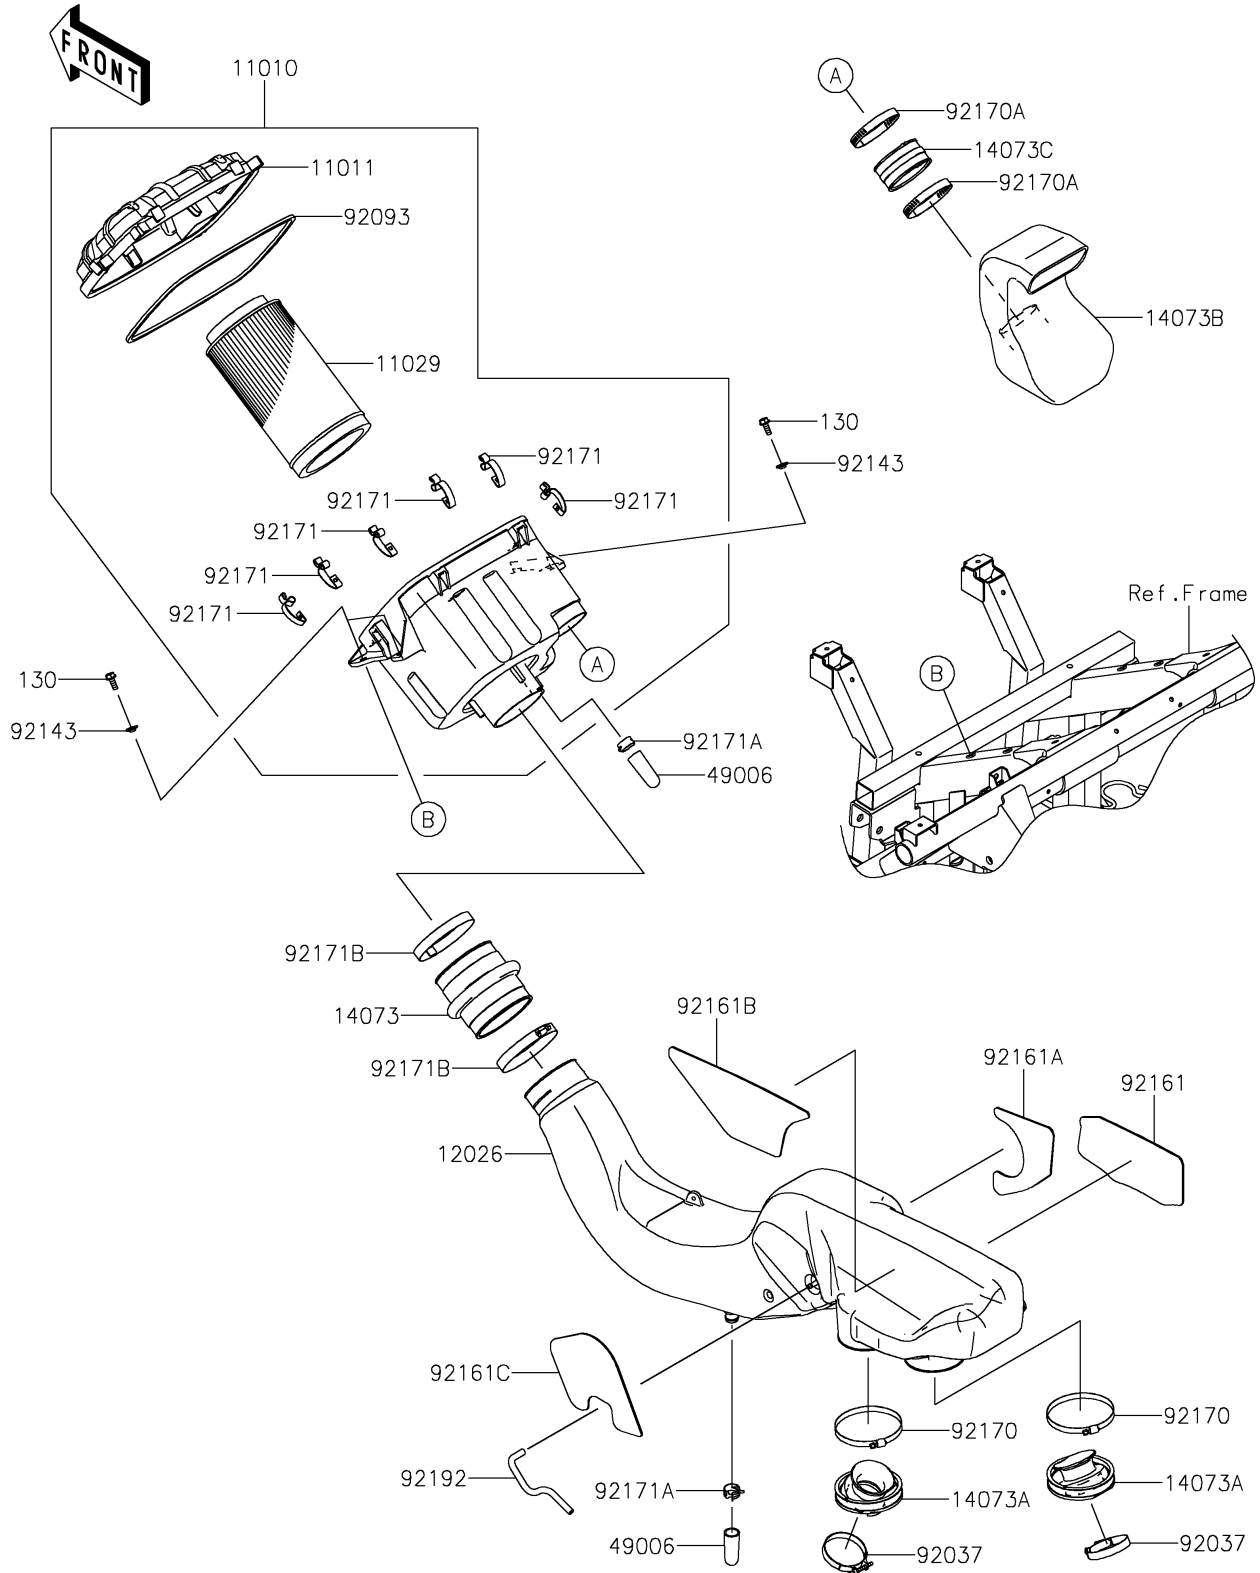

2021 TERYX® PARTS DIAGRAM

Air Cleaner

E1130

2021 TERYX® PARTS LIST

Air Cleaner

ITEM NAME	PART NUMBER	QUANTITY
FILTER-ASSY-AIR (Ref # 11010)	11010-0777	1
CASE-AIR FILTER (Ref # 11011)	11011-0784	1
ELEMENT-ASSY-AIR FILTER (Ref # 11029)	11029-0025	1
CHAMBER (Ref # 12026)	12026-0016	1
DUCT,JOINT,A/C SIDE (Ref # 14073)	14073-0757	1
DUCT,THROTTLE-CHAMBER (Ref # 14073A)	14073-0758	2
DUCT,INTAKE (Ref # 14073B)	14073-0767	1
DUCT,JOINT (Ref # 14073C)	14073-1775	1
BOOT (Ref # 49006)	49006-1351	2
CLAMP (Ref # 92037)	92037-1523	2
SEAL (Ref # 92093)	92093-0585	1
COLLAR (Ref # 92143)	92143-1087	4
DAMPER,CHAMBER,RH,RR (Ref # 92161)	92161-1518	1
DAMPER,CHAMBER,RH,FR (Ref # 92161A)	92161-1519	1
DAMPER,CHAMBER,LH,RR (Ref # 92161B)	92161-1520	1
DAMPER,CHAMBER,LH,FR (Ref # 92161C)	92161-1521	1
CLAMP (Ref # 92170)	92170-1676	2
CLAMP (Ref # 92170A)	92170-1764	2
CLAMP (Ref # 92171)	92171-0225	6
CLAMP (Ref # 92171A)	92171-1277	2
CLAMP (Ref # 92171B)	92171-3716	2
TUBE,4X8X143 (Ref # 92192)	92192-1230	1
BOLT-FLANGED,6X16 (Ref # 130)	130AA0616	4