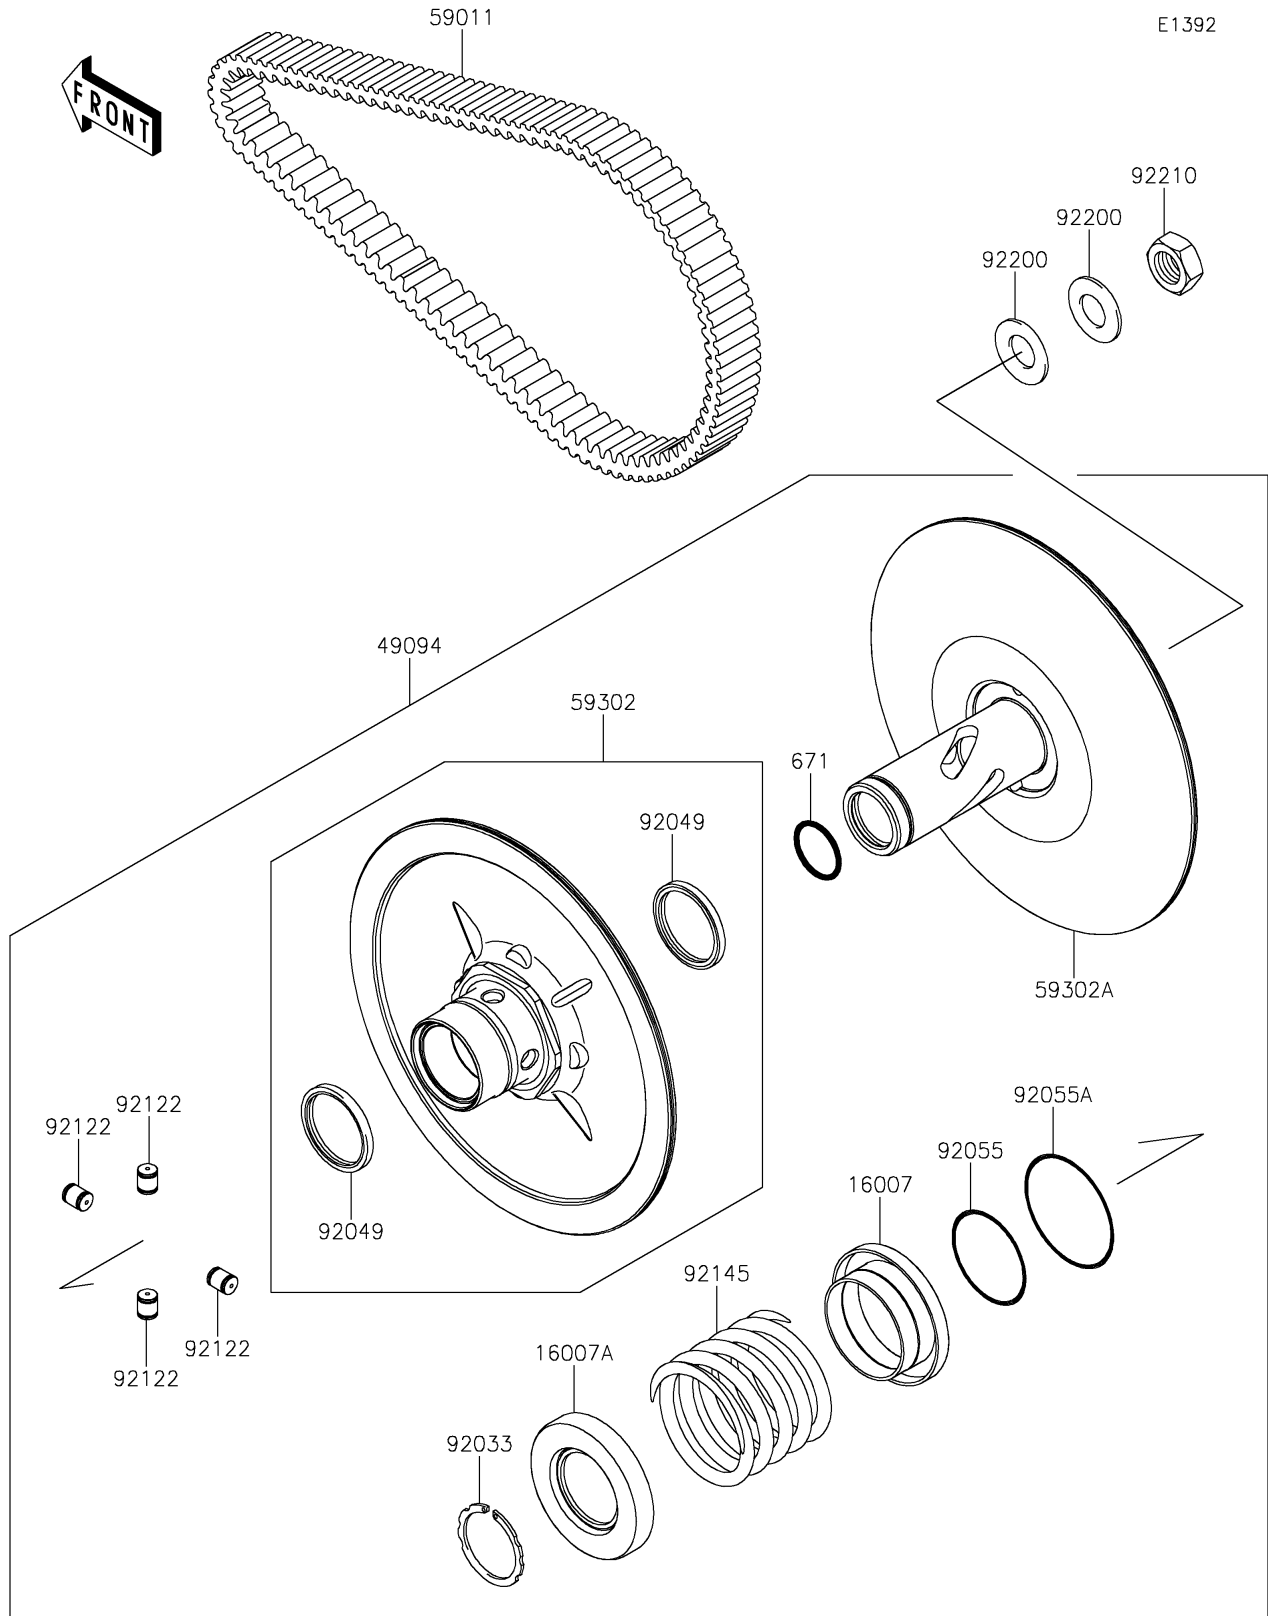

2021 TERYX® PARTS DIAGRAM

Driven Converter/Drive Belt

2021 TERYX® PARTS LIST

Driven Converter/Drive Belt

ITEM NAME	PART NUMBER	QUANTITY
SEAT-SPRING,MOVABLE (Ref # 16007)	16007-0049	1
SEAT-SPRING,FIXED (Ref # 16007A)	16007-0050	1
CONVERTER-ASSY-DRIVEN (Ref # 49094)	49094-0093	1
BELT,CVT (Ref # 59011)	59011-0043	1
SHEAVE-COMP,MOVABLE (Ref # 59302)	59302-0089	1
SHEAVE-COMP,FIXED (Ref # 59302A)	59302-0090	1
RING-SNAP (Ref # 92033)	92033-1317	1
SEAL-OIL (Ref # 92049)	92049-1528	2
RING-O,46.4X3.1 (Ref # 92055)	92055-0752	1
RING-O,59.5X2.4 (Ref # 92055A)	92055-0753	1
ROLLER (Ref # 92122)	92122-0043	4
SPRING (Ref # 92145)	92145-0959	1
WASHER (Ref # 92200)	92200-1505	2
NUT,18MM (Ref # 92210)	92210-0821	1
O RING (Ref # 671)	671D2530	1