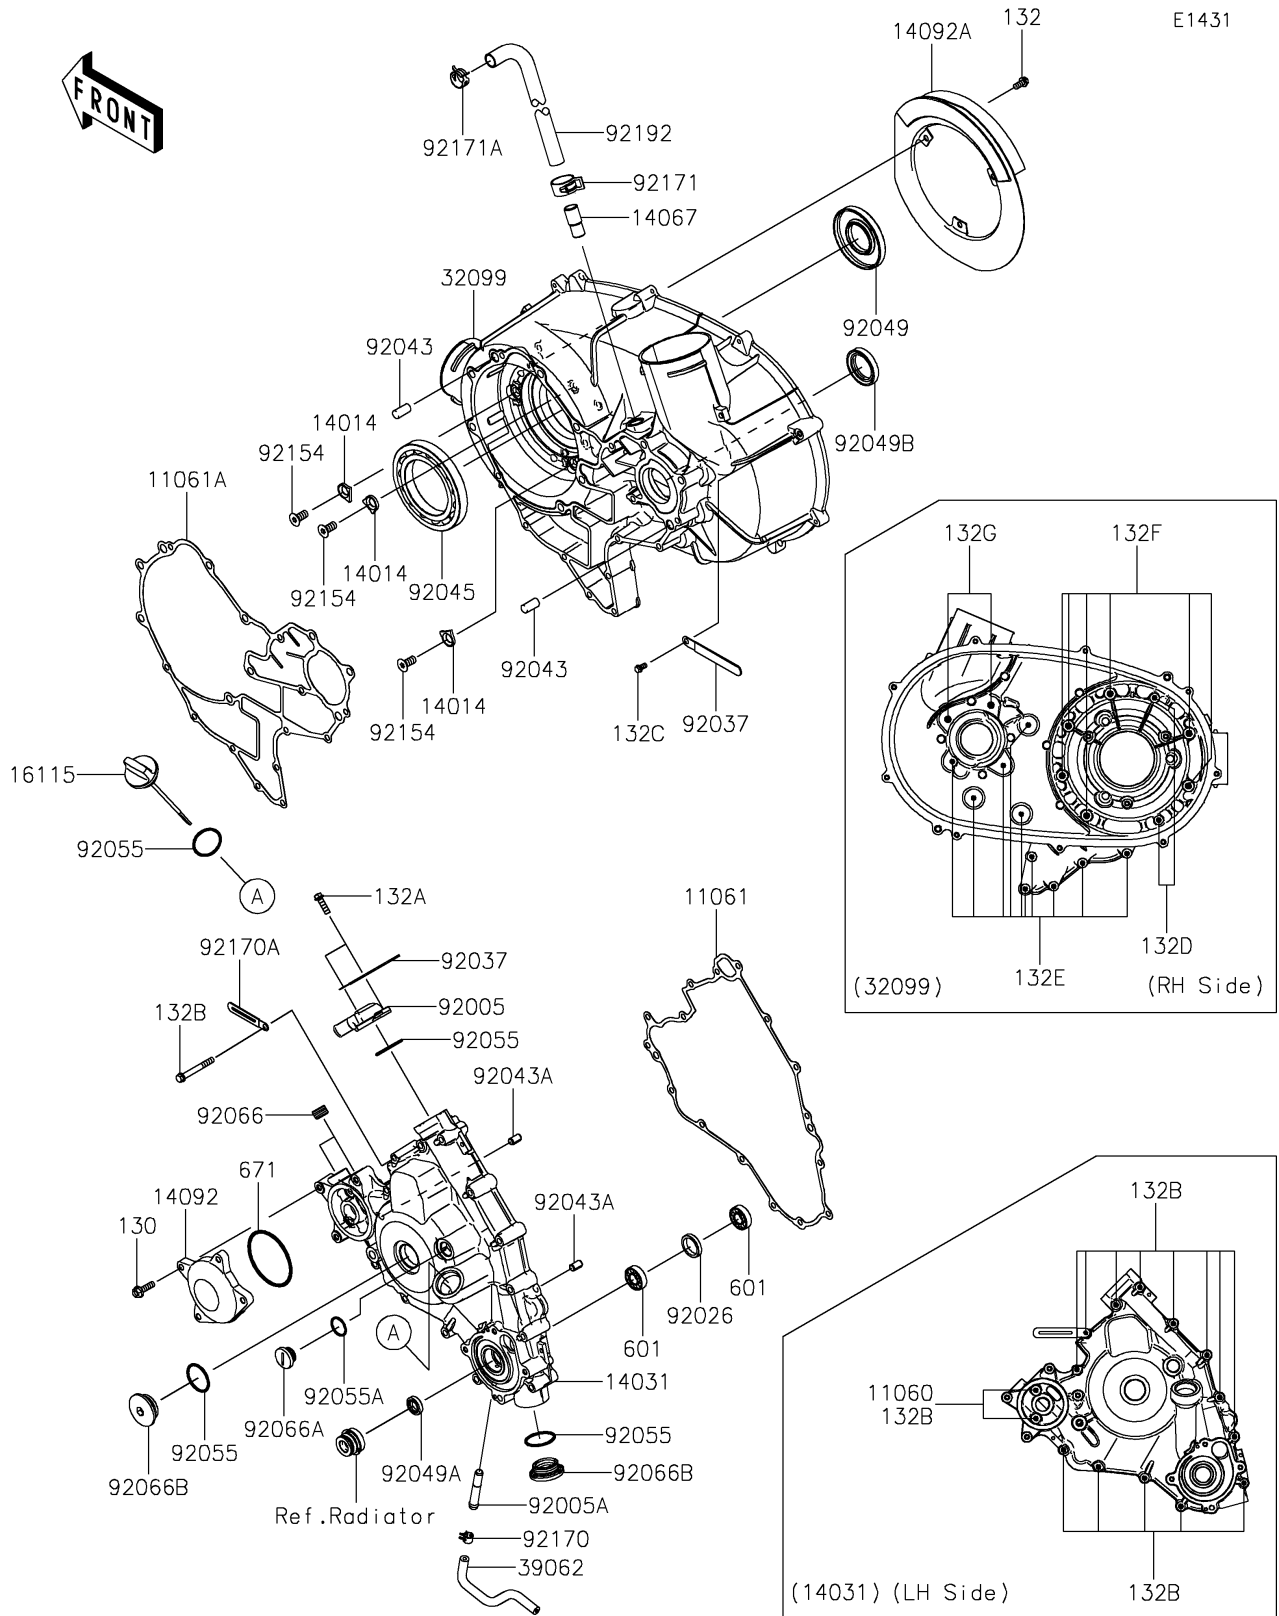

2021 TERYX® PARTS DIAGRAM

Engine Cover(s)

2021 TERYX® PARTS LIST

Engine Cover(s)

ITEM NAME	PART NUMBER	QUANTITY
GASKET,6.2X12X0.3 (Ref # 11060)	11060-1994	2
GASKET,GENERATOR COVER (Ref # 11061)	11061-0728	1
GASKET,CVT CASE (Ref # 11061A)	11061-0729	1
PLATE-POSITION (Ref # 14014)	14014-0556	3
COVER-GENERATOR (Ref # 14031)	14031-0589	1
FITTING,BREATHER (Ref # 14067)	14067-006	1
COVER,OIL COOLER (Ref # 14092)	14092-0877	1
COVER (Ref # 14092A)	14092-1051	1
CAP-OIL FILLER (Ref # 16115)	16115-0705	1
CASE,CVT (Ref # 32099)	32099-0788	1
HOSE-COOLING,DRAIN (Ref # 39062)	39062-0598	1
FITTING (Ref # 92005)	92005-0712	1
FITTING (Ref # 92005A)	92005-1264	1
SPACER,22X28X5 (Ref # 92026)	92026-0711	1
CLAMP (Ref # 92037)	92037-1993	2
PIN,10X20 (Ref # 92043)	92043-0142	2
PIN,6.2X8X14 (Ref # 92043A)	92043-1263	2
BEARING-BALL,16014CS45 (Ref # 92045)	92045-0709	1
SEAL-OIL,35X77X9 (Ref # 92049)	92049-0713	1
SEAL-OIL,12X22X5 (Ref # 92049A)	92049-0783	1
SEAL-OIL,HTC 30X45X8 (Ref # 92049B)	92049-1575	1
RING-O,31.2X2.4 (Ref # 92055)	92055-0724	4
RING-O,20X2 (Ref # 92055A)	92055-1146	1
PLUG,PT3/8X10 (Ref # 92066)	92066-0003	2
PLUG,COVER (Ref # 92066A)	92066-0011	1
PLUG (Ref # 92066B)	92066-0712	2
BOLT,FLAT,8X13.6 (Ref # 92154)	92154-0978	3
CLAMP (Ref # 92170)	92170-1493	1
CLAMP (Ref # 92170A)	92170-1514	1

2021 TERYX® PARTS LIST

Engine Cover(s)

ITEM NAME	PART NUMBER	QUANTITY
CLAMP (Ref # 92171)	92171-0329	1
CLAMP (Ref # 92171A)	92171-1277	1
TUBE,BREATHER (Ref # 92192)	92192-0945	1
BOLT-FLANGED,6X22 (Ref # 130)	130CA0622	4
BOLT-FLANGED-SMALL,6X12 (Ref # 132)	132BA0612	3
BOLT-FLANGED-SMALL,6X20 (Ref # 132A)	132BA0620	2
BOLT-FLANGED-SMALL,6X50 (Ref # 132B)	132BA0650	15
BOLT-FLANGED-SMALL,6X12 (Ref # 132C)	132BD0612	1
BOLT-FLANGED-SMALL,6X30 (Ref # 132D)	132BD0630	2
BOLT-FLANGED-SMALL,6X45 (Ref # 132E)	132BD0645	10
BOLT-FLANGED-SMALL,8X35 (Ref # 132F)	132BD0835	6
BOLT-FLANGED-SMALL,8X50 (Ref # 132G)	132BD0850	2
BEARING-BALL (Ref # 601)	601A6001	2
O RING,65MM (Ref # 671)	671B2565	1