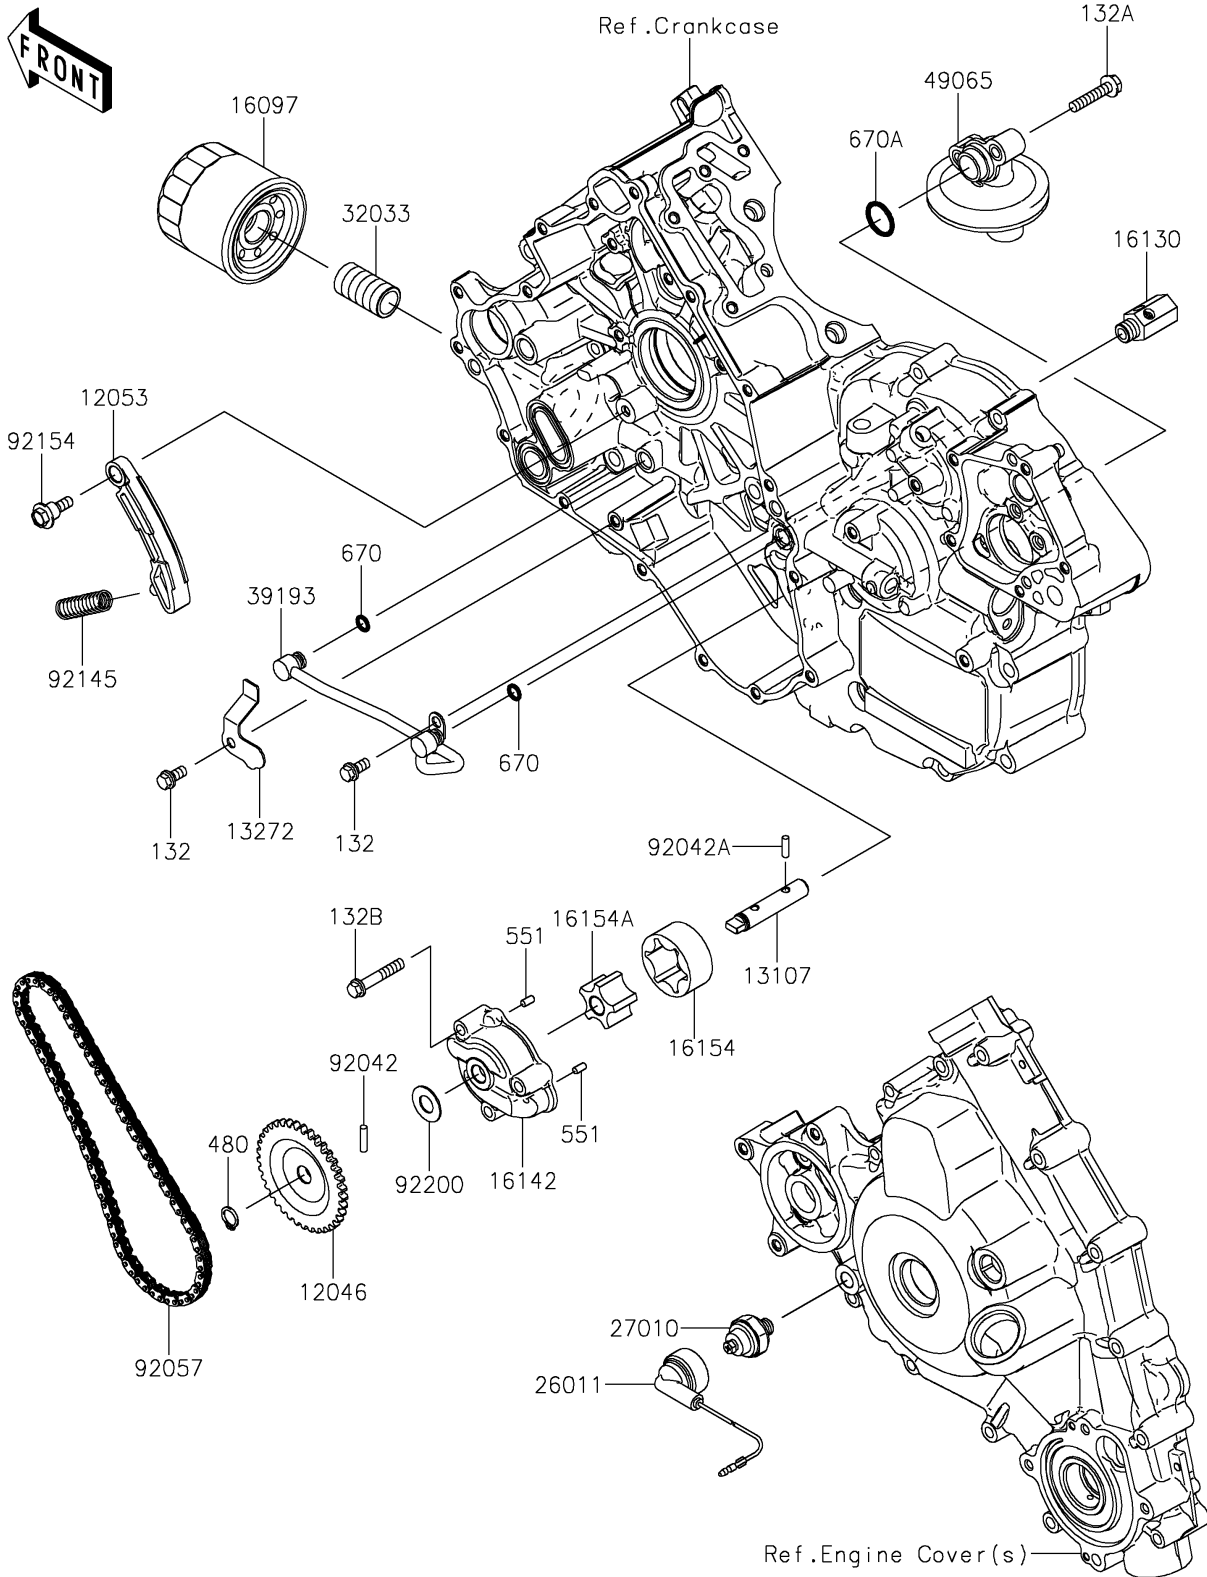

2021 TERYX® PARTS DIAGRAM

Oil Pump/Oil Filter

E1710

2021 TERYX® PARTS LIST

Oil Pump/Oil Filter

ITEM NAME	PART NUMBER	QUANTITY
SPROCKET,OIL PUMP,37T (Ref # 12046)	12046-0577	1
GUIDE-CHAIN (Ref # 12053)	12053-0180	1
SHAFT,OIL PUMP (Ref # 13107)	13107-0718	1
PLATE (Ref # 13272)	13272-0988	1
FILTER-ASSY-OIL (Ref # 16097)	16097-0007	1
VALVE-ASSY-RELIEF (Ref # 16130)	16130-1058	1
COVER-PUMP (Ref # 16142)	16142-0704	1
ROTOR-PUMP,OUTER (Ref # 16154)	16154-0706	1
ROTOR-PUMP,INNER (Ref # 16154A)	16154-0707	1
WIRE-LEAD (Ref # 26011)	26011-0818	1
SWITCH,OIL PRESSURE (Ref # 27010)	27010-1313	1
PIPE,OIL FILTER (Ref # 32033)	32033-1535	1
PIPE-OIL (Ref # 39193)	39193-0570	1
FILTER-OIL (Ref # 49065)	49065-0710	1
PIN,DOWEL,4X16.8 (Ref # 92042)	92042-029	1
PIN,DOWEL,4X13.8 (Ref # 92042A)	92042-030	1
CHAIN,DID SCR-0409 SV (Ref # 92057)	92057-0561	1
SPRING (Ref # 92145)	92145-0830	1
BOLT,FLANGED,6X8.3 (Ref # 92154)	92154-0709	1
WASHER,11.3X23X1 (Ref # 92200)	92200-0719	1
BOLT-FLANGED-SMALL,6X12 (Ref # 132)	132BA0612	2
BOLT-FLANGED-SMALL,6X30 (Ref # 132A)	132BA0630	2
BOLT-FLANGED-SMALL,6X35 (Ref # 132B)	132BA0635	3
CIRCLIP-TYPE-C,11MM (Ref # 480)	480J1100	1
PIN-DOWEL,4X8 (Ref # 551)	551A0408	2
O RING,7MM (Ref # 670)	670D1507	2
O RING,18MM (Ref # 670A)	670D2018	1