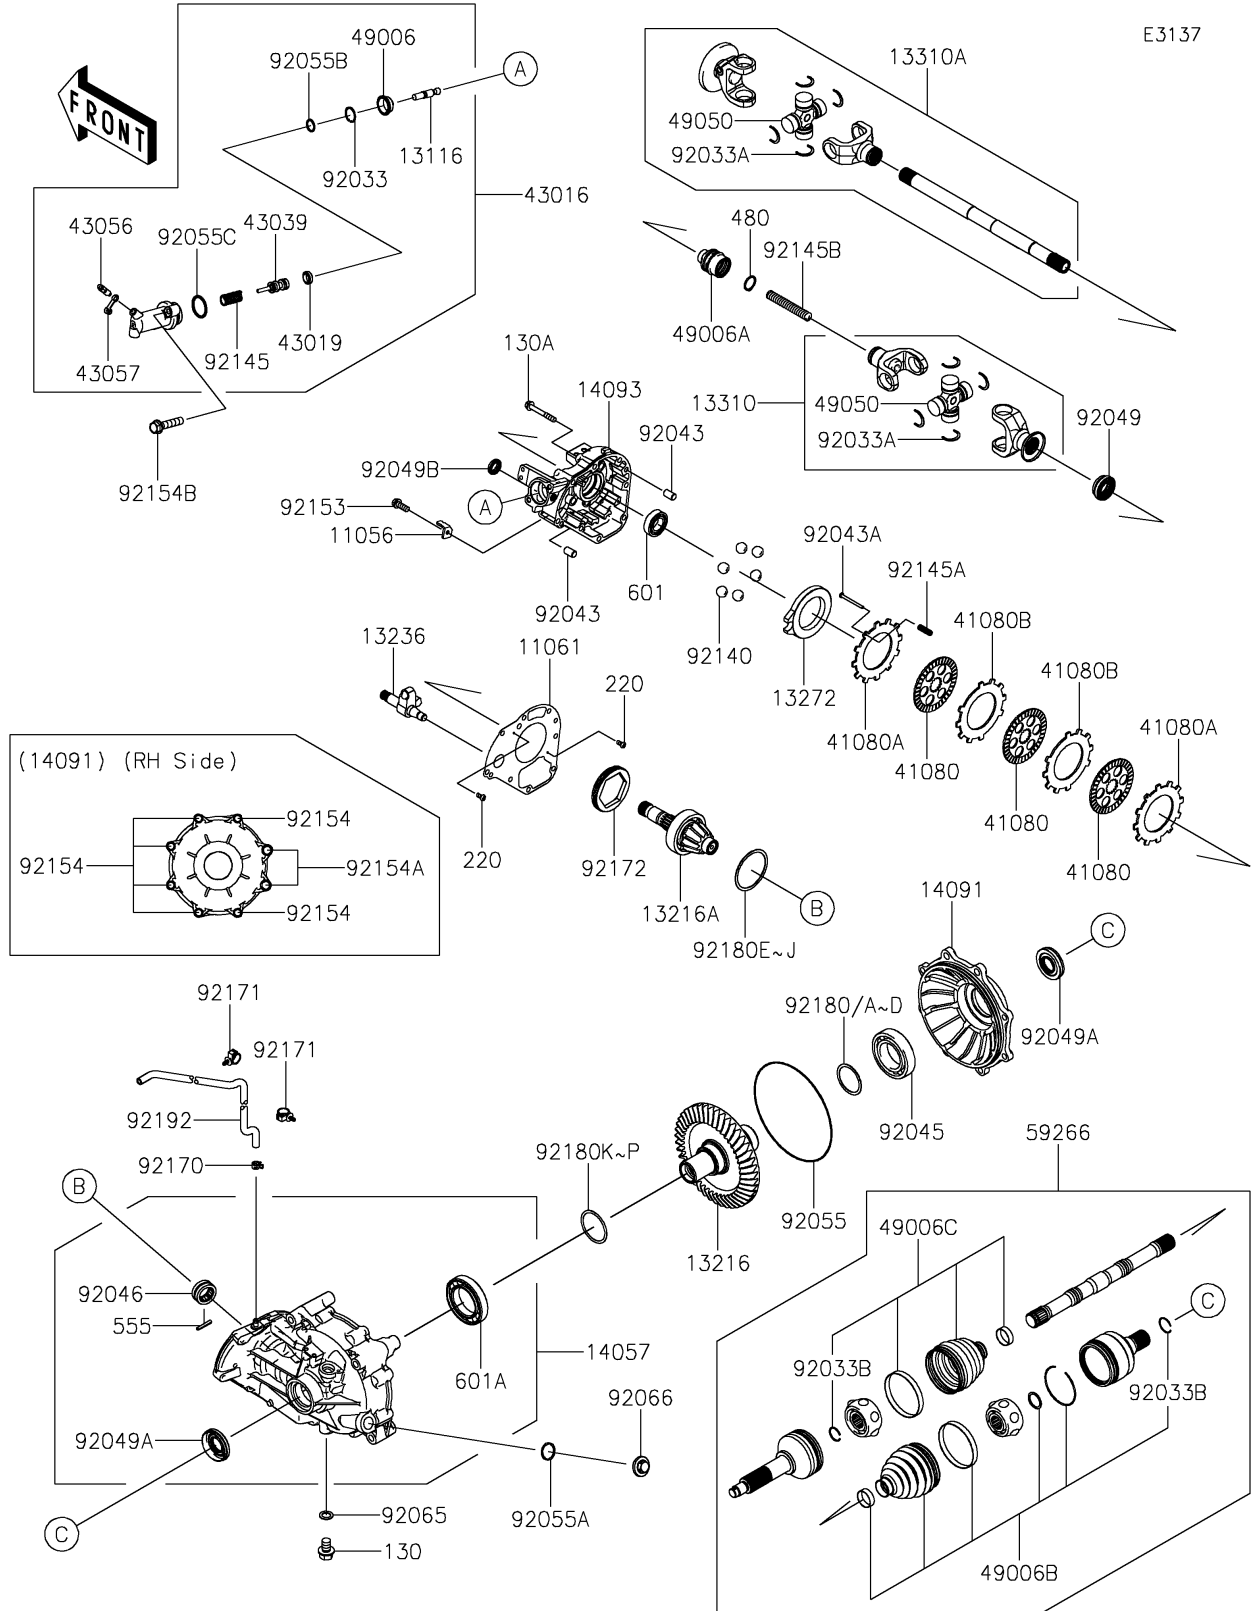

## Drive Shaft-Rear

### Drive Shaft-Rear

ITEM NAME	PART NUMBER	QUANTITY
PIN,8X14 (Ref # 92043)	92043-1567	2
PIN,3X35 (Ref # 92043A)	92043-1617	2
BEARING-BALL,6210CM (Ref # 92045)	92045-1213	1
BEARING-NEEDLE,AH502802 (Ref # 92046)	92046-0024	1
SEAL-OIL,25X45X9.5 (Ref # 92049)	92049-0739	1
SEAL-OIL (Ref # 92049A)	92049-0773	2
SEAL-OIL,TC17X28X6 (Ref # 92049B)	92049-1537	1
RING-O,190.2X4.2 (Ref # 92055)	92055-0121	1
RING-O (Ref # 92055A)	92055-0122	1
RING-O (Ref # 92055B)	92055-0146	1
RING-O (Ref # 92055C)	92055-0147	1
GASKET,10.5X16X1 (Ref # 92065)	92065-058	1
PLUG (Ref # 92066)	92066-1303	1
BALL,D/O#12 (Ref # 92140)	92140-1064	6
SPRING (Ref # 92145)	92145-0882	1
SPRING,RR BRAKE (Ref # 92145A)	92145-1301	2
SPRING,PROPELLER SHAFT (Ref # 92145B)	92145-1304	1
BOLT,FLANGED-SMALL,6X16 (Ref # 92153)	92153-1729	1
BOLT,10X35 (Ref # 92154)	92154-1823	6
BOLT,12X35 (Ref # 92154A)	92154-1824	2
BOLT,FLANGED,8X40 (Ref # 92154B)	92154-1825	2
CLAMP (Ref # 92170)	92170-2043	1
CLAMP (Ref # 92171)	92171-0453	2
SCREW,SET,85X11.5 (Ref # 92172)	92172-1122	1
SHIM,T=0.95 (Ref # 92180)	92180-0813	AR
SHIM,T=1.10 (Ref # 92180A)	92180-0814	AR
SHIM,T=1.15 (Ref # 92180B)	92180-0815	AR
SHIM,T=1.30 (Ref # 92180C)	92180-0816	AR
SHIM,T=1.40 (Ref # 92180D)	92180-0817	AR