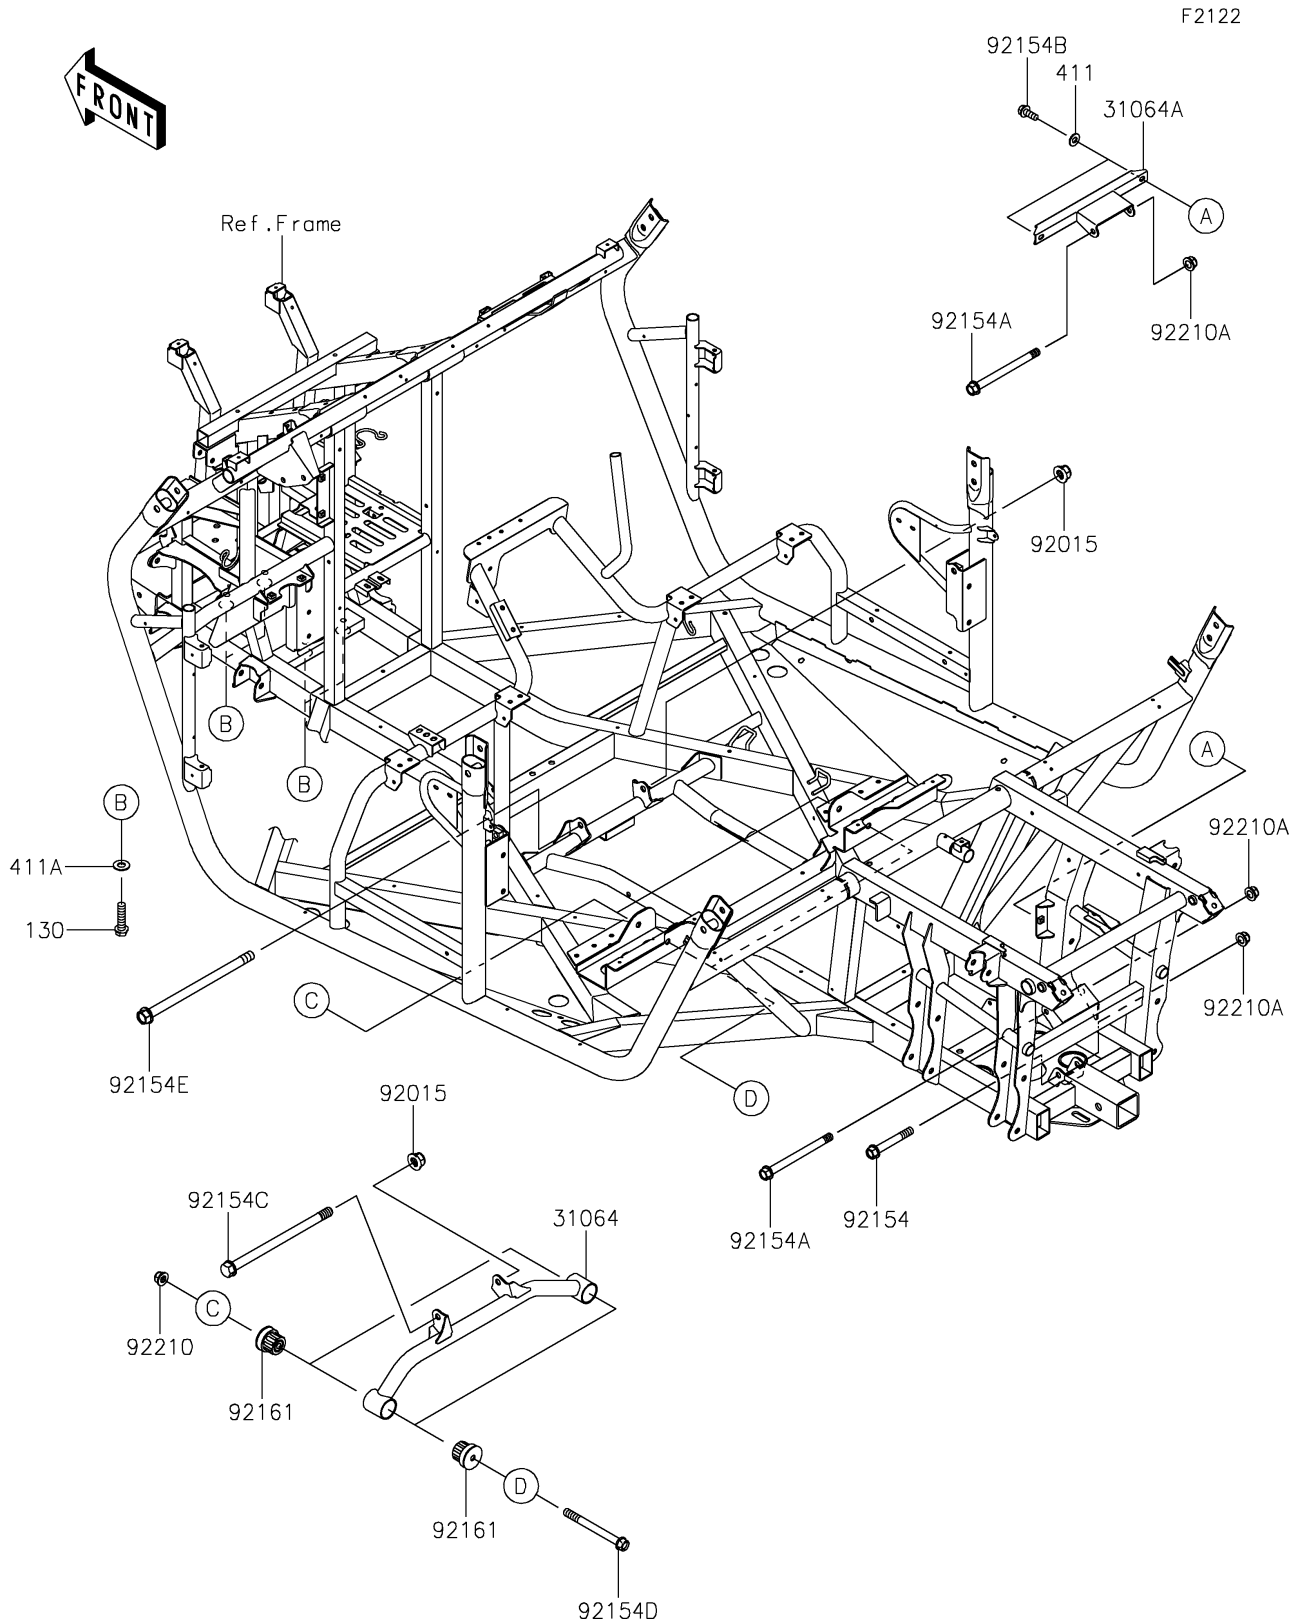

# 2021 TERYX® PARTS DIAGRAM

## Engine Mount

## 2021 TERYX® PARTS LIST

### Engine Mount

ITEM NAME	PART NUMBER	QUANTITY
PIPE-COMP,RR FRAME (Ref # 31064)	31064-0621	1
PIPE-COMP,RR GEARCASE MOUNT (Ref # 31064A)	31064-0660	1
NUT,LOCK,FLANGED,12MM (Ref # 92015)	92015-1433	2
BOLT,FLANGED,10X70 (Ref # 92154)	92154-0894	1
BOLT,FLANGED,10X120 (Ref # 92154A)	92154-0895	2
BOLT,FLANGED,8X20 (Ref # 92154B)	92154-1130	2
BOLT,FLANGED,12X190 (Ref # 92154C)	92154-1131	1
BOLT,FLANGED,10X105 (Ref # 92154D)	92154-1132	2
BOLT,FLANGED,12X200 (Ref # 92154E)	92154-1133	1
DAMPER (Ref # 92161)	92161-0423	4
NUT,LOCK,FLANGED,10MM (Ref # 92210)	92210-0276	2
NUT,LOCK,FLANGED,10MM (Ref # 92210A)	92210-1080	3
BOLT-FLANGED,10X40 (Ref # 130)	130BA1040	4
WASHER-PLAIN,8MM (Ref # 411)	411AA0800	2
WASHER-PLAIN,10MM (Ref # 411A)	411AA1000	4