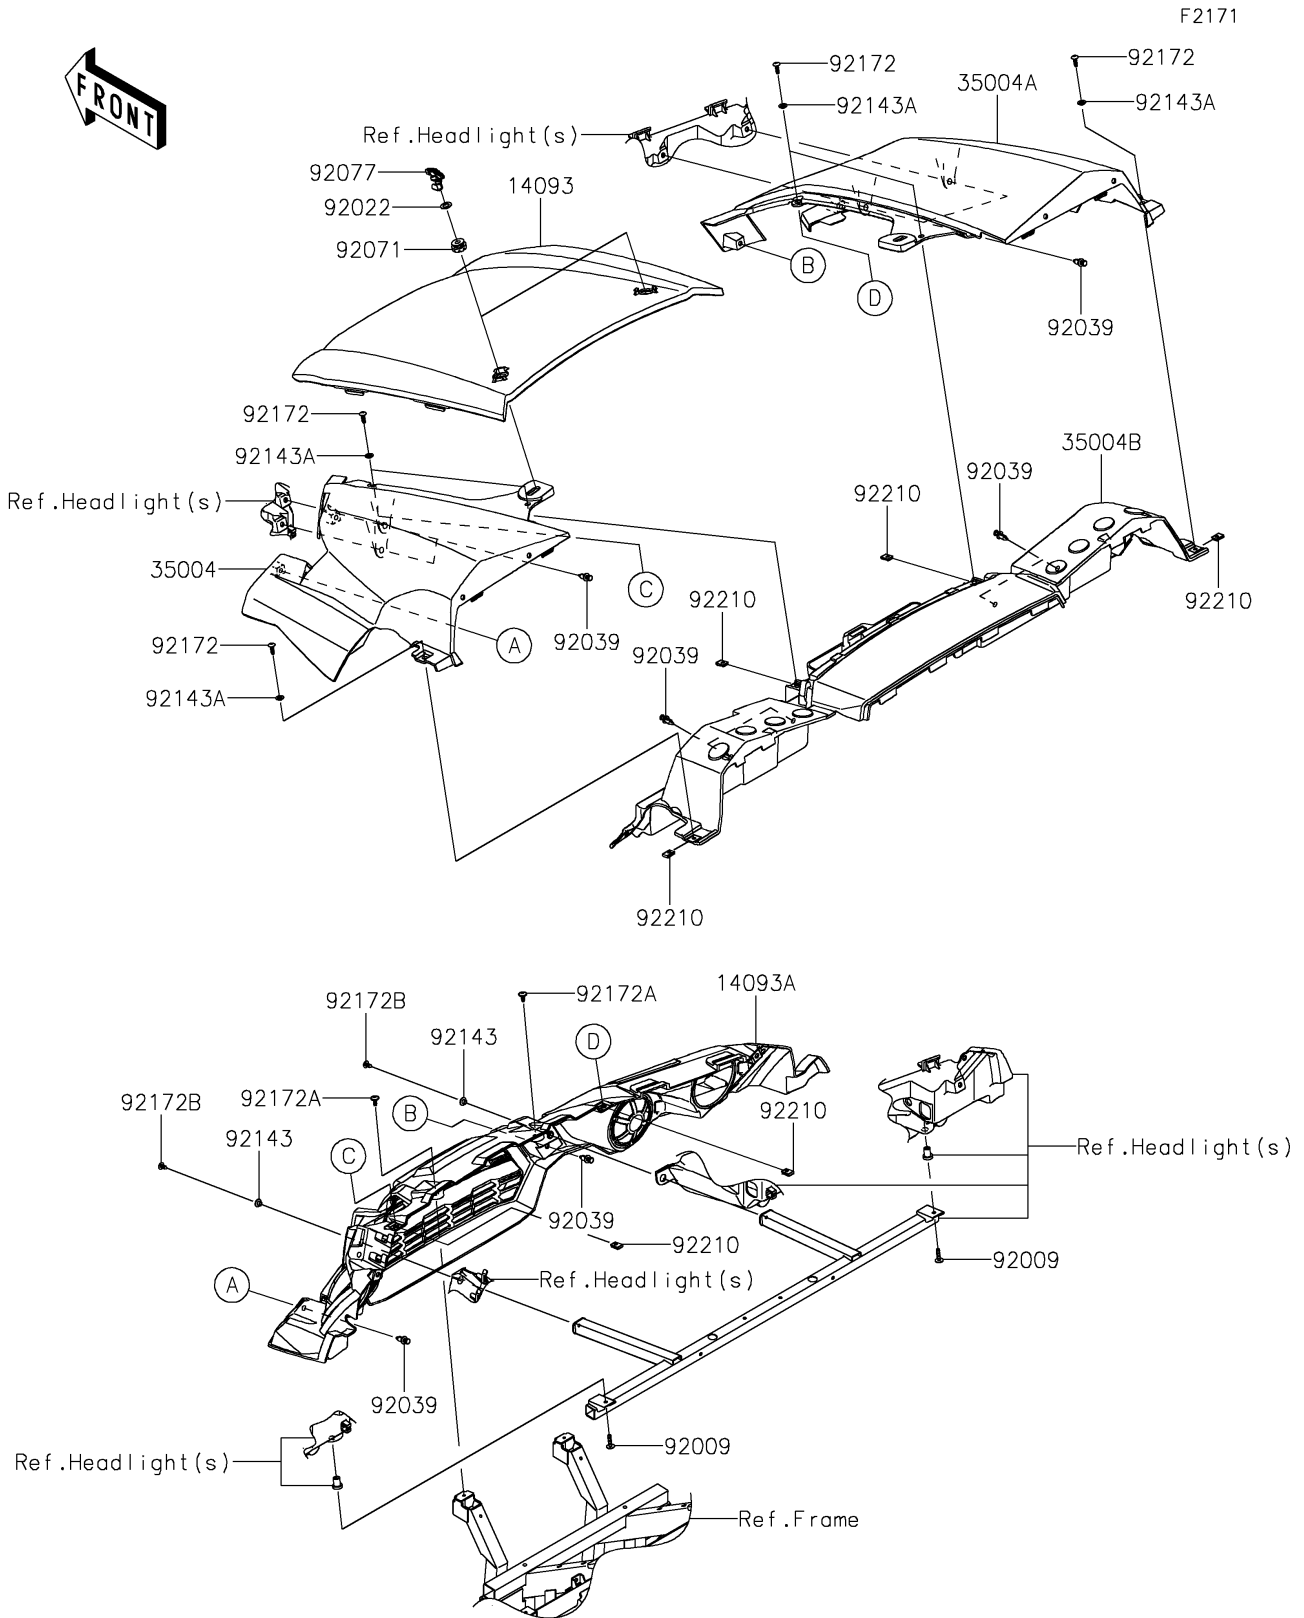

2021 TERYX® PARTS DIAGRAM

Front Fender(s)

2021 TERYX® PARTS LIST

Front Fender(s)

ITEM NAME	PART NUMBER	QUANTITY
COVER,HOOD,S.BLACK (Ref # 14093)	14093-0205-839	1
COVER,FR GRILL (Ref # 14093A)	14093-0233	1
FENDER-FRONT,LH,V.BLUE (Ref # 35004)	35004-0343-40D	1
FENDER-FRONT,RH,V.BLUE (Ref # 35004A)	35004-0344-40D	1
FENDER-FRONT,RR (Ref # 35004B)	35004-0345	1
SCREW,6X25 (Ref # 92009)	92009-1465	2
WASHER,12.5X22X1.2 (Ref # 92022)	92022-072	2
RIVET (Ref # 92039)	92039-0776	12
GROMMET (Ref # 92071)	92071-0746	2
KNOB (Ref # 92077)	92077-0033	2
COLLAR (Ref # 92143)	92143-1057	2
COLLAR (Ref # 92143A)	92143-1087	6
SCREW,TAPPING,6X20 (Ref # 92172)	92172-0488	6
SCREW,6X16 (Ref # 92172A)	92172-0711	2
SCREW,TAPPING,6X16 (Ref # 92172B)	92172-0739	2
NUT,LEAF SPRING,6MM (Ref # 92210)	92210-0624	6