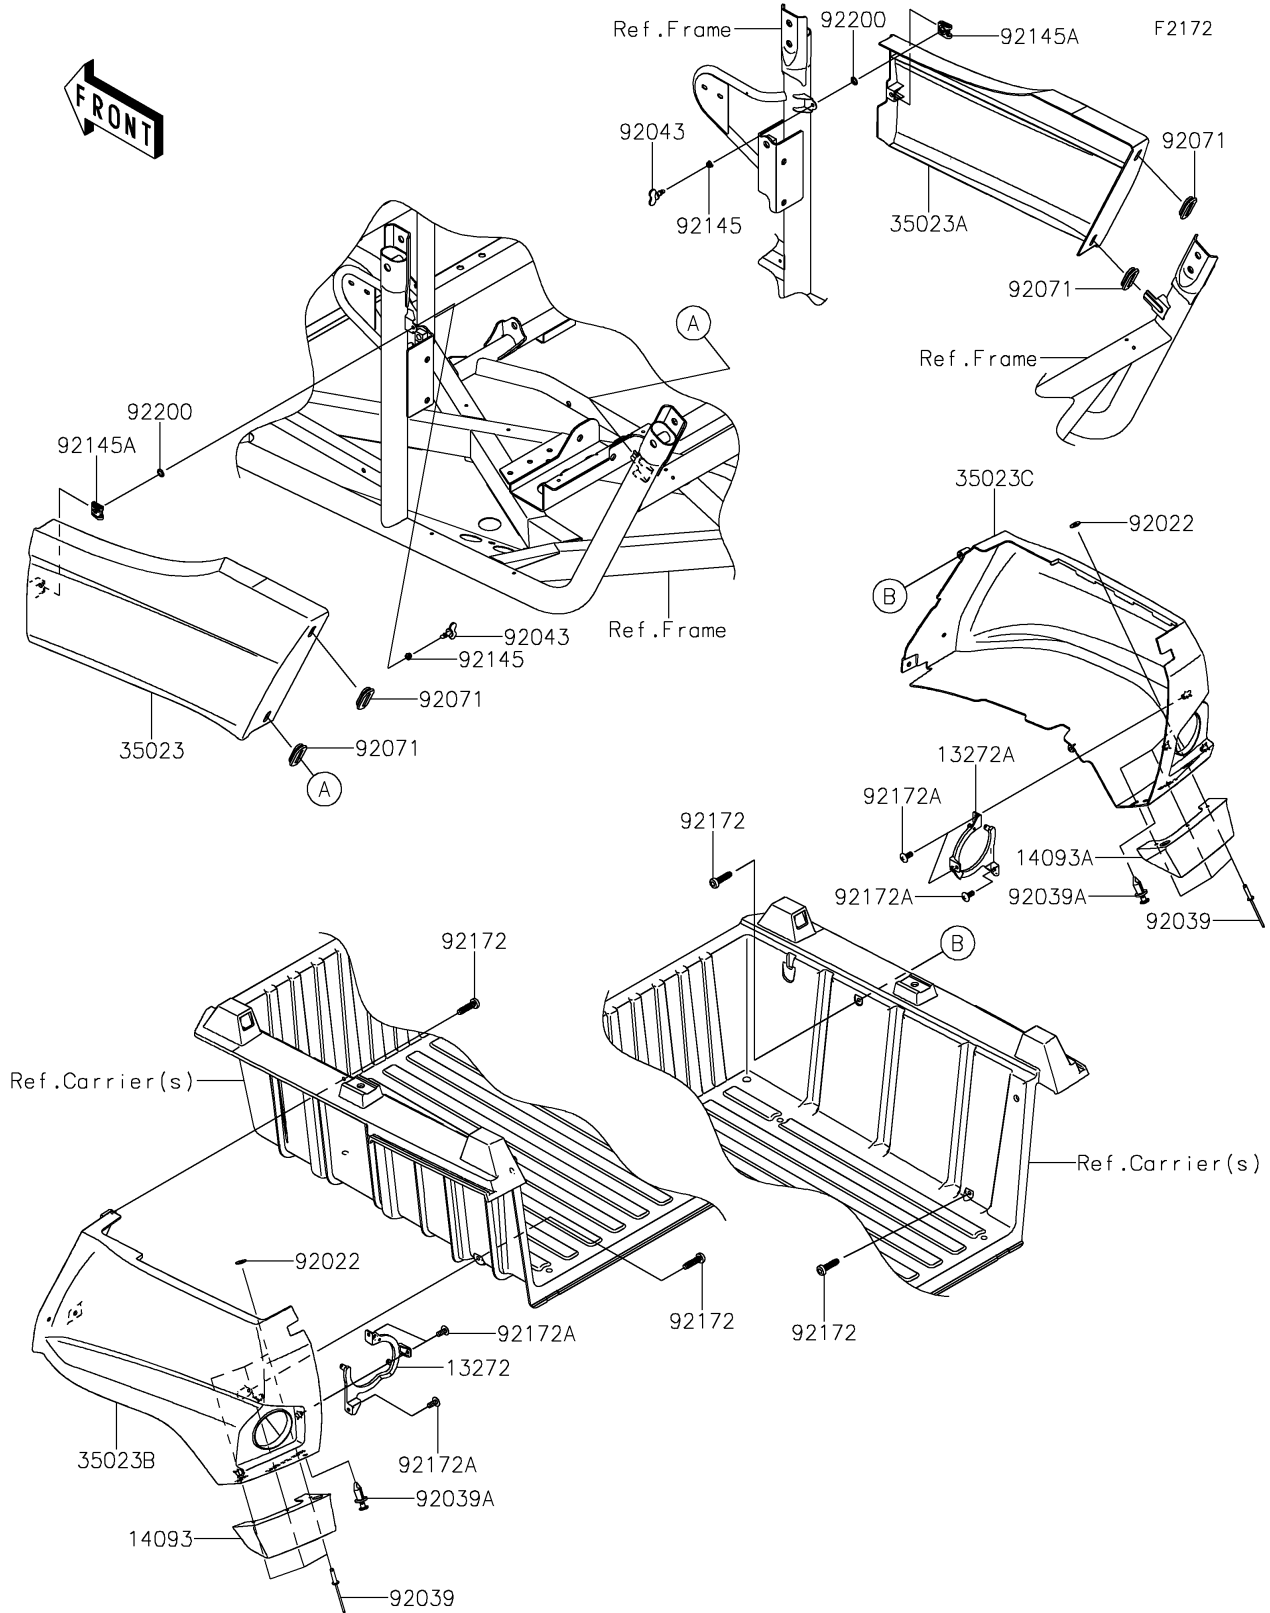

2021 TERYX® PARTS DIAGRAM

Rear Fender(s)

2021 TERYX® PARTS LIST

Rear Fender(s)

ITEM NAME	PART NUMBER	QUANTITY
PLATE,TAILLIGHT MOUNT,LH (Ref # 13272)	13272-1481	1
PLATE,TAILLIGHT MOUNT,RH (Ref # 13272A)	13272-1482	1
COVER,MUD GUARD,LH (Ref # 14093)	14093-0001	1
COVER,MUD GUARD,RH (Ref # 14093A)	14093-0002	1
FENDER-REAR,FR,LH,S.BLACK (Ref # 35023)	35023-0366-839	1
FENDER-REAR,FR,RH,S.BLACK (Ref # 35023A)	35023-0367-839	1
FENDER-REAR,RR,LH,S.BLACK (Ref # 35023B)	35023-0368-839	1
FENDER-REAR,RR,RH,S.BLACK (Ref # 35023C)	35023-0369-839	1
WASHER,5.2X13X1 (Ref # 92022)	92022-1380	6
RIVET,5X23.3 (Ref # 92039)	92039-0769	6
RIVET (Ref # 92039A)	92039-0776	2
PIN,WINGED,240 (Ref # 92043)	92043-0779	2
GROMMET (Ref # 92071)	92071-1187	4
SPRING (Ref # 92145)	92145-0905	2
SPRING,CLIP (Ref # 92145A)	92145-0906	2
SCREW (Ref # 92172)	92172-0886	4
SCREW,5X12 (Ref # 92172A)	92172-3714	6
WASHER (Ref # 92200)	92200-0800	2