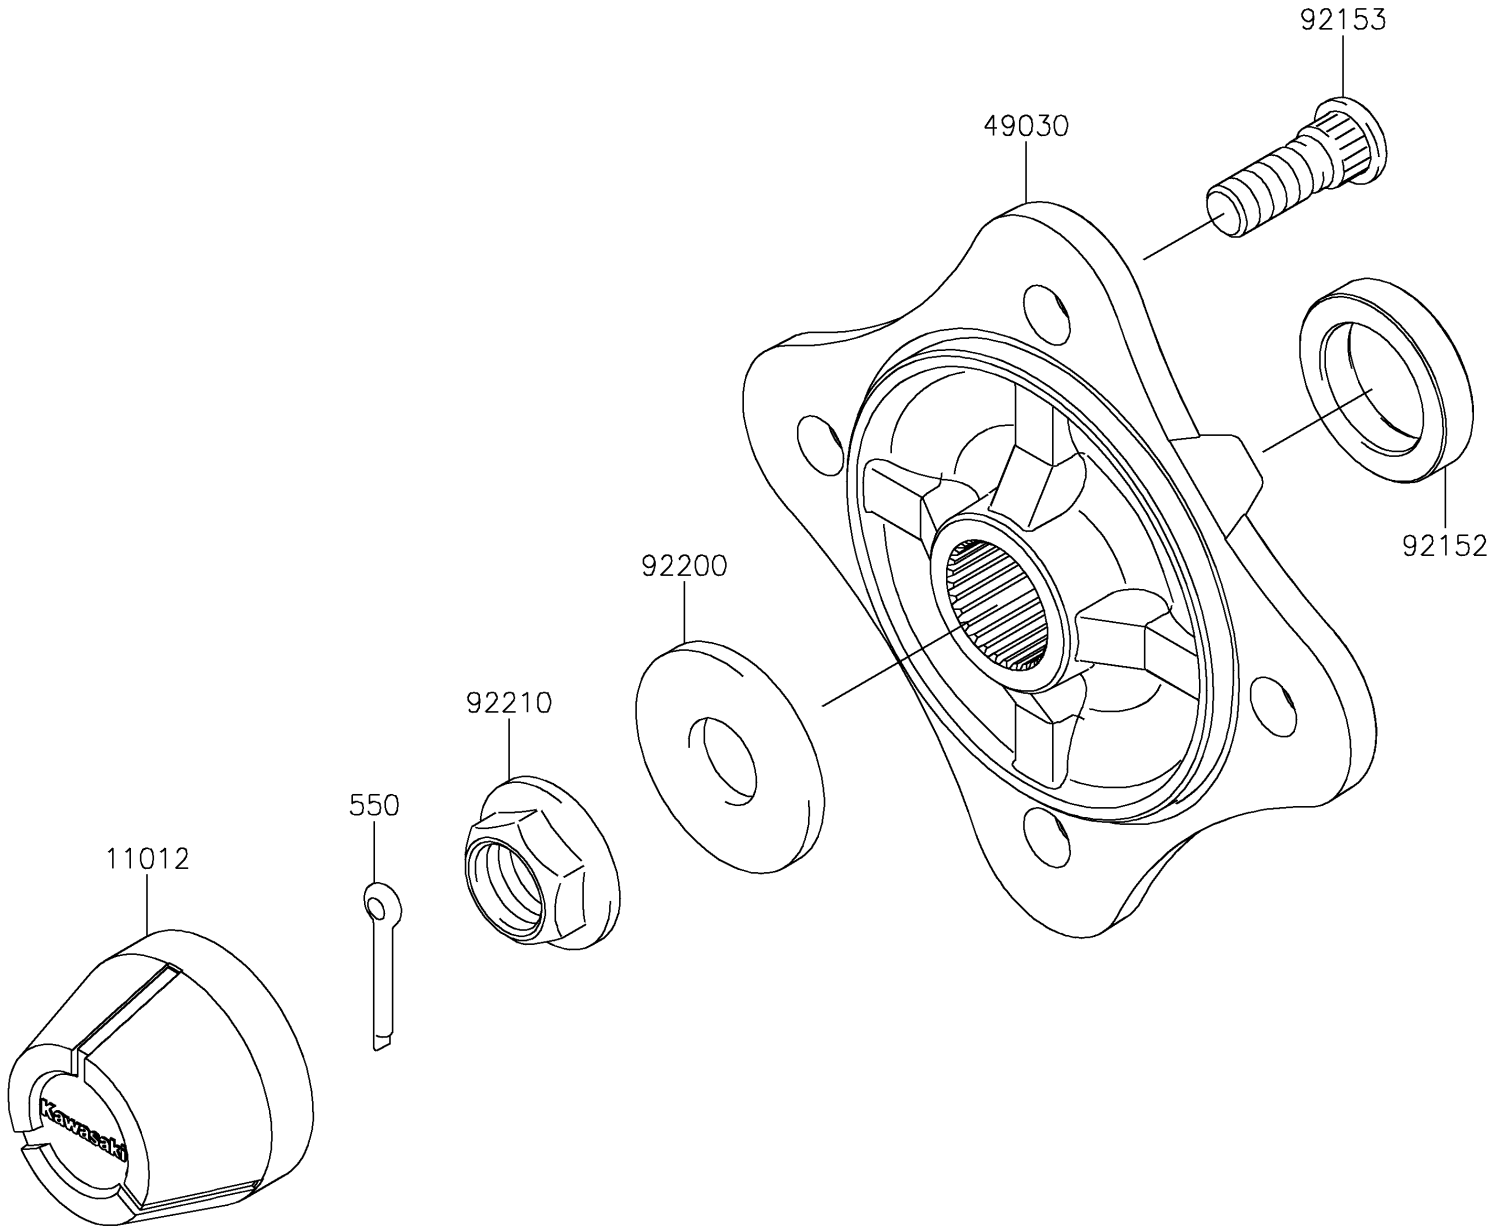

2021 TERYX® PARTS DIAGRAM

Rear Hubs/Brakes

F2240

2021 TERYX® PARTS LIST

Rear Hubs/Brakes

ITEM NAME	PART NUMBER	QUANTITY
CAP,WHEEL (Ref # 11012)	11012-1969	2
HUB,RR (Ref # 49030)	49030-0563	2
COLLAR,30.1X44X9 (Ref # 92152)	92152-1700	2
BOLT,12MM (Ref # 92153)	92153-1915	8
WASHER,20.3X52.0X4.5 (Ref # 92200)	92200-1739	2
NUT,FLANGED,20MM (Ref # 92210)	92210-2093	2
PIN-COTTER,4.0X30 (Ref # 550)	550AA4030	2