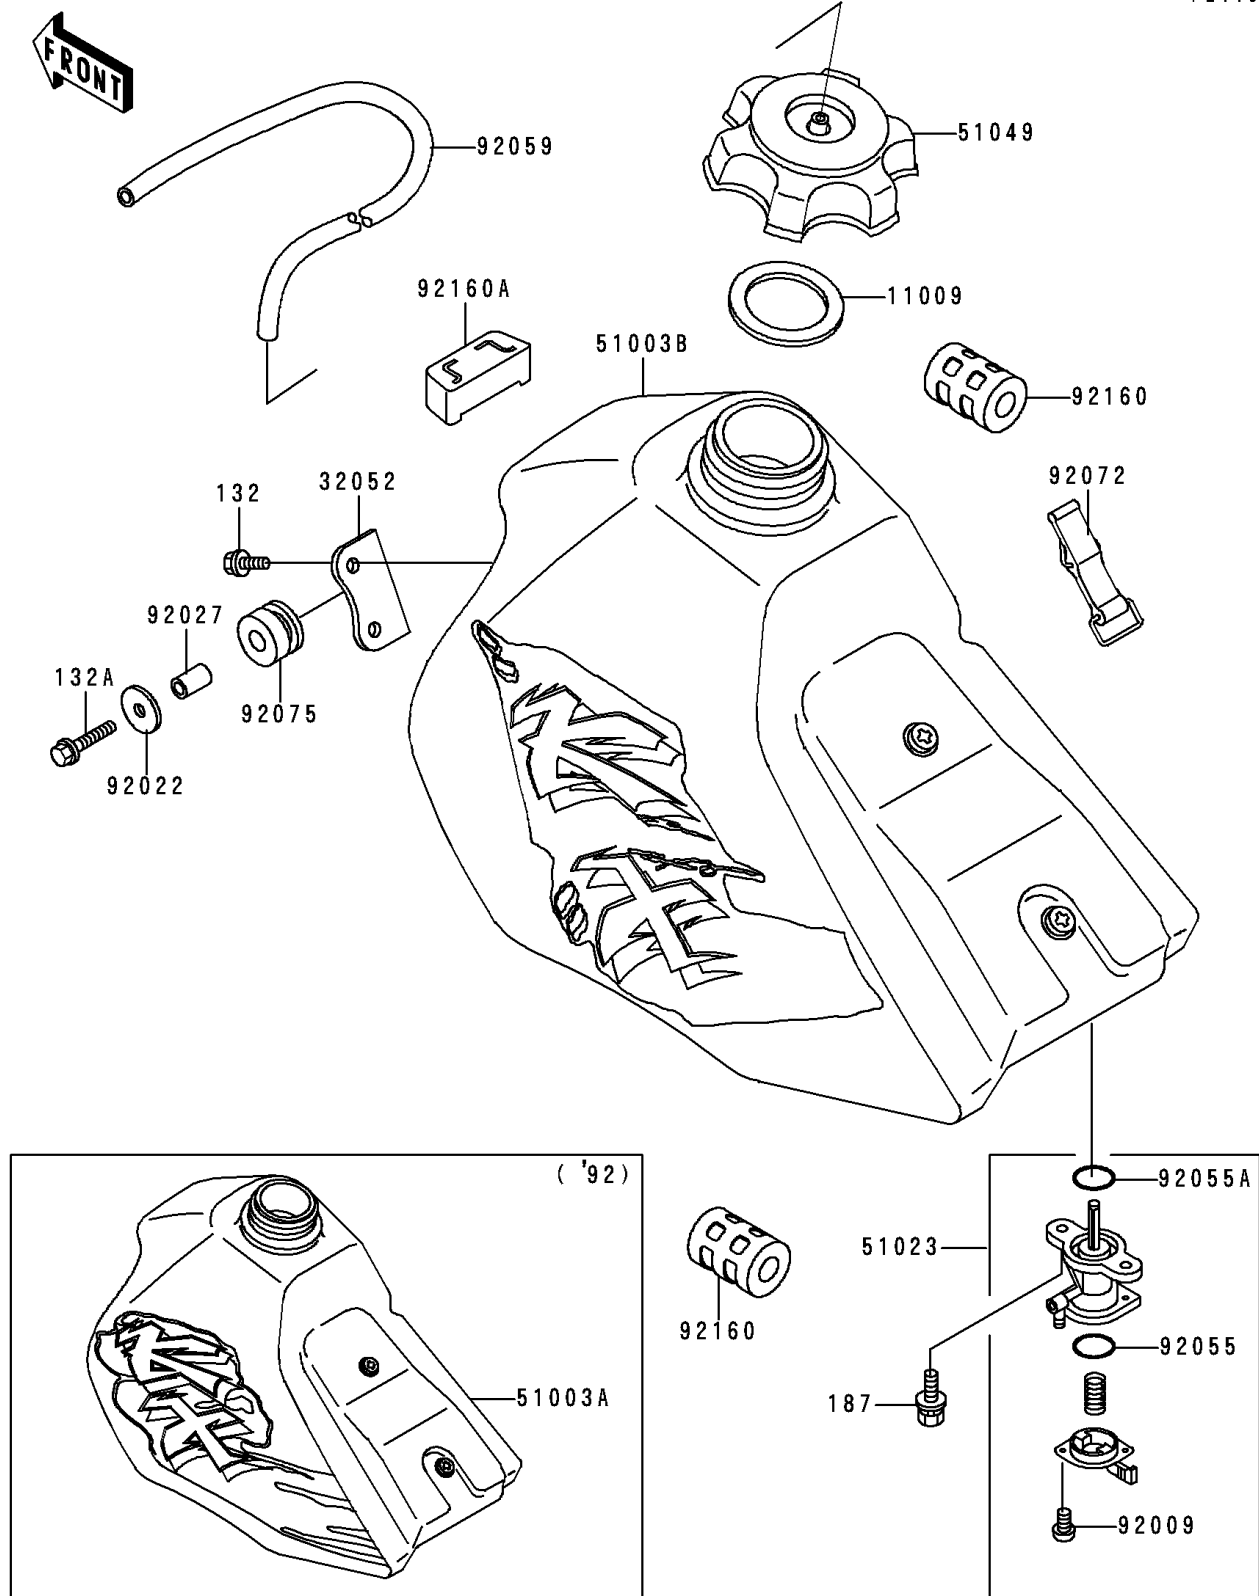

1992 KX80 PARTS DIAGRAM

Fuel Tank

F2410

1992 KX80 PARTS LIST

Fuel Tank

ITEM NAME	PART NUMBER	QUANTITY
BOLT-FLANGED-SMALL (Ref # 132)	132G0612	2
BOLT-FLANGED-SMALL (Ref # 132A)	132G0630	1
BOLT-UPSET-WSP (Ref # 187)	187B0616	2
GASKET,FUEL TANK CAP (Ref # 11009)	11009-1622	1
BRACKET-TANK (Ref # 32052)	32052-1169	1
TANK-COMP-FUEL,L.GREEN (Ref # 51003A)	51003-5391-6W	1
TAP-ASSY,FUEL (Ref # 51023)	51023-1115	1
CAP-TANK,FUEL (Ref # 51049)	51049-1089	1
SCREW,3X8 (Ref # 92009)	92009-1386	2
WASHER,6.5X24X2 (Ref # 92022)	92022-1690	1
COLLAR,6.8X10X17 (Ref # 92027)	92027-1833	1
RING-O,FUEL TAP LEVER (Ref # 92055)	92055-1299	1
RING-O,FUEL TAP PACKING (Ref # 92055A)	92055-1300	1
TUBE,5X9X350 (Ref # 92059)	92059-1265	1
BAND,FUEL TANK (Ref # 92072)	92072-1229	1
DAMPER (Ref # 92075)	92075-1660	1
DAMPER,FUEL TANK (Ref # 92160)	92160-1236	2
DAMPER (Ref # 92160A)	92160-1255	1