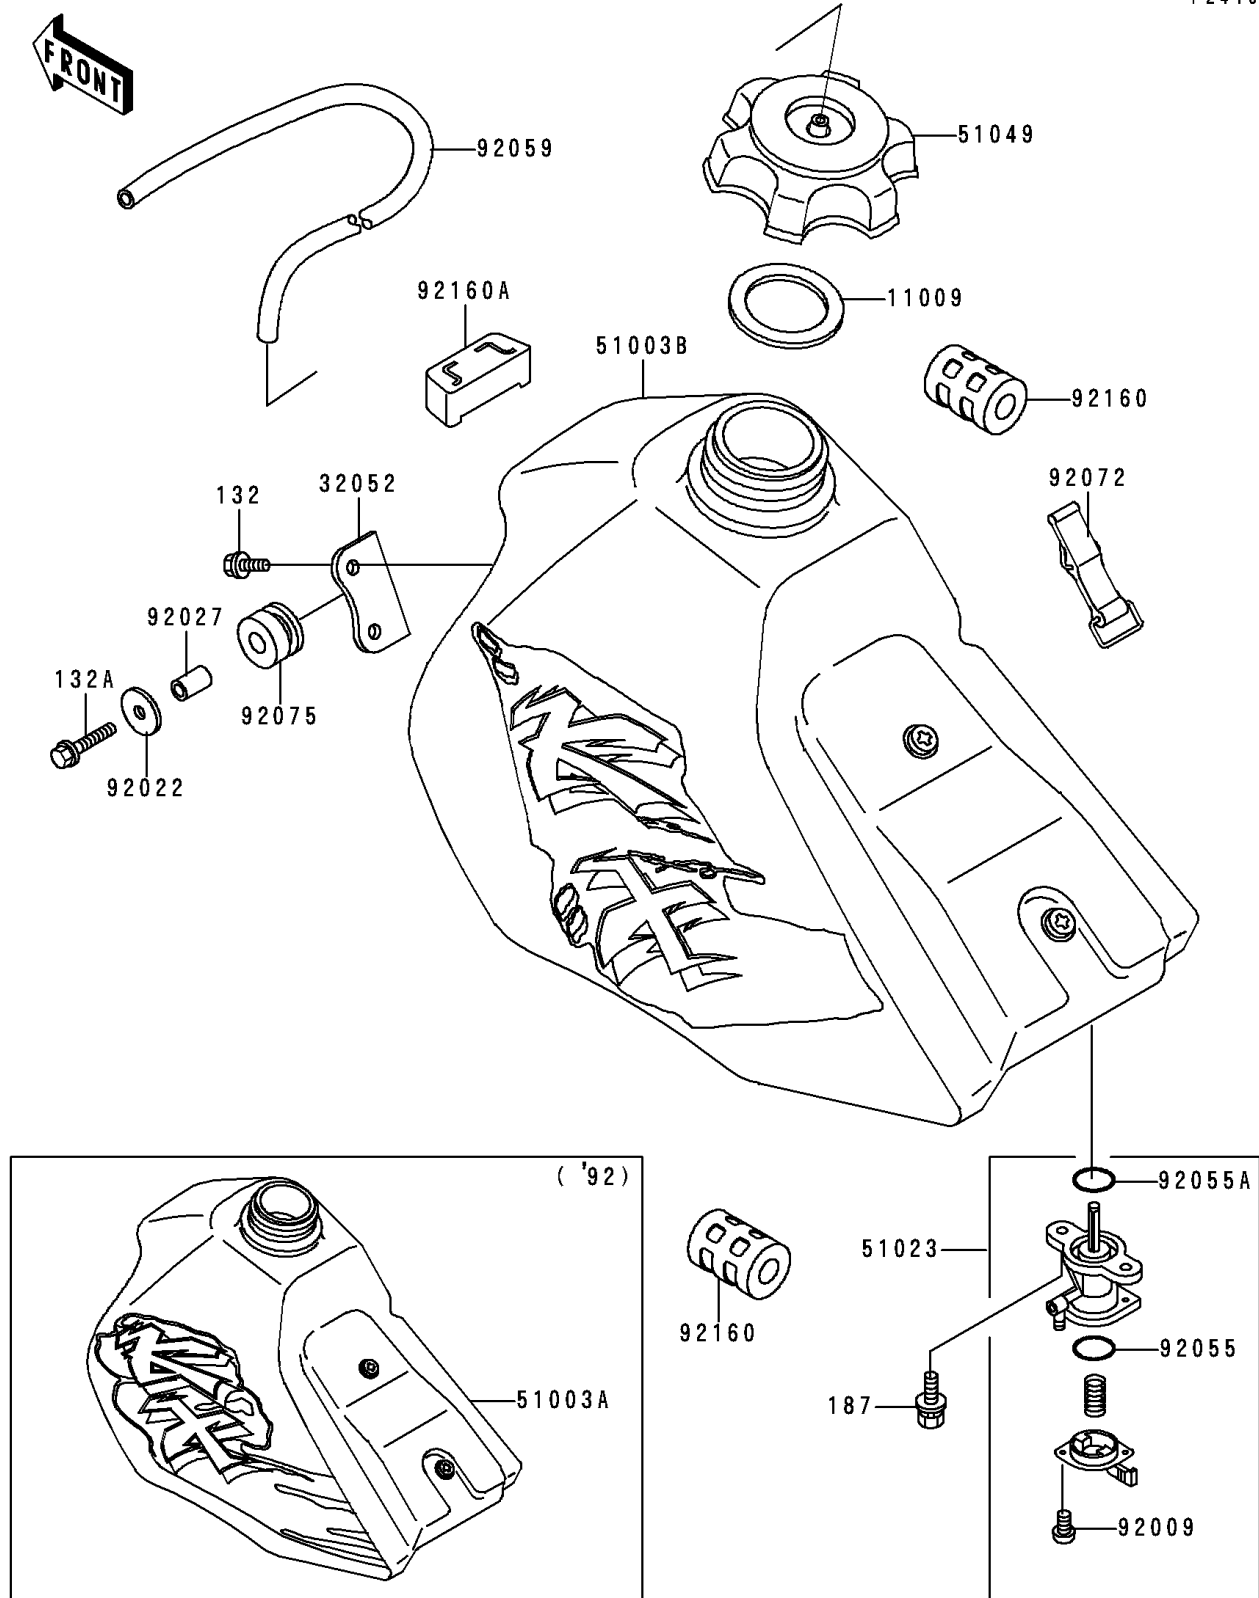

1992 KX80 PARTS DIAGRAM

Fuel Tank

F2410

1992 KX80 PARTS LIST

Fuel Tank

ITEM NAME	PART NUMBER	QUANTITY
BOLT-FLANGED-SMALL (Ref # 132)	132G0612	2
BOLT-FLANGED-SMALL (Ref # 132A)	132G0630	1
BOLT-UPSET-WSP (Ref # 187)	187B0616	2
GASKET,FUEL TANK CAP (Ref # 11009)	11009-1622	1
BRACKET-TANK (Ref # 32052)	32052-1169	1
TANK-COMP-FUEL,L.GREEN (Ref # 51003A)	51003-5391-6W	1
TAP-ASSY,FUEL (Ref # 51023)	51023-1115	1
CAP-TANK,FUEL (Ref # 51049)	51049-1089	1
SCREW,3X8 (Ref # 92009)	92009-1386	2
WASHER,6.5X24X2 (Ref # 92022)	92022-1690	1
COLLAR,6.8X10X17 (Ref # 92027)	92027-1833	1
RING-O,FUEL TAP LEVER (Ref # 92055)	92055-1299	1
RING-O,FUEL TAP PACKING (Ref # 92055A)	92055-1300	1
TUBE,5X9X350 (Ref # 92059)	92059-1265	1
BAND,FUEL TANK (Ref # 92072)	92072-1229	1
DAMPER (Ref # 92075)	92075-1660	1
DAMPER,FUEL TANK (Ref # 92160)	92160-1236	2
DAMPER (Ref # 92160A)	92160-1255	1