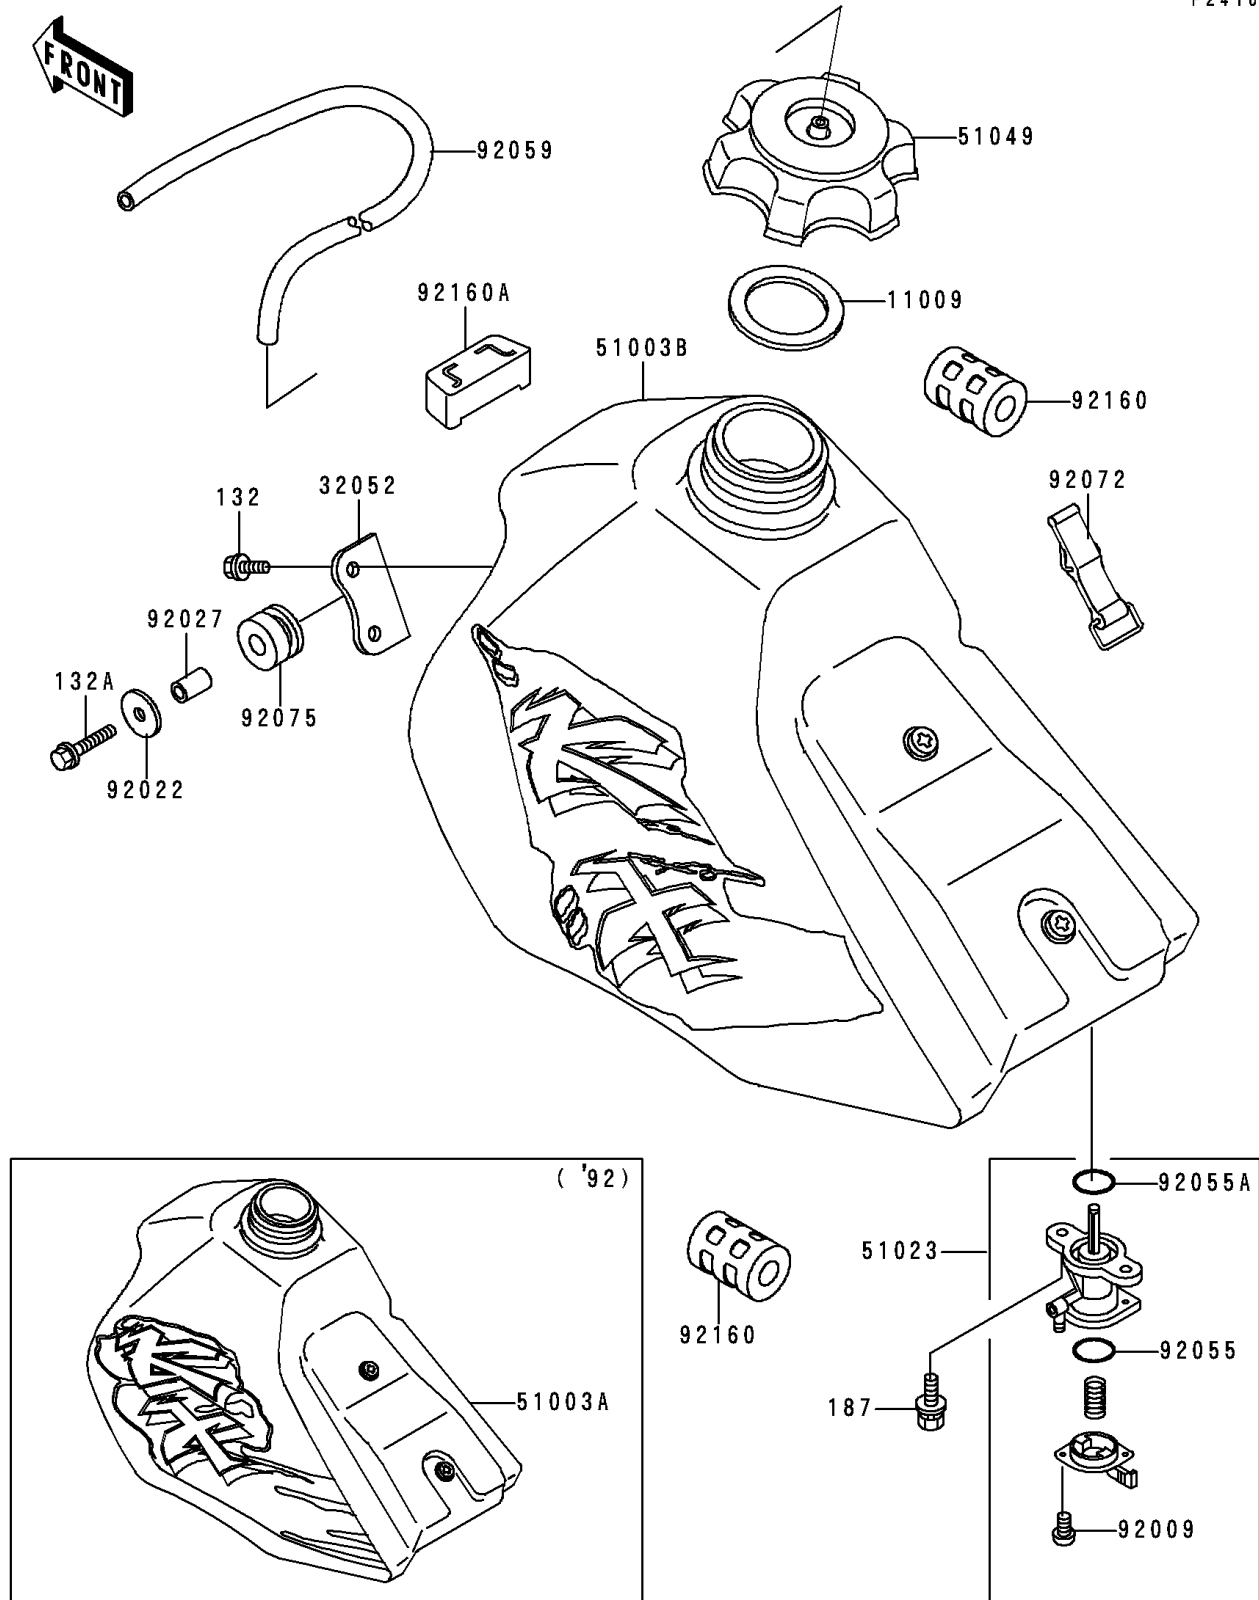

# 1993 KX80 PARTS DIAGRAM

Fuel Tank

F2410

# 1993 KX80 PARTS LIST

## Fuel Tank

ITEM NAME	PART NUMBER	QUANTITY
BOLT-FLANGED-SMALL (Ref # 132)	132G0612	2
BOLT-FLANGED-SMALL (Ref # 132A)	132G0630	1
BOLT-UPSET-WSP (Ref # 187)	187B0616	2
GASKET,FUEL TANK CAP (Ref # 11009)	11009-1622	1
BRACKET-TANK (Ref # 32052)	32052-1169	1
TANK-COMP-FUEL,L.GREEN (Ref # 51003B)	51003-5483-6W	1
TAP-ASSY,FUEL (Ref # 51023)	51023-1115	1
CAP-TANK,FUEL (Ref # 51049)	51049-1089	1
SCREW,3X8 (Ref # 92009)	92009-1386	2
WASHER,6.5X24X2 (Ref # 92022)	92022-1690	1
COLLAR,6.8X10X17 (Ref # 92027)	92027-1833	1
RING-O,FUEL TAP LEVER (Ref # 92055)	92055-1299	1
RING-O,FUEL TAP PACKING (Ref # 92055A)	92055-1300	1
TUBE,5X9X350 (Ref # 92059)	92059-1265	1
BAND,FUEL TANK (Ref # 92072)	92072-1229	1
DAMPER (Ref # 92075)	92075-1660	1
DAMPER,FUEL TANK (Ref # 92160)	92160-1236	2
DAMPER (Ref # 92160A)	92160-1255	1