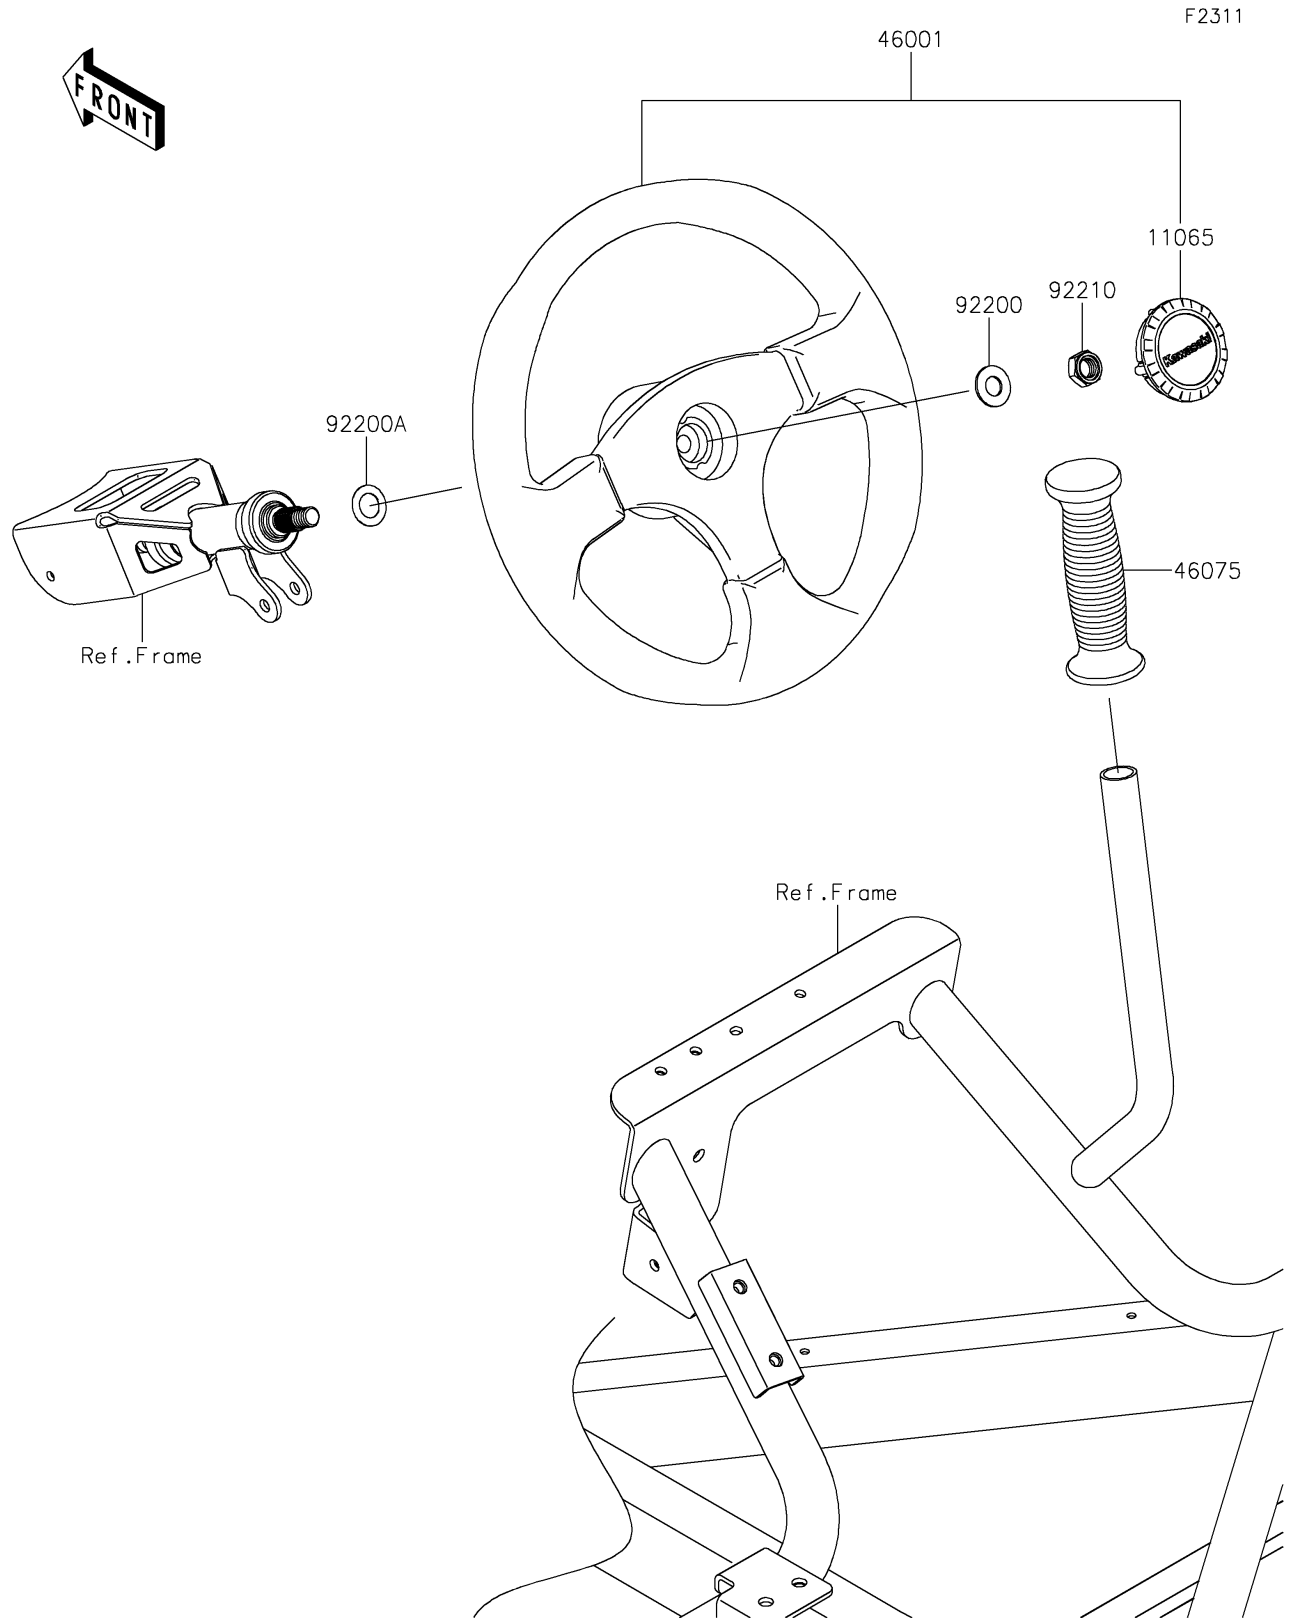

# 2021 TERYX® PARTS DIAGRAM

## Steering Wheel

## 2021 TERYX® PARTS LIST

### Steering Wheel

ITEM NAME	PART NUMBER	QUANTITY
CAP,HANDLE (Ref # 11065)	11065-0171	1
HANDLE-ASSY (Ref # 46001)	46001-0005	1
GRIP (Ref # 46075)	46075-0582	1
WASHER,12.1X25X1.6 (Ref # 92200)	92200-0455	1
WASHER,15X25X1.6 (Ref # 92200A)	92200-0460	1
NUT,LOCK,12MM (Ref # 92210)	92210-1249	1