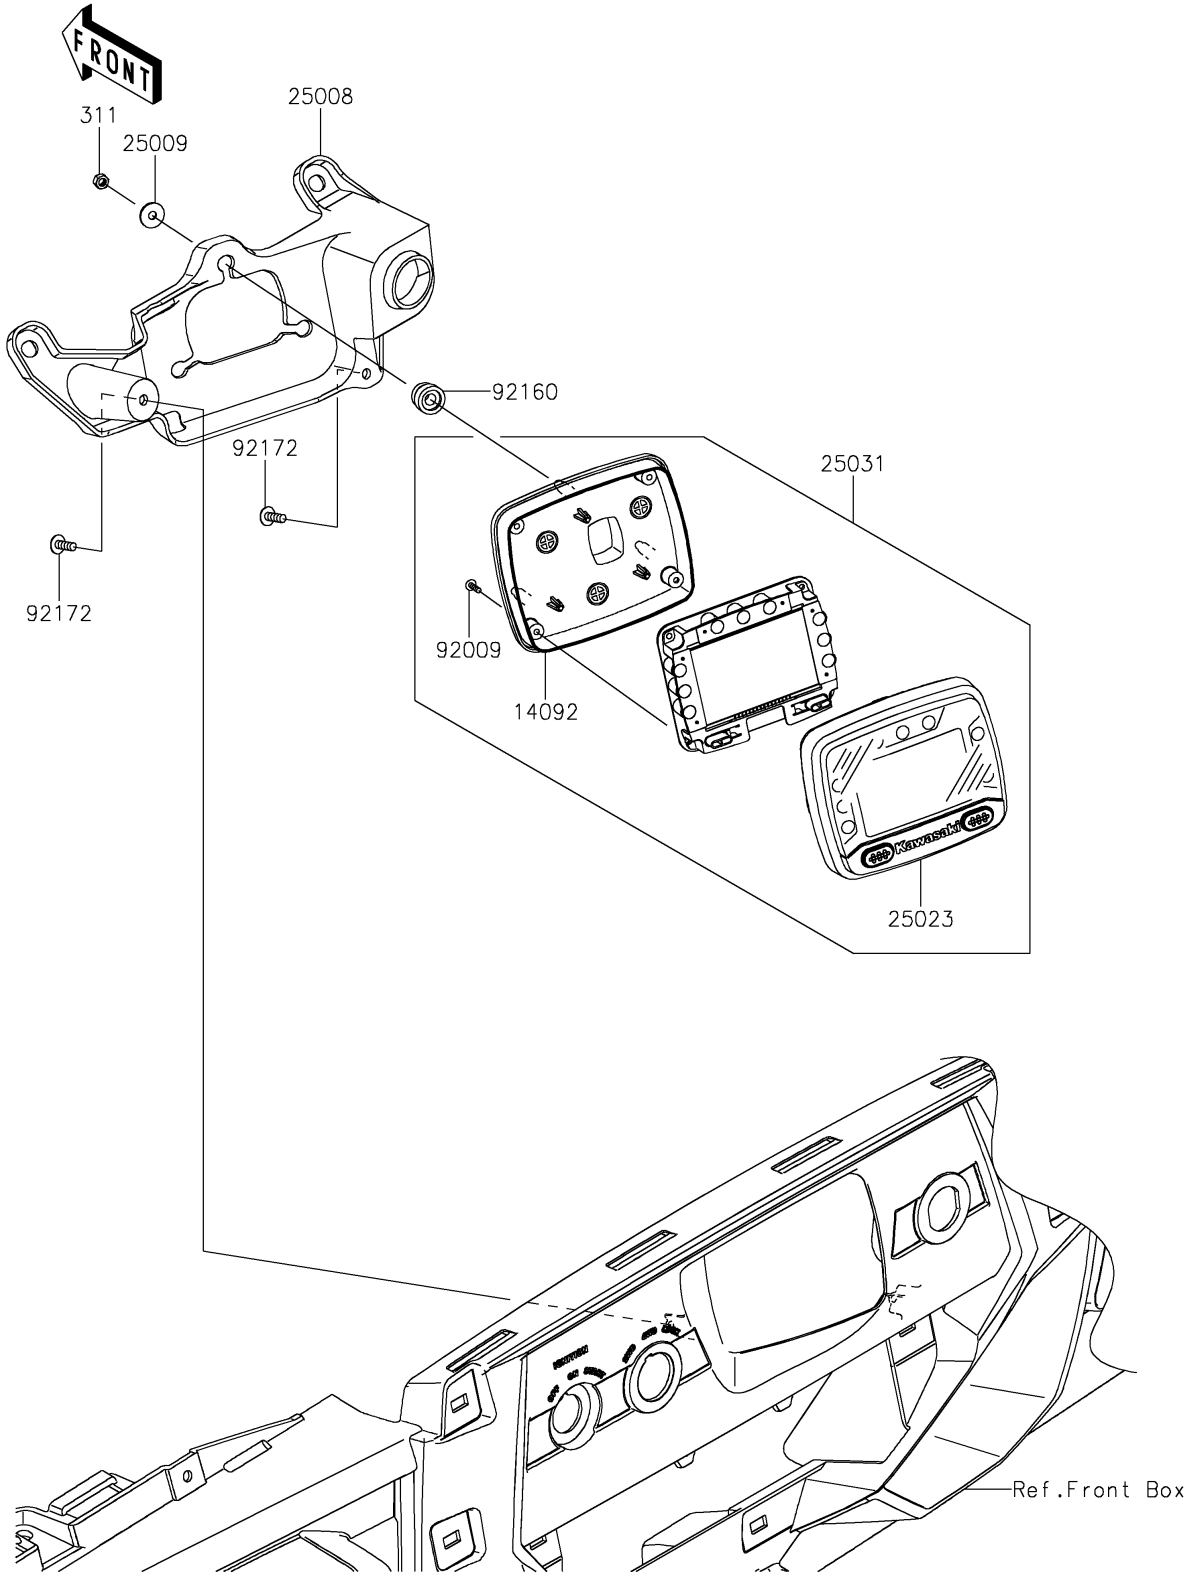

# 2021 TERYX® PARTS DIAGRAM

Meter(s)

F2530

## 2021 TERYX® PARTS LIST

Meter(s)

ITEM NAME	PART NUMBER	QUANTITY
COVER,METER,LWR (Ref # 14092)	14092-0834	1
BRACKET-METER (Ref # 25008)	25008-0043	1
WASHER,5.2X16X1.2 (Ref # 25009)	25009-004	3
COVER-METER CASE,UPP (Ref # 25023)	25023-0075	1
METER-ASSY,LCD (Ref # 25031)	25031-0692	1
SCREW,TAPPING,3X12 (Ref # 92009)	92009-1255	4
DAMPER (Ref # 92160)	92160-1460	3
SCREW,TAPPING,5X14 (Ref # 92172)	92172-0265	2
NUT-HEX,5MM (Ref # 311)	311AB0500	3