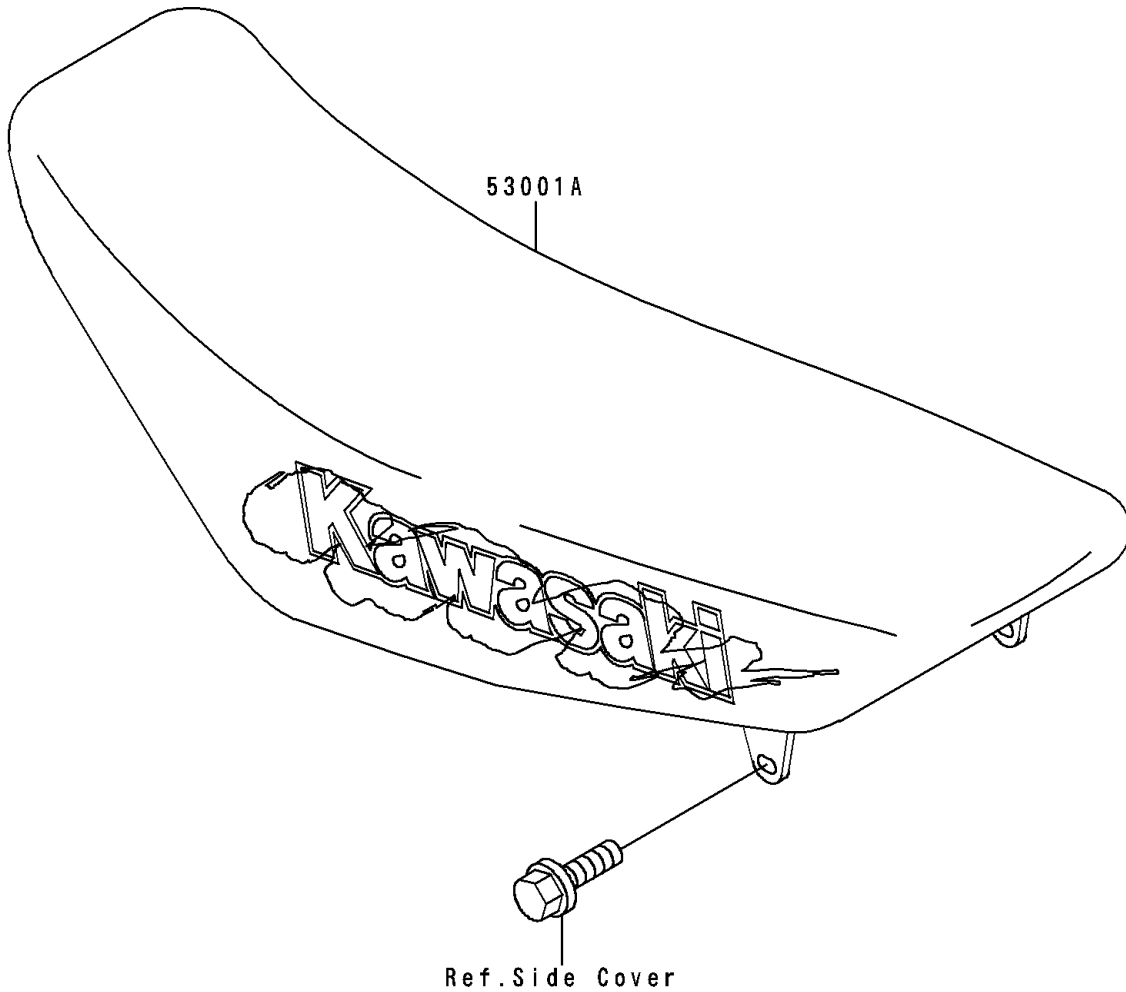

1992 Big Wheel PARTS DIAGRAM

Seat

F2510

1992 Big Wheel PARTS LIST

Seat

ITEM NAME	PART NUMBER	QUANTITY
SEAT-ASSY,BLUE (Ref # 53001)	53001-1668-MY	1