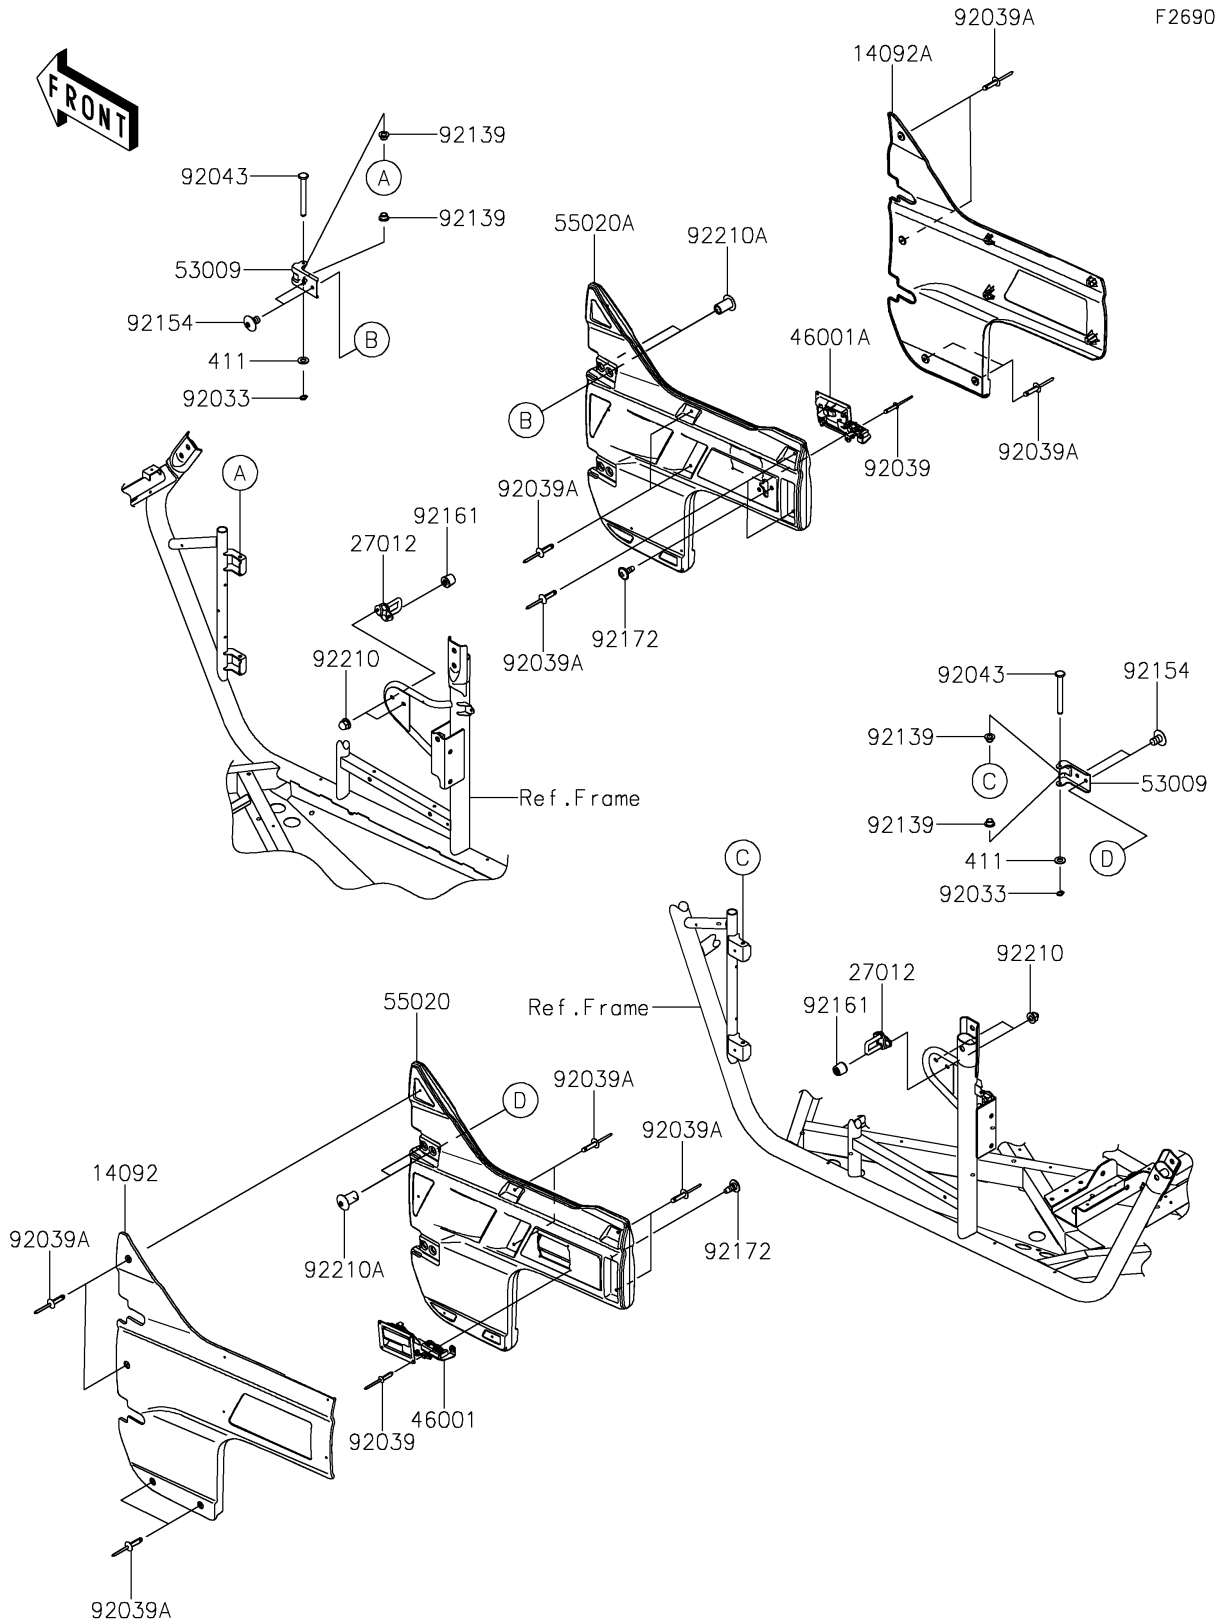

# 2021 TERYX® PARTS DIAGRAM

Door

## 2021 TERYX® PARTS LIST

### Door

ITEM NAME	PART NUMBER	QUANTITY
COVER,SIDE GUARD,FR,LH,S.BLACK (Ref # 14092)	14092-0748-839	1
COVER,SIDE GUARD,FR,RH,S.BLACK (Ref # 14092A)	14092-0749-839	1
HOOK (Ref # 27012)	27012-0705	2
HANDLE-ASSY,SIDE GUARD,LH (Ref # 46001)	46001-0556	1
HANDLE-ASSY,SIDE GUARD,RH (Ref # 46001A)	46001-0557	1
HINGE (Ref # 53009)	53009-0303	4
GUARD,SIDE,FR,LH (Ref # 55020)	55020-0737	1
GUARD,SIDE,FR,RH (Ref # 55020A)	55020-0738	1
RING-SNAP (Ref # 92033)	92033-0719	4
RIVET,4.0X17.5 (Ref # 92039)	92039-0703	8
RIVET,5X23.3 (Ref # 92039A)	92039-0769	16
PIN,6X56 (Ref # 92043)	92043-0743	4
BUSHING,6X8X6 (Ref # 92139)	92139-0709	8
BOLT,TORX,8X13 (Ref # 92154)	92154-1911	8
DAMPER,9X28X24.3 (Ref # 92161)	92161-1456	2
SCREW,6X16 (Ref # 92172)	92172-0711	4
NUT,CAP,6MM (Ref # 92210)	92210-0003	4
NUT,TORX,8MM (Ref # 92210A)	92210-1442	8
WASHER-PLAIN,6MM (Ref # 411)	411AB0600	4